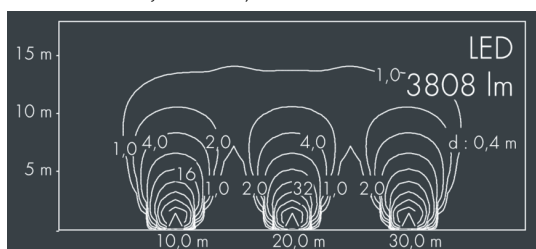

Uplight 260

8 665 116 159

40 W, 3808 lm, 3000 K warm white, DALI, wide beam, adjustable 49°

Customized solutions and modifications are possible: Special RAL, DB or NCS colours as polyester powder coat, luminaires in 2700 K and other colour temperatures and versions for high ambient temperature.

Specification text

housing of corrosion-resistant die-cast aluminum AlSi12, double polyester powder coated by high-quality and UV-stabilized coating process, Colour: black RAL 7021, all exterior parts are stainless steel, tempered safety glass flush with frame, anti-reflective coating from 1 side, with slip resistant glass, surface with square pattern print, for loads up to max. 4500 kg (according to IEC / EN 60598-2-13), silicon gasket, cover frame and closure with 6 stainless steel screws, cable gland: M20, connecting terminal: 5 pole, highly efficient anodized rotationally symmetrical reflector, lockable, tilt range: 0-20°, lockable, with Heatslide mechanism for optimal heat dissipation, 0,8 m cable Ho7RN-F5G1, integral driver (DALI), CRI > 80, 2 DCDM, service life L90/B10 > 50.000 h, Beam angle (FWHM): 49°, luminous flux: 3808 lm, wattage: 40 W, delivered lumens 95 lm/W, protection type IP68 (1,5 m), protection class I, impact resistance IK10, dimensions: Ø 260 mm, width 152 mm, weight 5,6 kg

Specification

Wattage	40 W	Beam angle (FWHM)	49°
Delivered lumens	95 lm/W	Housing colour	black RAL 7021
Light source	LED 3000 K	Protection type	IP68 (1,5 m)
Color Rendering Index	CRI > 80	Protection class	I
Colour tolerance	2 DCDM	Impact resistance	IK10
Lifetime ta 25° C	L90/B10 > 50.000 h	Dimensions	Ø 260 mm, width 152 mm
Control gear	DALI	Weight	5,60 kg
Input voltage AC	110 – 240 V		
Input voltage DC	195 – 240 V		
Voltage protection	3 kV L/N 4 kV L/PE		
Luminaires per B16A / C16A	30 / 51		