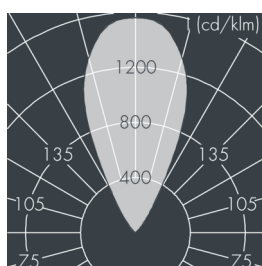

Uplight 260

8 665 116 159

40 W, 3808 lm, 3000 K warm white, DALI, wide beam, adjustable 49°

Customized solutions and modifications are possible: Special RAL, DB or NCS colours as polyester powder coat, luminaires in 2700 K and other colour temperatures and versions for high ambient temperature.

Specification text

housing of corrosion-resistant die-cast aluminum AlSi12, double polyester powder coated by high-quality and UV-stabilized coating process, Colour: black RAL 7021, all exterior parts are stainless steel, tempered safety glass flush with frame, anti-reflective coating from 1 side, with slip resistant glass, surface with square pattern print, for loads up to max. 4500 kg (according to IEC / EN 60598-2-13), silicon gasket, cover frame and closure with 6 stainless steel screws, cable gland: M20, connecting terminal: 5 pole, highly efficient anodized rotationally symmetrical reflector, lockable, tilt range: 0-20°, lockable, with Heatslide mechanism for optimal heat dissipation, 0,8 m cable Ho7RN-F5G1, integral driver (DALI), CRI > 80, 2 DCDM, service life L90/B10 > 50.000 h, Beam angle (FWHM): 49°, luminous flux: 3808 lm, wattage: 40 W, delivered lumens 95 lm/W, protection type IP68 (1,5 m), protection class I, impact resistance IK10, dimensions: Ø 260 mm, width 152 mm, weight 5,6 kg

Specification

Wattage	40 W	Beam angle (FWHM)	49°
Delivered lumens	95 lm/W	Housing colour	black RAL 7021
Light source	LED 3000 K	Protection type	IP68 (1,5 m)
Color Rendering Index	CRI > 80	Protection class	I
Colour tolerance	2 DCDM	Impact resistance	IK10
Lifetime ta 25° C	L90/B10 > 50.000 h	Dimensions	Ø 260 mm, width 152 mm
Control gear	DALI	Weight	5,60 kg
Input voltage AC	110 – 240 V		
Input voltage DC	195 – 240 V		
Voltage protection	3 kV L/N 4 kV L/PE		
Luminaires per B16A / C16A	30 / 51		