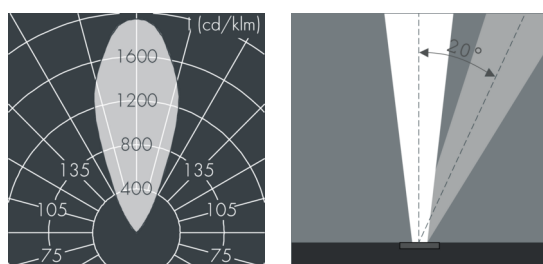

## Uplight 220

8 664 115 259

19 W, 1629 lm, 4000 K neutral white, 1-10V, wide beam, adjustable 42°

Customized solutions and modifications are possible: Special RAL, DB or NCS colours as polyester powder coat, luminaires in 2700 K and other colour temperatures and versions for high ambient temperature.

## Specification text

housing of corrosion-resistant die-cast aluminum AlSi12, double polyester powder coated by high-quality and UV-stabilized coating process, Colour: black RAL 7021, all exterior parts are stainless steel, tempered safety glass flush with frame, anti-reflective coating from 1 side, with slip resistant glass, surface with square pattern print, for loads up to max. 5000 kg (according to IEC / EN 60598-2-13), silicon gasket, cover frame and closure with 6 stainless steel screws, cable gland: M20, connecting terminal: 5 pole, highly efficient anodized rotationally symmetrical reflector, lockable, tilt range: 0-20°, lockable, with Heatslide mechanism for optimal heat dissipation, 0,8 m cable Ho7RN-F5G1, integral driver (1-10V), CRI > 80, 3 SCDM, service life L80/B20 > 50.000 h, Beam angle (FWHM): 42°, luminous flux: 1629 lm, wattage: 19 W, delivered lumens 86 lm/W, protection type IP68, protection class I, impact resistance IK10, dimensions: Ø 220 mm, width 152 mm, weight 3.9 kg

## Specification

Wattage	19 W	Beam angle (FWHM)	42°
Delivered lumens	86 lm/W	Housing colour	black RAL 7021
Light source	LED 4000 K	Protection type	IP68
Color Rendering Index	CRI > 80	Protection class	I
Colour tolerance	3 SCDM	Impact resistance	IK10
Lifetime ta 25° C	L80/B20 > 50.000 h	Dimensions	Ø 220 mm, width 152 mm
Control gear	1-10V	Weight	3,90 kg
Input voltage AC	100 – 280 V	Max. ambient temperature ta	45°
Voltage protection	2 kV L/N   4 kV L/PE		
Luminaires per B16A / C16A	63 / 105		