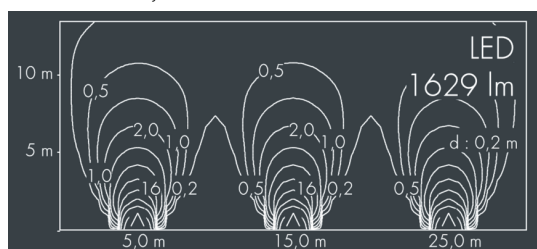

## Uplight 220

8 664 115 259

19 W, 1629 lm, 4000 K neutral white, 1-10V, wide beam, adjustable 42°

Customized solutions and modifications are possible: Special RAL, DB or NCS colours as polyester powder coat, luminaires in 2700 K and other colour temperatures and versions for high ambient temperature.

## Specification text

housing of corrosion-resistant die-cast aluminum AlSi12, double polyester powder coated by high-quality and UV-stabilized coating process, Colour: black RAL 7021, all exterior parts are stainless steel, tempered safety glass flush with frame, anti-reflective coating from 1 side, with slip resistant glass, surface with square pattern print, for loads up to max. 5000 kg (according to IEC / EN 60598-2-13), silicon gasket, cover frame and closure with 6 stainless steel screws, cable gland: M20, connecting terminal: 5 pole, highly efficient anodized rotationally symmetrical reflector, lockable, tilt range: 0-20°, lockable, with Heatslide mechanism for optimal heat dissipation, 0,8 m cable Ho7RN-F5G1, integral driver (1-10V), CRI > 80, 3 SCDM, service life L80/B20 > 50.000 h, Beam angle (FWHM): 42°, luminous flux: 1629 lm, wattage: 19 W, delivered lumens 86 lm/W, protection type IP68, protection class I, impact resistance IK10, dimensions: Ø 220 mm, width 152 mm, weight 3.9 kg

## Specification

Wattage	19 W	Beam angle (FWHM)	42°
Delivered lumens	86 lm/W	Housing colour	black RAL 7021
Light source	LED 4000 K	Protection type	IP68
Color Rendering Index	CRI > 80	Protection class	I
Colour tolerance	3 SCDM	Impact resistance	IK10
Lifetime ta 25° C	L80/B20 > 50.000 h	Dimensions	Ø 220 mm, width 152 mm
Control gear	1-10V	Weight	3,90 kg
Input voltage AC	100 – 280 V	Max. ambient temperature ta	45°
Voltage protection	2 kV L/N   4 kV L/PE		
Luminaires per B16A / C16A	63 / 105		