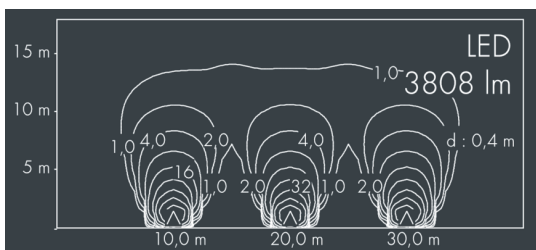

Uplight 260

8 666 116 159

40 W, 3808 lm, 3000 K warm white, DALI, wide beam, adjustable 49°

Customized solutions and modifications are possible: Special RAL, DB or NCS colours as polyester powder coat, luminaires in 2700 K and other colour temperatures and versions for high ambient temperature.

Specification text

housing of corrosion-resistant die-cast aluminum AlSi12, double polyester powder coated by high-quality and UV-stabilized coating process, Colour: black RAL 7021, all exterior parts are stainless steel, tempered safety glass flush with frame, anti-reflective coating from 1 side, with slip resistant glass, surface with square pattern print, for loads up to max. 4500 kg (according to IEC / EN 60598-2-13), silicon gasket, cover frame and closure with 6 stainless steel screws, cable gland: M20, connecting terminal: 5 pole, highly efficient anodized rotationally symmetrical reflector, lockable, tilt range: 0-20°, lockable, with Heatslide mechanism for optimal heat dissipation, 0,8 m cable Ho7RN-F5G1, integral driver (DALI), CRI > 80, 2 DCDM, service life L90/B10 > 50.000 h, Beam angle (FWHM): 49°, luminous flux: 3808 lm, wattage: 40 W, delivered lumens 95 lm/W, protection type IP68 (1,5 m), protection class I, impact resistance IK10, dimensions: Ø 260 mm, width 152 mm, weight 5,6 kg

Specification

Wattage	40 W	Beam angle (FWHM)	49°
Delivered lumens	95 lm/W	Housing colour	black RAL 7021
Light source	LED 3000 K	Protection type	IP68 (1,5 m)
Color Rendering Index	CRI > 80	Protection class	I
Colour tolerance	2 DCDM	Impact resistance	IK10
Lifetime ta 25° C	L90/B10 > 50.000 h	Dimensions	Ø 260 mm, width 152 mm
Control gear	DALI	Weight	5,60 kg
Input voltage AC	110 – 240 V		
Input voltage DC	195 – 240 V		
Voltage protection	3 kV L/N 4 kV L/PE		
Luminaires per B16A / C16A	30 / 51		