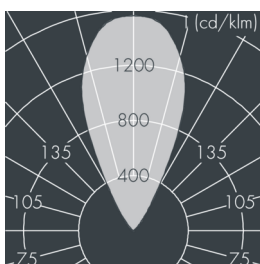

Uplight 260

8 666 116 159

40 W, 3808 lm, 3000 K warm white, DALI, wide beam, adjustable 49°

Customized solutions and modifications are possible: Special RAL, DB or NCS colours as polyester powder coat, luminaires in 2700 K and other colour temperatures and versions for high ambient temperature.

Specification text

housing of corrosion-resistant die-cast aluminum AlSi12, double polyester powder coated by high-quality and UV-stabilized coating process, Colour: black RAL 7021, all exterior parts are stainless steel, tempered safety glass flush with frame, anti-reflective coating from 1 side, with slip resistant glass, surface with square pattern print, for loads up to max. 4500 kg (according to IEC / EN 60598-2-13), silicon gasket, cover frame and closure with 6 stainless steel screws, cable gland: M20, connecting terminal: 5 pole, highly efficient anodized rotationally symmetrical reflector, lockable, tilt range: 0-20°, lockable, with Heatslide mechanism for optimal heat dissipation, 0,8 m cable Ho7RN-F5G1, integral driver (DALI), CRI > 80, 2 DCDM, service life L90/B10 > 50.000 h, Beam angle (FWHM): 49°, luminous flux: 3808 lm, wattage: 40 W, delivered lumens 95 lm/W, protection type IP68 (1,5 m), protection class I, impact resistance IK10, dimensions: Ø 260 mm, width 152 mm, weight 5,6 kg

Specification

Wattage	40 W	Beam angle (FWHM)	49°
Delivered lumens	95 lm/W	Housing colour	black RAL 7021
Light source	LED 3000 K	Protection type	IP68 (1,5 m)
Color Rendering Index	CRI > 80	Protection class	I
Colour tolerance	2 DCDM	Impact resistance	IK10
Lifetime ta 25° C	L90/B10 > 50.000 h	Dimensions	Ø 260 mm, width 152 mm
Control gear	DALI	Weight	5,60 kg
Input voltage AC	110 – 240 V		
Input voltage DC	195 – 240 V		
Voltage protection	3 kV L/N 4 kV L/PE		
Luminaires per B16A / C16A	30 / 51		