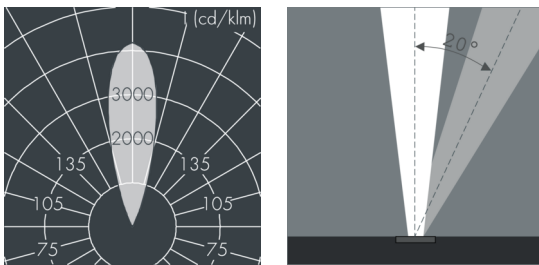

Uplight 250

8 668 016 049

18 W, 1790 lm, 3000 K warm white,
medium wide beam, adjustable 28°

Customized solutions and modifications are possible: Special RAL, DB or NCS colours as polyester powder coat, luminaires in 2700 K and other colour temperatures and versions for high ambient temperature.

Specification text

housing of corrosion-resistant die-cast aluminum AlSi12, double polyester powder coated by high-quality and UV-stabilized coating process, Colour: black RAL 7021, all exterior parts are stainless steel, tempered safety glass flush with frame, anti-reflective coating from 1 side, dark screenprint, for loads up to max. 4500 kg (according to IEC / EN 60598-2-13), silicon gasket, cover frame and closure with 6 stainless steel screws, cable gland: M20, connecting terminal: 3 pole, highly efficient anodized rotationally symmetrical reflector, lockable, tilt range: 0-20°, lockable, with tight lock mechanism for pivoting on the container of the light housing, with heatslide mechanism for optimal heat dissipation, 0,8 m cable Ho7RN-F3G1, integral driver (AC), CRI > 80, max 3 SDCM, service life L80/B20 > 50.000 h, Beam angle (FWHM): 28°, luminous flux: 1790 lm, wattage: 18 W, delivered lumens 99 lm/W, protection type IP67, protection class I, impact resistance IK10, dimensions: Ø 250 mm, width 216 mm, weight 5.7 kg

Specification

Wattage	18 W	Beam angle (FWHM)	28°
Delivered lumens	99 lm/W	Housing colour	black RAL 7021
Light source	LED 3000 K	Protection type	IP67
Color Rendering Index	CRI > 80	Protection class	I
Colour tolerance	max 3 SDCM	Impact resistance	IK10
Lifetime ta 25° C	L80/B20 > 50.000 h	Dimensions	Ø 250 mm, width 216 mm
Control gear	on / off	Weight	5,70 kg
Input voltage AC	220 – 250 V	Max. ambient temperature ta	40°
Voltage protection	2 kV L/N 4 kV L/PE		
Luminaires per B16A / C16A	69 / 81		