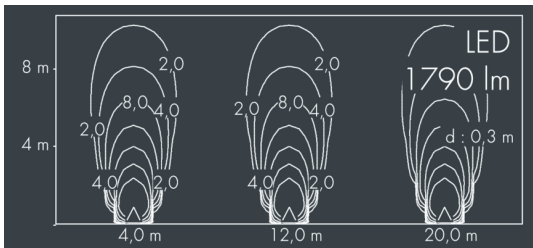

Uplight 250

8 668 016 049

18 W, 1790 lm, 3000 K warm white,
medium wide beam, adjustable 28°

Customized solutions and modifications are possible: Special RAL, DB or NCS colours as polyester powder coat, luminaires in 2700 K and other colour temperatures and versions for high ambient temperature.

Specification text

housing of corrosion-resistant die-cast aluminum AlSi12, double polyester powder coated by high-quality and UV-stabilized coating process, Colour: black RAL 7021, all exterior parts are stainless steel, tempered safety glass flush with frame, anti-reflective coating from 1 side, dark screenprint, for loads up to max. 4500 kg (according to IEC / EN 60598-2-13), silicon gasket, cover frame and closure with 6 stainless steel screws, cable gland: M20, connecting terminal: 3 pole, highly efficient anodized rotationally symmetrical reflector, lockable, tilt range: 0-20°, lockable, with tight lock mechanism for pivoting on the container of the light housing, with heatslide mechanism for optimal heat dissipation, 0,8 m cable Ho7RN-F3G1, integral driver (AC), CRI > 80, max 3 SDCM, service life L80/B20 > 50.000 h, Beam angle (FWHM): 28°, luminous flux: 1790 lm, wattage: 18 W, delivered lumens 99 lm/W, protection type IP67, protection class I, impact resistance IK10, dimensions: Ø 250 mm, width 216 mm, weight 5.7 kg

Specification

Wattage	18 W	Beam angle (FWHM)	28°
Delivered lumens	99 lm/W	Housing colour	black RAL 7021
Light source	LED 3000 K	Protection type	IP67
Color Rendering Index	CRI > 80	Protection class	I
Colour tolerance	max 3 SDCM	Impact resistance	IK10
Lifetime ta 25° C	L80/B20 > 50.000 h	Dimensions	Ø 250 mm, width 216 mm
Control gear	on / off	Weight	5,70 kg
Input voltage AC	220 – 250 V	Max. ambient temperature ta	40°
Voltage protection	2 kV L/N 4 kV L/PE		
Luminaires per B16A / C16A	69 / 81		