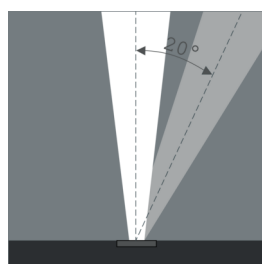

Uplight 220

8 663 116 059

19 W, 1551 lm, 3000 K warm white,
wide beam, adjustable 42°

Customized solutions and modifications are possible: Special RAL, DB or NCS colours as polyester powder coat, luminaires in 2700 K and other colour temperatures and versions for high ambient temperature.

Specification text

housing of corrosion-resistant die-cast aluminum AlSi12, double polyester powder coated by high-quality and UV-stabilized coating process, Colour: black RAL 7021, all exterior parts are stainless steel, tempered safety glass flush with frame, anti-reflective coating from 1 side, with slip resistant glass, surface with square pattern print, for loads up to max. 5000 kg (according to IEC / EN 60598-2-13), silicon gasket, cover frame and closure with 6 stainless steel screws, cable gland: M20, connecting terminal: 3 pole, highly efficient anodized rotationally symmetrical reflector, lockable, tilt range: 0-20°, lockable, with Heatslide mechanism for optimal heat dissipation, 0,8 m cable Ho7RN-F3G1, integral driver (AC), CRI > 80, 3 SCDM, service life L80/B20 > 50.000 h, Beam angle (FWHM): 42°, luminous flux: 1551 lm, wattage: 19 W, delivered lumens 82 lm/W, protection type IP68, protection class I, impact resistance IK10, dimensions: Ø 220 mm, width 152 mm, weight 3.9 kg

Specification

Wattage	19 W	Beam angle (FWHM)	42°
Delivered lumens	82 lm/W	Housing colour	black RAL 7021
Light source	LED 3000 K	Protection type	IP68
Color Rendering Index	CRI > 80	Protection class	I
Colour tolerance	3 SCDM	Impact resistance	IK10
Lifetime to 25° C	L80/B20 > 50.000 h	Dimensions	Ø 220 mm, width 152 mm
Control gear	on / off	Weight	3,90 kg
Input voltage AC	100 – 277 V	Max. ambient temperature to	45°
Input voltage DC	105 – 277 V		
Voltage protection	2 kV L/N 4 kV L/PE		
Luminaires per B16A / C16A	69 / 81		