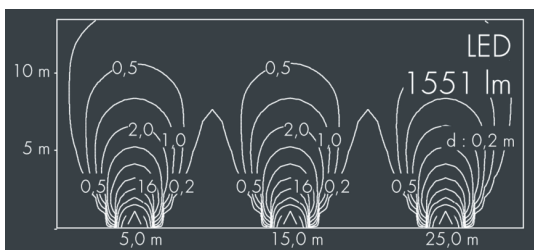

Uplight 220

8 663 116 059

19 W, 1551 lm, 3000 K warm white,
wide beam, adjustable 42°

Customized solutions and modifications are possible: Special RAL, DB or NCS colours as polyester powder coat, luminaires in 2700 K and other colour temperatures and versions for high ambient temperature.

Specification text

housing of corrosion-resistant die-cast aluminum AlSi12, double polyester powder coated by high-quality and UV-stabilized coating process, Colour: black RAL 7021, all exterior parts are stainless steel, tempered safety glass flush with frame, anti-reflective coating from 1 side, with slip resistant glass, surface with square pattern print, for loads up to max. 5000 kg (according to IEC / EN 60598-2-13), silicon gasket, cover frame and closure with 6 stainless steel screws, cable gland: M20, connecting terminal: 3 pole, highly efficient anodized rotationally symmetrical reflector, lockable, tilt range: 0-20°, lockable, with Heatslide mechanism for optimal heat dissipation, 0,8 m cable Ho7RN-F3G1, integral driver (AC), CRI > 80, 3 SCDM, service life L80/B20 > 50.000 h, Beam angle (FWHM): 42°, luminous flux: 1551 lm, wattage: 19 W, delivered lumens 82 lm/W, protection type IP68, protection class I, impact resistance IK10, dimensions: Ø 220 mm, width 152 mm, weight 3.9 kg

Specification

Wattage	19 W	Beam angle (FWHM)	42°
Delivered lumens	82 lm/W	Housing colour	black RAL 7021
Light source	LED 3000 K	Protection type	IP68
Color Rendering Index	CRI > 80	Protection class	I
Colour tolerance	3 SCDM	Impact resistance	IK10
Lifetime to 25° C	L80/B20 > 50.000 h	Dimensions	Ø 220 mm, width 152 mm
Control gear	on / off	Weight	3,90 kg
Input voltage AC	100 – 277 V	Max. ambient temperature to	45°
Input voltage DC	105 – 277 V		
Voltage protection	2 kV L/N 4 kV L/PE		
Luminaires per B16A / C16A	69 / 81		