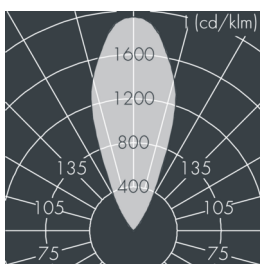

Uplight 220

8 663 116 059

19 W, 1551 lm, 3000 K warm white,
wide beam, adjustable 42°

Customized solutions and modifications are possible: Special RAL, DB or NCS colours as polyester powder coat, luminaires in 2700 K and other colour temperatures and versions for high ambient temperature.

Specification text

housing of corrosion-resistant die-cast aluminum AlSi12, double polyester powder coated by high-quality and UV-stabilized coating process, Colour: black RAL 7021, all exterior parts are stainless steel, tempered safety glass flush with frame, anti-reflective coating from 1 side, with slip resistant glass, surface with square pattern print, for loads up to max. 5000 kg (according to IEC / EN 60598-2-13), silicon gasket, cover frame and closure with 6 stainless steel screws, cable gland: M20, connecting terminal: 3 pole, highly efficient anodized rotationally symmetrical reflector, lockable, tilt range: 0-20°, lockable, with Heatslide mechanism for optimal heat dissipation, 0,8 m cable Ho7RN-F3G1, integral driver (AC), CRI > 80, 3 SCDM, service life L80/B20 > 50.000 h, Beam angle (FWHM): 42°, luminous flux: 1551 lm, wattage: 19 W, delivered lumens 82 lm/W, protection type IP68, protection class I, impact resistance IK10, dimensions: Ø 220 mm, width 152 mm, weight 3.9 kg

Specification

Wattage	19 W	Beam angle (FWHM)	42°
Delivered lumens	82 lm/W	Housing colour	black RAL 7021
Light source	LED 3000 K	Protection type	IP68
Color Rendering Index	CRI > 80	Protection class	I
Colour tolerance	3 SCDM	Impact resistance	IK10
Lifetime to 25° C	L80/B20 > 50.000 h	Dimensions	Ø 220 mm, width 152 mm
Control gear	on / off	Weight	3,90 kg
Input voltage AC	100 – 277 V	Max. ambient temperature to	45°
Input voltage DC	105 – 277 V		
Voltage protection	2 kV L/N 4 kV L/PE		
Luminaires per B16A / C16A	69 / 81		