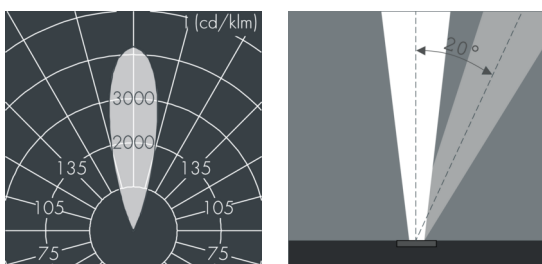

Uplight 250

8 668 015 049

18 W, 1808 lm, 4000 K neutral white, medium wide beam, adjustable 28°

Customized solutions and modifications are possible: Special RAL, DB or NCS colours as polyester powder coat, luminaires in 2700 K and other colour temperatures and versions for high ambient temperature.

Specification text

housing of corrosion-resistant die-cast aluminum AlSi12, double polyester powder coated by high-quality and UV-stabilized coating process, Colour: black RAL 7021, all exterior parts are stainless steel, tempered safety glass flush with frame, anti-reflective coating from 1 side, dark screenprint, for loads up to max. 4500 kg (according to IEC / EN 60598-2-13), silicon gasket, cover frame and closure with 6 stainless steel screws, cable gland: M20, connecting terminal: 3 pole, highly efficient anodized rotationally symmetrical reflector, lockable, tilt range: 0-20°, lockable, with tight lock mechanism for pivoting on the container of the light housing, with heatslide mechanism for optimal heat dissipation, 0,8 m cable Ho7RN-F3G1, integral driver (AC), CRI > 80, max 3 SDCM, service life L80/B20 > 50.000 h, Beam angle (FWHM): 28°, luminous flux: 1808 lm, wattage: 18 W, delivered lumens 100 lm/W, protection type IP67, protection class I, impact resistance IK10, dimensions: Ø 250 mm, width 216 mm, weight 5.7 kg

Specification

Wattage	18 W	Beam angle (FWHM)	28°
Delivered lumens	100 lm/W	Housing colour	black RAL 7021
Light source	LED 4000 K	Protection type	IP67
Color Rendering Index	CRI > 80	Protection class	I
Colour tolerance	max 3 SDCM	Impact resistance	IK10
Lifetime ta 25° C	L80/B20 > 50.000 h	Dimensions	Ø 250 mm, width 216 mm
Control gear	on / off	Weight	5,70 kg
Input voltage AC	220 – 250 V	Max. ambient temperature ta	40°
Voltage protection	2 kV L/N 4 kV L/PE		
Luminaires per B16A / C16A	69 / 81		