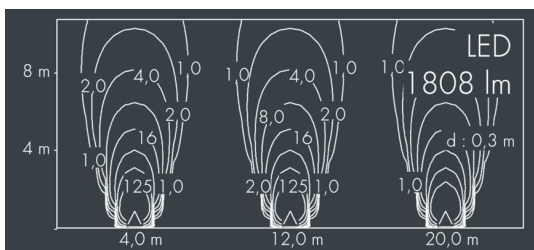

Uplight 250

8 668 015 049

18 W, 1808 lm, 4000 K neutral white, medium wide beam, adjustable 28°

Customized solutions and modifications are possible: Special RAL, DB or NCS colours as polyester powder coat, luminaires in 2700 K and other colour temperatures and versions for high ambient temperature.

Specification text

housing of corrosion-resistant die-cast aluminum AlSi12, double polyester powder coated by high-quality and UV-stabilized coating process, Colour: black RAL 7021, all exterior parts are stainless steel, tempered safety glass flush with frame, anti-reflective coating from 1 side, dark screenprint, for loads up to max. 4500 kg (according to IEC / EN 60598-2-13), silicon gasket, cover frame and closure with 6 stainless steel screws, cable gland: M20, connecting terminal: 3 pole, highly efficient anodized rotationally symmetrical reflector, lockable, tilt range: 0-20°, lockable, with tight lock mechanism for pivoting on the container of the light housing, with heatslide mechanism for optimal heat dissipation, 0,8 m cable Ho7RN-F3G1, integral driver (AC), CRI > 80, max 3 SDCM, service life L80/B20 > 50.000 h, Beam angle (FWHM): 28°, luminous flux: 1808 lm, wattage: 18 W, delivered lumens 100 lm/W, protection type IP67, protection class I, impact resistance IK10, dimensions: Ø 250 mm, width 216 mm, weight 5.7 kg

Specification

Wattage	18 W	Beam angle (FWHM)	28°
Delivered lumens	100 lm/W	Housing colour	black RAL 7021
Light source	LED 4000 K	Protection type	IP67
Color Rendering Index	CRI > 80	Protection class	I
Colour tolerance	max 3 SDCM	Impact resistance	IK10
Lifetime ta 25° C	L80/B20 > 50.000 h	Dimensions	Ø 250 mm, width 216 mm
Control gear	on / off	Weight	5,70 kg
Input voltage AC	220 – 250 V	Max. ambient temperature ta	40°
Voltage protection	2 kV L/N 4 kV L/PE		
Luminaires per B16A / C16A	69 / 81		