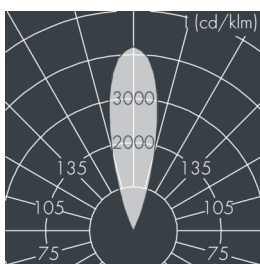

Uplight 250

8 667 016 049

18 W, 1790 lm, 3000 K warm white,
medium wide beam, adjustable 28°

Customized solutions and modifications are possible: Special RAL, DB or NCS colours as polyester powder coat, luminaires in 2700 K and other colour temperatures and versions for high ambient temperature.

Specification text

housing of corrosion-resistant die-cast aluminum AlSi12, double polyester powder coated by high-quality and UV-stabilized coating process, Colour: black RAL 7021, all exterior parts are stainless steel, tempered safety glass flush with frame, anti-reflective coating from 1 side, dark screenprint, for loads up to max. 4500 kg (according to IEC / EN 60598-2-13), silicon gasket, cover frame and closure with 6 stainless steel screws, cable gland: M20, connecting terminal: 3 pole, highly efficient anodized rotationally symmetrical reflector, lockable, tilt range: 0-20°, lockable, with tight lock mechanism for pivoting on the container of the light housing, with heatslide mechanism for optimal heat dissipation, 0,8 m cable Ho7RN-F3G1, integral driver (AC), CRI > 80, max 3 SDCM, service life L80/B20 > 50.000 h, Beam angle (FWHM): 28°, luminous flux: 1790 lm, wattage: 18 W, delivered lumens 99 lm/W, protection type IP67, protection class I, impact resistance IK10, dimensions: Ø 250 mm, width 216 mm, weight 5.4 kg

Specification

Wattage	18 W	Beam angle (FWHM)	28°
Delivered lumens	99 lm/W	Housing colour	black RAL 7021
Light source	LED 3000 K	Protection type	IP67
Color Rendering Index	CRI > 80	Protection class	I
Colour tolerance	max 3 SDCM	Impact resistance	IK10
Lifetime ta 25° C	L80/B20 > 50.000 h	Dimensions	Ø 250 mm, width 216 mm
Control gear	on / off	Weight	5,40 kg
Input voltage AC	220 – 250 V	Max. ambient temperature ta	40°
Voltage protection	2 kV L/N 4 kV L/PE		
Luminaires per B16A / C16A	69 / 81		