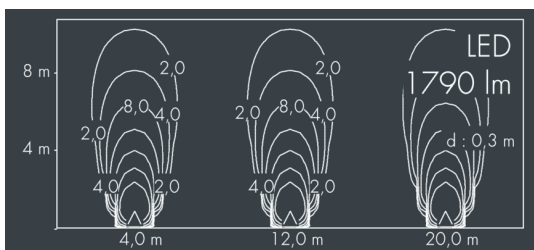

Uplight 250

8 667 016 049

18 W, 1790 lm, 3000 K warm white,
medium wide beam, adjustable 28°

Customized solutions and modifications are possible: Special RAL, DB or NCS colours as polyester powder coat, luminaires in 2700 K and other colour temperatures and versions for high ambient temperature.

Specification text

housing of corrosion-resistant die-cast aluminum AlSi12, double polyester powder coated by high-quality and UV-stabilized coating process, Colour: black RAL 7021, all exterior parts are stainless steel, tempered safety glass flush with frame, anti-reflective coating from 1 side, dark screenprint, for loads up to max. 4500 kg (according to IEC / EN 60598-2-13), silicon gasket, cover frame and closure with 6 stainless steel screws, cable gland: M20, connecting terminal: 3 pole, highly efficient anodized rotationally symmetrical reflector, lockable, tilt range: 0-20°, lockable, with tight lock mechanism for pivoting on the container of the light housing, with heatslide mechanism for optimal heat dissipation, 0,8 m cable Ho7RN-F3G1, integral driver (AC), CRI > 80, max 3 SDCM, service life L80/B20 > 50.000 h, Beam angle (FWHM): 28°, luminous flux: 1790 lm, wattage: 18 W, delivered lumens 99 lm/W, protection type IP67, protection class I, impact resistance IK10, dimensions: Ø 250 mm, width 216 mm, weight 5.4 kg

Specification

Wattage	18 W	Beam angle (FWHM)	28°
Delivered lumens	99 lm/W	Housing colour	black RAL 7021
Light source	LED 3000 K	Protection type	IP67
Color Rendering Index	CRI > 80	Protection class	I
Colour tolerance	max 3 SDCM	Impact resistance	IK10
Lifetime ta 25° C	L80/B20 > 50.000 h	Dimensions	Ø 250 mm, width 216 mm
Control gear	on / off	Weight	5,40 kg
Input voltage AC	220 – 250 V	Max. ambient temperature ta	40°
Voltage protection	2 kV L/N 4 kV L/PE		
Luminaires per B16A / C16A	69 / 81		