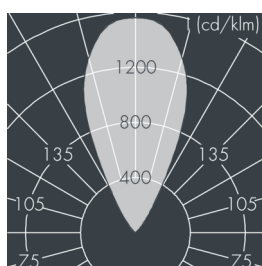

Uplight 260

8 666 116 159

40 W, 3808 lm, 3000 K warm white, DALI, wide beam, adjustable 49°

Customized solutions and modifications are possible: Special RAL, DB or NCS colours as polyester powder coat, luminaires in 2700 K and other colour temperatures and versions for high ambient temperature.

Specification text

housing of corrosion-resistant die-cast aluminum AlSi12, double polyester powder coated by high-quality and UV-stabilized coating process, Colour: black RAL 7021, all exterior parts are stainless steel, tempered safety glass flush with frame, anti-reflective coating from 1 side, with slip resistant glass, surface with square pattern print, for loads up to max. 4500 kg (according to IEC / EN 60598-2-13), silicon gasket, cover frame and closure with 6 stainless steel screws, cable gland: M20, connecting terminal: 5 pole, highly efficient anodized rotationally symmetrical reflector, lockable, tilt range: 0-20°, lockable, with Heatslide mechanism for optimal heat dissipation, 0,8 m cable Ho7RN-F5G1, integral driver (DALI), CRI > 80, 2 DCDM, service life L90/B10 > 50.000 h, Beam angle (FWHM): 49°, luminous flux: 3808 lm, wattage: 40 W, delivered lumens 95 lm/W, protection type IP68 (1,5 m), protection class I, impact resistance IK10, dimensions: Ø 260 mm, width 152 mm, weight 5,6 kg

Specification

Wattage	40 W	Beam angle (FWHM)	49°
Delivered lumens	95 lm/W	Housing colour	black RAL 7021
Light source	LED 3000 K	Protection type	IP68 (1,5 m)
Color Rendering Index	CRI > 80	Protection class	I
Colour tolerance	2 DCDM	Impact resistance	IK10
Lifetime ta 25° C	L90/B10 > 50.000 h	Dimensions	Ø 260 mm, width 152 mm
Control gear	DALI	Weight	5,60 kg
Input voltage AC	110 – 240 V		
Input voltage DC	195 – 240 V		
Voltage protection	3 kV L/N 4 kV L/PE		
Luminaires per B16A / C16A	30 / 51		