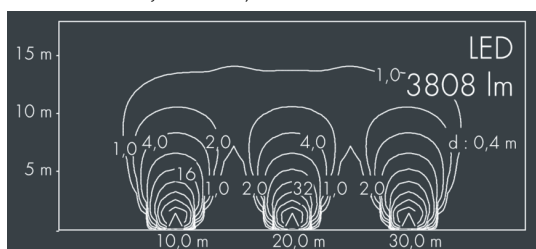

Uplight 260

8 666 116 159

40 W, 3808 lm, 3000 K warm white, DALI, wide beam, adjustable 49°

Customized solutions and modifications are possible: Special RAL, DB or NCS colours as polyester powder coat, luminaires in 2700 K and other colour temperatures and versions for high ambient temperature.

Specification text

housing of corrosion-resistant die-cast aluminum AlSi12, double polyester powder coated by high-quality and UV-stabilized coating process, Colour: black RAL 7021, all exterior parts are stainless steel, tempered safety glass flush with frame, anti-reflective coating from 1 side, with slip resistant glass, surface with square pattern print, for loads up to max. 4500 kg (according to IEC / EN 60598-2-13), silicon gasket, cover frame and closure with 6 stainless steel screws, cable gland: M20, connecting terminal: 5 pole, highly efficient anodized rotationally symmetrical reflector, lockable, tilt range: 0-20°, lockable, with Heatslide mechanism for optimal heat dissipation, 0,8 m cable Ho7RN-F5G1, integral driver (DALI), CRI > 80, 2 DCDM, service life L90/B10 > 50.000 h, Beam angle (FWHM): 49°, luminous flux: 3808 lm, wattage: 40 W, delivered lumens 95 lm/W, protection type IP68 (1,5 m), protection class I, impact resistance IK10, dimensions: Ø 260 mm, width 152 mm, weight 5,6 kg

Specification

Wattage	40 W	Beam angle (FWHM)	49°
Delivered lumens	95 lm/W	Housing colour	black RAL 7021
Light source	LED 3000 K	Protection type	IP68 (1,5 m)
Color Rendering Index	CRI > 80	Protection class	I
Colour tolerance	2 DCDM	Impact resistance	IK10
Lifetime ta 25° C	L90/B10 > 50.000 h	Dimensions	Ø 260 mm, width 152 mm
Control gear	DALI	Weight	5,60 kg
Input voltage AC	110 – 240 V		
Input voltage DC	195 – 240 V		
Voltage protection	3 kV L/N 4 kV L/PE		
Luminaires per B16A / C16A	30 / 51		