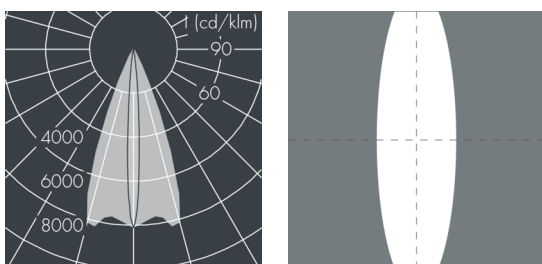

Superlight Nano 5

8 830 066 529

25 × 2,3 W, 3715 lm, 3000 K warm white, DALI,
linear vertical 42° / 7°

Customized solutions and modifications are possible: Special RAL, DB or NCS colours as polyester powder coat, luminaires in 2700 K and other colour temperatures and versions for high ambient temperature.

Specification text

housing made of corrosion-resistant die-cast aluminum AlSi12, polyester powder coated by high-quality and UV-stabilized coating process, Colour: white RAL 9002, all exterior parts are stainless steel, tempered safety glass, anti-reflective coating from 1 side, dark screenprint, silicon gasket, mounting bracket powder coated aluminum with tilt scale: 2 long holes Ø 8.5 mm, spacing 50 - 70 mm, 1 centre hole Ø 12.5 mm, tilt range: 120°, cable gland: 2 × M20, cable entry: 2, connecting terminal: 5 pole, highly efficient optics made of transparent thermoplastic for precise lighting tasks, integral driver (DALI), CRI > 80, max 2 SDCM, service life L90/B10 > 50.000 h, Beam angle (FWHM): 42° / 7°, luminous flux: 3715 lm, wattage: 57 W, delivered lumens 65 lm/W, protection type IP67, protection class I, impact resistance IK08, windage area 0,03 m², dimensions (L×H×W): 165 × 125 × 165 mm, weight 3,05 kg

Specification

Wattage	57 W	Beam angle (FWHM)	42° / 7°
Delivered lumens	65 lm/W	Housing colour	white RAL 9002
Light source	LED 3000 K	Power supply cable	Ø 6 – 13 mm
Color Rendering Index	CRI > 80	Protection type	IP67
Colour tolerance	max 2 SDCM	Protection class	I
Lifetime ta 25° C	L90/B10 > 50.000 h	Impact resistance	IK08
Control gear	DALI	Windage area	0,03m²
Input voltage AC	100 – 240 V	Dimensions	165 × 125 × 165 mm
Input voltage DC	190 – 250 V	Weight	3,05 kg
Voltage protection	4 kV L/N 5 kV L/PE	Max. ambient temperature ta	35°
Luminaires per B16A / C16A	30 / 51		