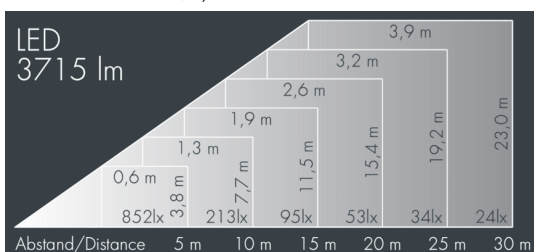

Superlight Nano 5

8 830 066 529

25 × 2,3 W, 3715 lm, 3000 K warm white, DALI,
linear vertical 42° / 7°

Customized solutions and modifications are possible: Special RAL, DB or NCS colours as polyester powder coat, luminaires in 2700 K and other colour temperatures and versions for high ambient temperature.

Specification text

housing made of corrosion-resistant die-cast aluminum AlSi12, polyester powder coated by high-quality and UV-stabilized coating process, Colour: white RAL 9002, all exterior parts are stainless steel, tempered safety glass, anti-reflective coating from 1 side, dark screenprint, silicon gasket, mounting bracket powder coated aluminum with tilt scale: 2 long holes Ø 8.5 mm, spacing 50 - 70 mm, 1 centre hole Ø 12.5 mm, tilt range: 120°, cable gland: 2 × M20, cable entry: 2, connecting terminal: 5 pole, highly efficient optics made of transparent thermoplastic for precise lighting tasks, integral driver (DALI), CRI > 80, max 2 SDCM, service life L90/B10 > 50.000 h, Beam angle (FWHM): 42° / 7°, luminous flux: 3715 lm, wattage: 57 W, delivered lumens 65 lm/W, protection type IP67, protection class I, impact resistance IK08, windage area 0,03 m², dimensions (L×H×W): 165 × 125 × 165 mm, weight 3,05 kg

Specification

Wattage	57 W	Beam angle (FWHM)	42° / 7°
Delivered lumens	65 lm/W	Housing colour	white RAL 9002
Light source	LED 3000 K	Power supply cable	Ø 6 – 13 mm
Color Rendering Index	CRI > 80	Protection type	IP67
Colour tolerance	max 2 SDCM	Protection class	I
Lifetime ta 25° C	L90/B10 > 50.000 h	Impact resistance	IK08
Control gear	DALI	Windage area	0,03m²
Input voltage AC	100 – 240 V	Dimensions	165 × 125 × 165 mm
Input voltage DC	190 – 250 V	Weight	3,05 kg
Voltage protection	4 kV L/N 5 kV L/PE	Max. ambient temperature ta	35°
Luminaires per B16A / C16A	30 / 51		