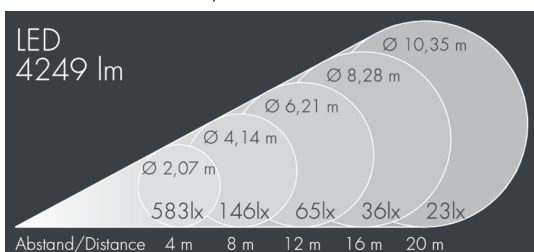

Superlight Nano 5

8 830 065 449

25 × 2,3 W, 4249 lm, 4000 K neutral white,
medium wide beam 29°

Customized solutions and modifications are possible: Special RAL, DB or NCS colours as polyester powder coat, luminaires in 2700 K and other colour temperatures and versions for high ambient temperature.

Specification text

housing made of corrosion-resistant die-cast aluminum AlSi12, polyester powder coated by high-quality and UV-stabilized coating process, Colour: white RAL 9002, all exterior parts are stainless steel, tempered safety glass, anti-reflective coating from 1 side, dark screenprint, silicon gasket, mounting bracket powder coated aluminum with tilt scale: 2 long holes \varnothing 8.5 mm, spacing 50 - 70 mm, 1 centre hole \varnothing 12.5 mm, tilt range: 120°, cable gland: 2 x M20, cable entry: 2, connecting terminal: 3 pole, highly efficient optics made of transparent thermoplastic for precise lighting tasks, integral driver (AC/DC), CRI > 80, max 2 SDCM, service life L90/B10 > 50.000 h, Beam angle (FWHM): 29°, luminous flux: 4249 lm, wattage: 57 W, delivered lumens 75 lm/W, protection type IP67, protection class I, impact resistance IK08, windage area 0,03 m², dimensions (L×H×W): 165 × 125 × 165 mm, weight 3,05 kg

Specification

Wattage	57 W	Beam angle (FWHM)	29°
Delivered lumens	75 lm/W	Housing colour	white RAL 9002
Light source	LED 4000 K	Power supply cable	\varnothing 6 - 13 mm
Color Rendering Index	CRI > 80	Protection type	IP67
Colour tolerance	max 2 SDCM	Protection class	I
Lifetime ta 25° C	L90/B10 > 50.000 h	Impact resistance	IK08
Control gear	on / off	Windage area	0,03m ²
Input voltage AC	220 - 240 V	Dimensions	165 × 125 × 165 mm
Input voltage DC	195 - 255 V	Weight	3,05 kg
Voltage protection	4 kV L/N 4 kV L/PE	Max. ambient temperature ta	35°
Luminaires per B16A / C16A	25 / 41		