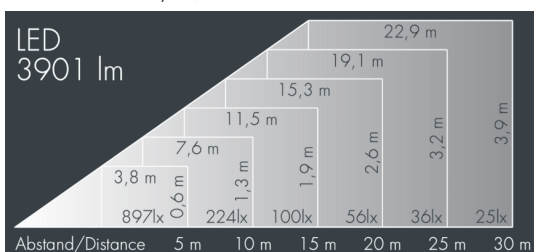

Superlight Nano 5

8 830 065 239

25 × 2,3 W, 3901 lm, 4000 K neutral white, 1-10V,
linear horizontal 7° / 42°

Customized solutions and modifications are possible: Special RAL, DB or NCS colours as polyester powder coat, luminaires in 2700 K and other colour temperatures and versions for high ambient temperature.

Specification text

housing made of corrosion-resistant die-cast aluminum AlSi12, polyester powder coated by high-quality and UV-stabilized coating process, Colour: white RAL 9002, all exterior parts are stainless steel, tempered safety glass, anti-reflective coating from 1 side, dark screenprint, silicon gasket, mounting bracket powder coated aluminum with tilt scale: 2 long holes \varnothing 8.5 mm, spacing 50 - 70 mm, 1 centre hole \varnothing 12.5 mm, tilt range: 120°, cable gland: M20, connecting terminal: 5 pole, highly efficient optics made of transparent thermoplastic for precise lighting tasks, integral 1-10 V driver, CRI > 80, max 2 SDCM, service life L90/B10 > 50.000 h, Beam angle (FWHM): 7° / 42°, luminous flux: 3901 lm, wattage: 57 W, delivered lumens 69 lm/W, protection type IP67, protection class I, impact resistance IK08, windage area 0,03 m², dimensions (L×H×W): 165 × 125 × 165 mm, weight 3,05 kg

Specification

Wattage	57 W	Beam angle (FWHM)	7° / 42°
Delivered lumens	69 lm/W	Housing colour	white RAL 9002
Light source	LED 4000 K	Power supply cable	\varnothing 6 - 13 mm
Color Rendering Index	CRI > 80	Protection type	IP67
Colour tolerance	max 2 SDCM	Protection class	I
Lifetime ta 25° C	L90/B10 > 50.000 h	Impact resistance	IK08
Control gear	1-10V	Windage area	0,03m ²
Input voltage AC	110 - 240 V	Dimensions	165 × 125 × 165 mm
Input voltage DC	190 - 250 V	Weight	3,05 kg
Voltage protection	4 kV L/N 5 kV L/PE	Max. ambient temperature ta	35°
Luminaires per B16A / C16A	30 / 51		