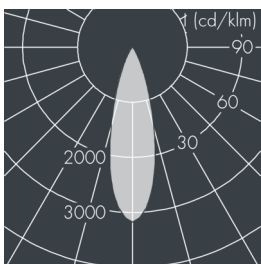

## Superlight Nano 5

8 830 055 049

25 × 2,3 W, 4249 lm, 4000 K neutral white, medium wide beam 29°

Customized solutions and modifications are possible: Special RAL, DB or NCS colours as polyester powder coat, luminaires in 2700 K and other colour temperatures and versions for high ambient temperature.

## Specification text

housing made of corrosion-resistant die-cast aluminum AlSi12, polyester powder coated by high-quality and UV-stabilized coating process, Colour: silver grey, all exterior parts are stainless steel, tempered safety glass, anti-reflective coating from 1 side, dark screenprint, silicon gasket, mounting bracket powder coated aluminum with tilt scale: 2 long holes Ø 8.5 mm, spacing 50 - 70 mm, 1 centre hole Ø 12.5 mm, tilt range: 120°, cable gland: M20, connecting terminal: 3 pole, highly efficient optics made of transparent thermoplastic for precise lighting tasks, integral driver (AC/DC), CRI > 80, max 2 SDCM, service life L90/B10 > 50.000 h, Beam angle (FWHM): 29°, luminous flux: 4249 lm, wattage: 57 W, delivered lumens 75 lm/W, protection type IP67, protection class I, impact resistance IK08, windage area 0,03 m², dimensions (L×H×W): 165 × 125 × 165 mm, weight 3.05 kg

## Specification

Wattage	57 W	Beam angle (FWHM)	29°
Delivered lumens	75 lm/W	Housing colour	silver grey
Light source	LED 4000 K	Power supply cable	Ø 6 – 13 mm
Color Rendering Index	CRI > 80	Protection type	IP67
Colour tolerance	max 2 SDCM	Protection class	I
Lifetime ta 25° C	L90/B10 > 50.000 h	Impact resistance	IK08
Control gear	on / off	Windage area	0,03m²
Input voltage AC	220 – 240 V	Dimensions	165 × 125 × 165 mm
Input voltage DC	195 – 255 V	Weight	3,05 kg
Voltage protection	4 kV L/N   4 kV L/PE	Max. ambient temperature ta	35°
Luminaires per B16A / C16A	25 / 41		