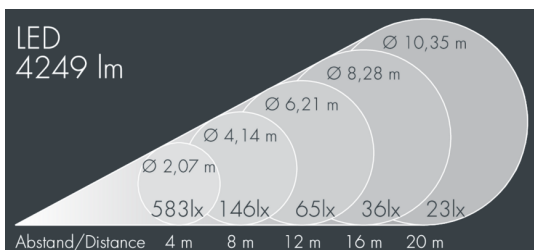

## Superlight Nano 5

8 830 055 049

25 × 2,3 W, 4249 lm, 4000 K neutral white, medium wide beam 29°

Customized solutions and modifications are possible: Special RAL, DB or NCS colours as polyester powder coat, luminaires in 2700 K and other colour temperatures and versions for high ambient temperature.

## Specification text

housing made of corrosion-resistant die-cast aluminum AlSi12, polyester powder coated by high-quality and UV-stabilized coating process, Colour: silver grey, all exterior parts are stainless steel, tempered safety glass, anti-reflective coating from 1 side, dark screenprint, silicon gasket, mounting bracket powder coated aluminum with tilt scale: 2 long holes Ø 8.5 mm, spacing 50 - 70 mm, 1 centre hole Ø 12.5 mm, tilt range: 120°, cable gland: M20, connecting terminal: 3 pole, highly efficient optics made of transparent thermoplastic for precise lighting tasks, integral driver (AC/DC), CRI > 80, max 2 SDCM, service life L90/B10 > 50.000 h, Beam angle (FWHM): 29°, luminous flux: 4249 lm, wattage: 57 W, delivered lumens 75 lm/W, protection type IP67, protection class I, impact resistance IK08, windage area 0,03 m², dimensions (L×H×W): 165 × 125 × 165 mm, weight 3.05 kg

## Specification

Wattage	57 W	Beam angle (FWHM)	29°
Delivered lumens	75 lm/W	Housing colour	silver grey
Light source	LED 4000 K	Power supply cable	Ø 6 – 13 mm
Color Rendering Index	CRI > 80	Protection type	IP67
Colour tolerance	max 2 SDCM	Protection class	I
Lifetime ta 25° C	L90/B10 > 50.000 h	Impact resistance	IK08
Control gear	on / off	Windage area	0,03m²
Input voltage AC	220 – 240 V	Dimensions	165 × 125 × 165 mm
Input voltage DC	195 – 255 V	Weight	3,05 kg
Voltage protection	4 kV L/N   4 kV L/PE	Max. ambient temperature ta	35°
Luminaires per B16A / C16A	25 / 41		