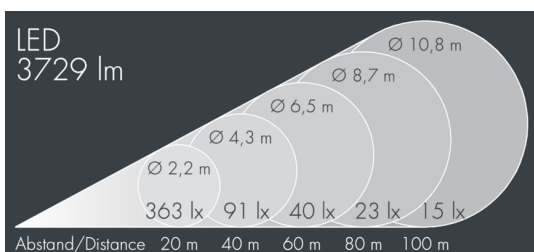

## Superlight Nano 5

8 830 046 119

25 × 2,3 W, 3729 lm, 3000 K warm white, DALI, narrow beam 6°

Customized solutions and modifications are possible: Special RAL, DB or NCS colours as polyester powder coat, luminaires in 2700 K and other colour temperatures and versions for high ambient temperature.

## Specification text

housing made of corrosion-resistant die-cast aluminum AlSi12, polyester powder coated by high-quality and UV-stabilized coating process, Colour: black RAL 7021, all exterior parts are stainless steel, tempered safety glass, anti-reflective coating from 1 side, dark screenprint, silicon gasket, mounting bracket powder coated aluminum with tilt scale: 2 long holes Ø 8.5 mm, spacing 50 - 70 mm, 1 centre hole Ø 12.5 mm, tilt range: 120°, cable gland: M20, connecting terminal: 5 pole, highly efficient optics made of transparent thermoplastic for precise lighting tasks, integral driver (DALI), CRI > 80, max 2 SDCM, service life L90/B10 > 50.000 h, Beam angle (FWHM): 6°, luminous flux: 3729 lm, wattage: 57 W, delivered lumens 66 lm/W, protection type IP67, protection class I, impact resistance IK08, windage area 0,03 m², dimensions (L×H×W): 165 × 125 × 165 mm, weight 3.05 kg

## Specification

Wattage	57 W	Beam angle (FWHM)	6°
Delivered lumens	66 lm/W	Housing colour	black RAL 7021
Light source	LED 3000 K	Power supply cable	Ø 6 - 13 mm
Color Rendering Index	CRI > 80	Protection type	IP67
Colour tolerance	max 2 SDCM	Protection class	I
Lifetime ta 25° C	L90/B10 > 50.000 h	Impact resistance	IK08
Control gear	DALI	Windage area	0,03m²
Input voltage AC	100 - 240 V	Dimensions	165 × 125 × 165 mm
Input voltage DC	190 - 250 V	Weight	3,05 kg
Voltage protection	4 kV L/N   5 kV L/PE	Max. ambient temperature ta	35°
Luminaires per B16A / C16A	30 / 51		