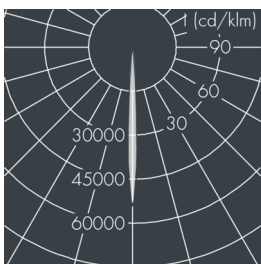

## Superlight Nano 5

8 830 046 119

25 × 2,3 W, 3729 lm, 3000 K warm white, DALI, narrow beam 6°

Customized solutions and modifications are possible: Special RAL, DB or NCS colours as polyester powder coat, luminaires in 2700 K and other colour temperatures and versions for high ambient temperature.

## Specification text

housing made of corrosion-resistant die-cast aluminum AlSi12, polyester powder coated by high-quality and UV-stabilized coating process, Colour: black RAL 7021, all exterior parts are stainless steel, tempered safety glass, anti-reflective coating from 1 side, dark screenprint, silicon gasket, mounting bracket powder coated aluminum with tilt scale: 2 long holes Ø 8.5 mm, spacing 50 - 70 mm, 1 centre hole Ø 12.5 mm, tilt range: 120°, cable gland: M20, connecting terminal: 5 pole, highly efficient optics made of transparent thermoplastic for precise lighting tasks, integral driver (DALI), CRI > 80, max 2 SDCM, service life L90/B10 > 50.000 h, Beam angle (FWHM): 6°, luminous flux: 3729 lm, wattage: 57 W, delivered lumens 66 lm/W, protection type IP67, protection class I, impact resistance IK08, windage area 0,03 m², dimensions (L×H×W): 165 × 125 × 165 mm, weight 3.05 kg

## Specification

Wattage	57 W	Beam angle (FWHM)	6°
Delivered lumens	66 lm/W	Housing colour	black RAL 7021
Light source	LED 3000 K	Power supply cable	Ø 6 - 13 mm
Color Rendering Index	CRI > 80	Protection type	IP67
Colour tolerance	max 2 SDCM	Protection class	I
Lifetime ta 25° C	L90/B10 > 50.000 h	Impact resistance	IK08
Control gear	DALI	Windage area	0,03m²
Input voltage AC	100 - 240 V	Dimensions	165 × 125 × 165 mm
Input voltage DC	190 - 250 V	Weight	3,05 kg
Voltage protection	4 kV L/N   5 kV L/PE	Max. ambient temperature ta	35°
Luminaires per B16A / C16A	30 / 51		