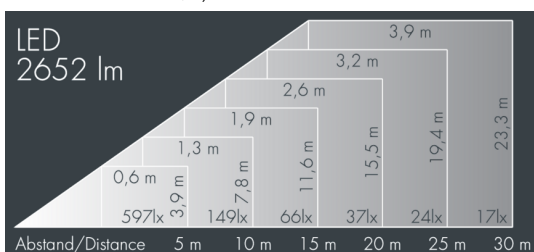

## Superlight Nano 4

8 821 056 429

16 × 2,5 W, 2652 lm, 3000 K warm white,  
linear vertical 41° / 7°

Customized solutions and modifications are possible: Special RAL, DB or NCS colours as polyester powder coat, luminaires in 2700 K and other colour temperatures and versions for high ambient temperature.

## Specification text

housing made of die-cast aluminum ALSi12, polyester powder coated by high-quality and UV-stabilized coating process, Colour: silver grey, all exterior parts are stainless steel, tempered safety glass, anti-reflective coating from 1 side, dark screenprint, silicon gasket, powder coated die cast zinc mounting bracket with tilt scale: 2 long holes Ø 8.5 mm, spacing 50-70 mm, 1 centre hole Ø 12.5 mm, tilt range: 120°, cable gland: 2 × M20, cable entry: 2, connecting terminal: 3 pole, highly efficient optics made of transparent thermoplastic for precise lighting tasks, integral driver (AC/DC), CRI > 80, max 2 SDCM, service life L90/B10 > 50.000 h, Beam angle (FWHM): 41° / 7°, luminous flux: 2652 lm, wattage: 39 W, delivered lumens 68 lm/W, protection type IP67, protection class I, impact resistance IK08, windage area 0,02 m<sup>2</sup>, dimensions (L×H×W): 140 × 115 × 140 mm, weight 2.3 kg

## Specification

Wattage	39 W	Beam angle (FWHM)	41° / 7°
Delivered lumens	68 lm/W	Housing colour	silver grey
Light source	LED 3000 K	Power supply cable	Ø 6 – 13 mm
Color Rendering Index	CRI > 80	Protection type	IP67
Colour tolerance	max 2 SDCM	Protection class	I
Lifetime ta 25° C	L90/B10 > 50.000 h	Impact resistance	IK08
Control gear	on / off	Windage area	0,02m <sup>2</sup>
Input voltage AC	110 – 240 V	Dimensions	140 × 115 × 140 mm
Input voltage DC	190 – 250 V	Weight	2,30 kg
Voltage protection	4 kV L/N   5 kV L/PE	Max. ambient temperature ta	30°
Luminaires per B16A / C16A	30 / 51		