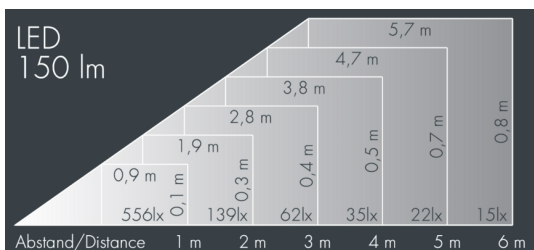

Superlight Nano 1

8 817 056 039

2.5 W, 150 lm, 3000 K warm white,
linear horizontal 8° / 51°

Customized solutions and modifications are possible: Special RAL, DB or NCS colours as polyester powder coat, luminaires in 2700 K and other colour temperatures and versions for high ambient temperature.

Specification text

housing made of die-cast aluminum ALSi12, polyester powder coated by high-quality and UV-stabilized coating process, Colour: silver grey, all exterior parts are stainless steel, tempered safety glass, anti-reflective coating from 1 side, dark screenprint, silicon gasket, powder coated die cast zinc mounting bracket with tilt scale: 2 drilled holes $\varnothing 7$ mm, spacing 30 mm, 1 centre hole $\varnothing 11$ mm, tilt range: 120°, cable gland: M16, connecting terminal: 3 pole, highly efficient optics made of transparent thermoplastic for precise lighting tasks, integral driver (AC/DC), CRI > 80, max 2 SDCM, service life L90/B10 > 50.000 h, Beam angle (FWHM): 8° / 51°, luminous flux: 150 lm, wattage: 2.5 W, delivered lumens 58 lm/W, protection type IP67, protection class I, impact resistance IK07, windage area 0,006 m², dimensions (L×H×W): 60 × 80 × 60 mm, weight 0.463 kg

IP67 IK07

Specification

Wattage	2.5 W	Beam angle (FWHM)	8° / 51°
Delivered lumens	58 lm/W	Housing colour	silver grey
Light source	LED 3000 K	Power supply cable	$\varnothing 5 - 9$ mm
Color Rendering Index	CRI > 80	Protection type	IP67
Colour tolerance	max 2 SDCM	Protection class	I
Lifetime ta 25° C	L90/B10 > 50.000 h	Impact resistance	IK07
Control gear	on / off	Windage area	0,006m ²
Input voltage AC	100 – 240 V	Dimensions	60 × 80 × 60 mm
Input voltage DC	195 – 240 V	Weight	0,46 kg
Voltage protection	2 kV L/N 2 kV L/PE	Max. ambient temperature ta	45°
Luminaires per B16A / C16A	50 / 85		