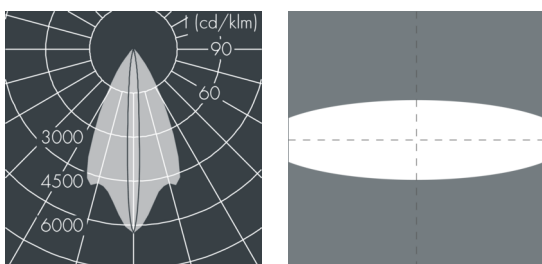

Superlight Nano 1

8 817 056 039

2.5 W, 150 lm, 3000 K warm white,
linear horizontal 8° / 51°

Customized solutions and modifications are possible: Special RAL, DB or NCS colours as polyester powder coat, luminaires in 2700 K and other colour temperatures and versions for high ambient temperature.

Specification text

housing made of die-cast aluminum ALSi12, polyester powder coated by high-quality and UV-stabilized coating process, Colour: silver grey, all exterior parts are stainless steel, tempered safety glass, anti-reflective coating from 1 side, dark screenprint, silicon gasket, powder coated die cast zinc mounting bracket with tilt scale: 2 drilled holes $\varnothing 7$ mm, spacing 30 mm, 1 centre hole $\varnothing 11$ mm, tilt range: 120°, cable gland: M16, connecting terminal: 3 pole, highly efficient optics made of transparent thermoplastic for precise lighting tasks, integral driver (AC/DC), CRI > 80, max 2 SDCM, service life L90/B10 > 50.000 h, Beam angle (FWHM): 8° / 51°, luminous flux: 150 lm, wattage: 2.5 W, delivered lumens 58 lm/W, protection type IP67, protection class I, impact resistance IK07, windage area 0,006 m², dimensions (L×H×W): 60 × 80 × 60 mm, weight 0.463 kg

IP67 IK07

Specification

Wattage	2.5 W	Beam angle (FWHM)	8° / 51°
Delivered lumens	58 lm/W	Housing colour	silver grey
Light source	LED 3000 K	Power supply cable	$\varnothing 5 - 9$ mm
Color Rendering Index	CRI > 80	Protection type	IP67
Colour tolerance	max 2 SDCM	Protection class	I
Lifetime ta 25° C	L90/B10 > 50.000 h	Impact resistance	IK07
Control gear	on / off	Windage area	0,006m ²
Input voltage AC	100 – 240 V	Dimensions	60 × 80 × 60 mm
Input voltage DC	195 – 240 V	Weight	0,46 kg
Voltage protection	2 kV L/N 2 kV L/PE	Max. ambient temperature ta	45°
Luminaires per B16A / C16A	50 / 85		