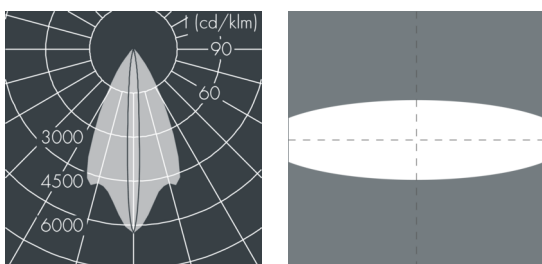

Superlight Nano 1

8 817 055 039

2.5 W, 161 lm, 4000 K neutral white,
linear horizontal 8° / 51°

Customized solutions and modifications are possible: Special RAL, DB or NCS colours as polyester powder coat, luminaires in 2700 K and other colour temperatures and versions for high ambient temperature.

Specification text

housing made of die-cast aluminum ALSi12, polyester powder coated by high-quality and UV-stabilized coating process, Colour: silver grey, all exterior parts are stainless steel, tempered safety glass, anti-reflective coating from 1 side, dark screenprint, silicon gasket, powder coated die cast zinc mounting bracket with tilt scale: 2 drilled holes $\varnothing 7$ mm, spacing 30 mm, 1 centre hole $\varnothing 11$ mm, tilt range: 120°, cable gland: M16, connecting terminal: 3 pole, highly efficient optics made of transparent thermoplastic for precise lighting tasks, integral driver (AC/DC), CRI > 80, max 2 SDCM, service life L90/B10 > 50.000 h, Beam angle (FWHM): 8° / 51°, luminous flux: 161 lm, wattage: 2.5 W, delivered lumens 62 lm/W, protection type IP67, protection class I, impact resistance IK07, windage area 0,006 m², dimensions (L×H×W): 60 × 80 × 60 mm, weight 0.463 kg

IP67 IK07

Specification

Wattage	2.5 W	Beam angle (FWHM)	8° / 51°
Delivered lumens	62 lm/W	Housing colour	silver grey
Light source	LED 4000 K	Power supply cable	$\varnothing 5 - 9$ mm
Color Rendering Index	CRI > 80	Protection type	IP67
Colour tolerance	max 2 SDCM	Protection class	I
Lifetime ta 25° C	L90/B10 > 50.000 h	Impact resistance	IK07
Control gear	on / off	Windage area	0,006m ²
Input voltage AC	100 – 240 V	Dimensions	60 × 80 × 60 mm
Input voltage DC	195 – 240 V	Weight	0,46 kg
Voltage protection	2 kV L/N 2 kV L/PE	Max. ambient temperature ta	45°
Luminaires per B16A / C16A	50 / 85		