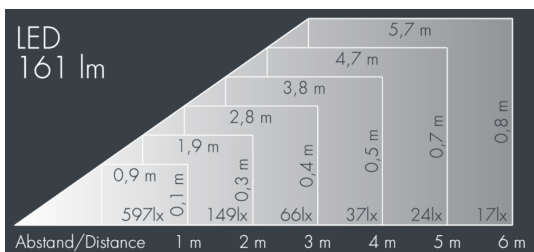

Superlight Nano 1

8 817 055 039

2.5 W, 161 lm, 4000 K neutral white,
linear horizontal 8° / 51°

Customized solutions and modifications are possible: Special RAL, DB or NCS colours as polyester powder coat, luminaires in 2700 K and other colour temperatures and versions for high ambient temperature.

Specification text

housing made of die-cast aluminum ALSi12, polyester powder coated by high-quality and UV-stabilized coating process, Colour: silver grey, all exterior parts are stainless steel, tempered safety glass, anti-reflective coating from 1 side, dark screenprint, silicon gasket, powder coated die cast zinc mounting bracket with tilt scale: 2 drilled holes $\varnothing 7$ mm, spacing 30 mm, 1 centre hole $\varnothing 11$ mm, tilt range: 120°, cable gland: M16, connecting terminal: 3 pole, highly efficient optics made of transparent thermoplastic for precise lighting tasks, integral driver (AC/DC), CRI > 80, max 2 SDCM, service life L90/B10 > 50.000 h, Beam angle (FWHM): 8° / 51°, luminous flux: 161 lm, wattage: 2.5 W, delivered lumens 62 lm/W, protection type IP67, protection class I, impact resistance IK07, windage area 0,006 m², dimensions (L×H×W): 60 × 80 × 60 mm, weight 0.463 kg

IP67 IK07

Specification

Wattage	2.5 W	Beam angle (FWHM)	8° / 51°
Delivered lumens	62 lm/W	Housing colour	silver grey
Light source	LED 4000 K	Power supply cable	$\varnothing 5 - 9$ mm
Color Rendering Index	CRI > 80	Protection type	IP67
Colour tolerance	max 2 SDCM	Protection class	I
Lifetime ta 25° C	L90/B10 > 50.000 h	Impact resistance	IK07
Control gear	on / off	Windage area	0,006m ²
Input voltage AC	100 – 240 V	Dimensions	60 × 80 × 60 mm
Input voltage DC	195 – 240 V	Weight	0,46 kg
Voltage protection	2 kV L/N 2 kV L/PE	Max. ambient temperature ta	45°
Luminaires per B16A / C16A	50 / 85		