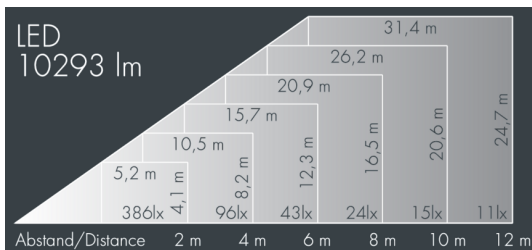

Superlight LED 3

8 887 255 059

2 × 45 W, 10293 lm, 4000 K neutral white,
wide beam 92° / 105°

Customized solutions and modifications are possible: Special RAL, DB or NCS colours as polyester powder coat, luminaires in 2700 K and other colour temperatures and versions for high ambient temperature.

Specification text

housing made of die-cast aluminum ALSi12, polyester powder coated by high-quality and UV-stabilized coating process, Colour: silver grey, all exterior parts are stainless steel, tempered safety glass, anti-reflective coating from 1 side, dark screenprint, silicon gasket, closure with 4 stainless steel screws, for installation on poles Ø 60-100mm, adjustable aluminum mounting base, powder coated: 2 drilled holes Ø 9mm, spacing 75mm, 1 centre hole Ø 17mm, tilt range: 205°, cable gland: M20, connecting terminal: 3 pole, highly efficient aluminum reflector with satin finish, integral driver (AC/DC), CRI > 80, max 2 SDCM, service life L90/B10 > 50.000 h, Beam angle (FWHM): 92° / 105°, luminous flux: 10293 lm, wattage: 87 W, delivered lumens 118 lm/W, protection type IP67, protection class I, impact resistance IK08, windage area 0,08 m², dimensions (L×H×W): 280 × 75 × 280 mm, weight 5,6 kg

IP67 IK08

Specification

Wattage	87 W	Beam angle (FWHM)	92° / 105°
Delivered lumens	118 lm/W	Housing colour	silver grey
Light source	LED 4000 K	Power supply cable	Ø 6 – 13 mm
Color Rendering Index	CRI > 80	Protection type	IP67
Colour tolerance	max 2 SDCM	Protection class	I
Lifetime ta 25° C	L90/B10 > 50.000 h	Impact resistance	IK08
Control gear	on / off	Windage area	0,08m²
Input voltage AC	195 – 278 V	Dimensions	280 × 75 × 280 mm
Input voltage DC	210 – 230 V	Weight	5,60 kg
Voltage protection	6 kV L/N 10 kV L/PE	Max. ambient temperature ta	40°
Luminaires per B16A / C16A	11 / 13		