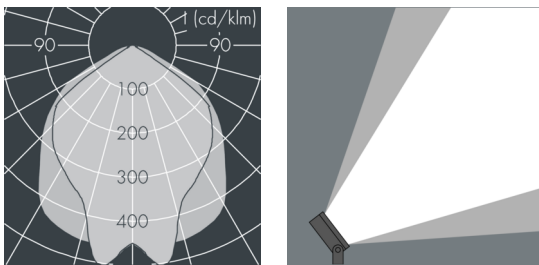

Superlight LED 3

8 887 255 059

2 × 45 W, 10293 lm, 4000 K neutral white,
wide beam 92° / 105°

Customized solutions and modifications are possible: Special RAL, DB or NCS colours as polyester powder coat, luminaires in 2700 K and other colour temperatures and versions for high ambient temperature.

Specification text

housing made of die-cast aluminum ALSi12, polyester powder coated by high-quality and UV-stabilized coating process, Colour: silver grey, all exterior parts are stainless steel, tempered safety glass, anti-reflective coating from 1 side, dark screenprint, silicon gasket, closure with 4 stainless steel screws, for installation on poles Ø 60-100mm, adjustable aluminum mounting base, powder coated: 2 drilled holes Ø 9mm, spacing 75mm, 1 centre hole Ø 17mm, tilt range: 205°, cable gland: M20, connecting terminal: 3 pole, highly efficient aluminum reflector with satin finish, integral driver (AC/DC), CRI > 80, max 2 SDCM, service life L90/B10 > 50.000 h, Beam angle (FWHM): 92° / 105°, luminous flux: 10293 lm, wattage: 87 W, delivered lumens 118 lm/W, protection type IP67, protection class I, impact resistance IK08, windage area 0,08 m², dimensions (L×H×W): 280 × 75 × 280 mm, weight 5,6 kg

IP67 IK08

Specification

Wattage	87 W	Beam angle (FWHM)	92° / 105°
Delivered lumens	118 lm/W	Housing colour	silver grey
Light source	LED 4000 K	Power supply cable	Ø 6 – 13 mm
Color Rendering Index	CRI > 80	Protection type	IP67
Colour tolerance	max 2 SDCM	Protection class	I
Lifetime ta 25° C	L90/B10 > 50.000 h	Impact resistance	IK08
Control gear	on / off	Windage area	0,08m²
Input voltage AC	195 – 278 V	Dimensions	280 × 75 × 280 mm
Input voltage DC	210 – 230 V	Weight	5,60 kg
Voltage protection	6 kV L/N 10 kV L/PE	Max. ambient temperature ta	40°
Luminaires per B16A / C16A	11 / 13		