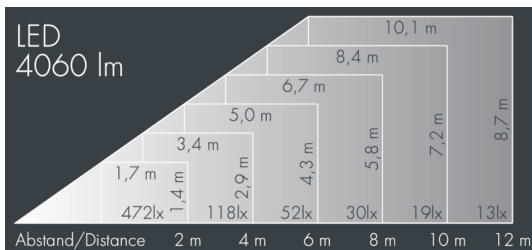

## Superlight Compact LED

8 891 066 049

46 W, 4839 lm, 3000 K warm white,  
asymmetrical 45°

Customized solutions and modifications are possible: Special RAL, DB or NCS colours as polyester powder coat, luminaires in 2700 K and other colour temperatures and versions for high ambient temperature.

## Specification text

housing made of die-cast aluminum AlSi12, polyester powder coated by high-quality and UV-stabilized coating process, Colour: white RAL 9002, all exterior parts are stainless steel, tempered safety glass, anti-reflective coating from 1 side, dark screenprint, silicon gasket, closure with 4 stainless steel screws, powder coated aluminum mounting bracket with tilt scale: 2 drilled holes  $\varnothing$  8.5 mm, spacing 70 mm, 1 centre hole  $\varnothing$  17 mm, tilt range: 120°, cable gland: M20, connecting terminal: 3 pole, highly efficient anodized rotationally symmetrical reflector with matt finish, integral driver (AC/DC), CRI > 80, max 2 SDCM, service life L90/B10 > 50.000 h, luminous flux: 4839 lm, wattage: 46 W, delivered lumens 105 lm/W, protection type IP67, protection class I, impact resistance IK08, windage area 0,04 m<sup>2</sup>, dimensions (L×H×W): 190 × 160 × 140 mm, weight 2.6 kg

## Specification

Wattage	46 W	Housing colour	white RAL 9002
Delivered lumens	105 lm/W	Power supply cable	$\varnothing$ 6 – 13 mm
Light source	LED 3000 K	Protection type	IP67
Color Rendering Index	CRI > 80	Protection class	I
Colour tolerance	max 2 SDCM	Impact resistance	IK08
Lifetime ta 25° C	L90/B10 > 50.000 h	Windage area	0,04m <sup>2</sup>
Control gear	on / off	Dimensions	190 × 160 × 140 mm
Input voltage AC	220 – 240 V	Weight	2,60 kg
Input voltage DC	195 – 255 V	Max. ambient temperature ta	40°
Voltage protection	4 kV L/N   2 kV L/PE		
Luminaires per B16A / C16A	34 / 57		