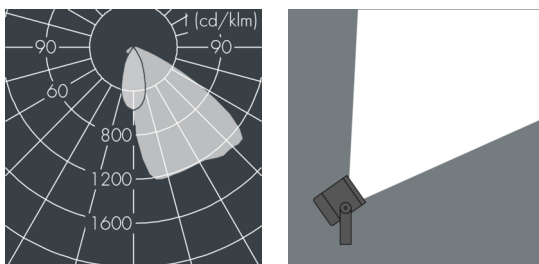

## Superlight Compact LED

8 891 066 049

46 W, 4839 lm, 3000 K warm white,  
asymmetrical 45°

Customized solutions and modifications are possible: Special RAL, DB or NCS colours as polyester powder coat, luminaires in 2700 K and other colour temperatures and versions for high ambient temperature.

## Specification text

housing made of die-cast aluminum AlSi12, polyester powder coated by high-quality and UV-stabilized coating process, Colour: white RAL 9002, all exterior parts are stainless steel, tempered safety glass, anti-reflective coating from 1 side, dark screenprint, silicon gasket, closure with 4 stainless steel screws, powder coated aluminum mounting bracket with tilt scale: 2 drilled holes  $\varnothing$  8.5 mm, spacing 70 mm, 1 centre hole  $\varnothing$  17 mm, tilt range: 120°, cable gland: M20, connecting terminal: 3 pole, highly efficient anodized rotationally symmetrical reflector with matt finish, integral driver (AC/DC), CRI > 80, max 2 SDCM, service life L90/B10 > 50.000 h, luminous flux: 4839 lm, wattage: 46 W, delivered lumens 105 lm/W, protection type IP67, protection class I, impact resistance IK08, windage area 0,04 m<sup>2</sup>, dimensions (L×H×W): 190 × 160 × 140 mm, weight 2.6 kg

## Specification

Wattage	46 W	Housing colour	white RAL 9002
Delivered lumens	105 lm/W	Power supply cable	$\varnothing$ 6 – 13 mm
Light source	LED 3000 K	Protection type	IP67
Color Rendering Index	CRI > 80	Protection class	I
Colour tolerance	max 2 SDCM	Impact resistance	IK08
Lifetime ta 25° C	L90/B10 > 50.000 h	Windage area	0,04m <sup>2</sup>
Control gear	on / off	Dimensions	190 × 160 × 140 mm
Input voltage AC	220 – 240 V	Weight	2,60 kg
Input voltage DC	195 – 255 V	Max. ambient temperature ta	40°
Voltage protection	4 kV L/N   2 kV L/PE		
Luminaires per B16A / C16A	34 / 57		