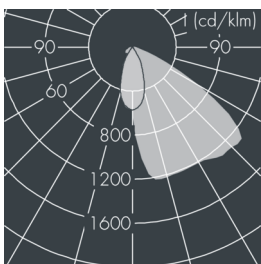

Superlight Compact LED

8 891 065 049

46 W, 4957 lm, 4000 K neutral white, asymmetrical 45°

Customized solutions and modifications are possible: Special RAL, DB or NCS colours as polyester powder coat, luminaires in 2700 K and other colour temperatures and versions for high ambient temperature.

Specification text

housing made of die-cast aluminum AlSi12, polyester powder coated by high-quality and UV-stabilized coating process, Colour: white RAL 9002, all exterior parts are stainless steel, tempered safety glass, anti-reflective coating from 1 side, dark screenprint, silicon gasket, closure with 4 stainless steel screws, powder coated aluminum mounting bracket with tilt scale: 2 drilled holes Ø 8.5 mm, spacing 70 mm, 1 centre hole Ø 17 mm, tilt range: 120°, cable gland: M20, connecting terminal: 3 pole, highly efficient anodized rotationally symmetrical reflector with matt finish, integral driver (AC/DC), CRI > 80, max 2 SDCM, service life L90/B10 > 50.000 h, Beam angle (FWHM): 45°, luminous flux: 4957 lm, wattage: 46 W, delivered lumens 108 lm/W, protection type IP67, protection class I, impact resistance IK08, windage area 0,04 m², dimensions (L×H×W): 190 × 160 × 140 mm, weight 2.6 kg

IP67 IK08

Specification

Wattage	46 W	Beam angle (FWHM)	45°
Delivered lumens	108 lm/W	Housing colour	white RAL 9002
Light source	LED 4000 K	Power supply cable	Ø 6 – 13 mm
Color Rendering Index	CRI > 80	Protection type	IP67
Colour tolerance	max 2 SDCM	Protection class	I
Lifetime ta 25° C	L90/B10 > 50.000 h	Impact resistance	IK08
Control gear	on / off	Windage area	0,04m ²
Input voltage AC	220 – 240 V	Dimensions	190 × 160 × 140 mm
Input voltage DC	195 – 255 V	Weight	2,60 kg
Voltage protection	4 kV L/N 2 kV L/PE	Max. ambient temperature ta	40°
Luminaires per B16A / C16A	34 / 57		