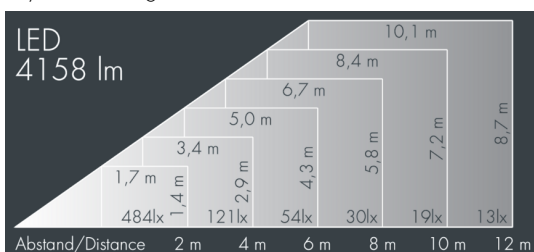

Superlight Compact LED

8 891 065 049

46 W, 4957 lm, 4000 K neutral white, asymmetrical 45°

Customized solutions and modifications are possible: Special RAL, DB or NCS colours as polyester powder coat, luminaires in 2700 K and other colour temperatures and versions for high ambient temperature.

Specification text

housing made of die-cast aluminum AlSi12, polyester powder coated by high-quality and UV-stabilized coating process, Colour: white RAL 9002, all exterior parts are stainless steel, tempered safety glass, anti-reflective coating from 1 side, dark screenprint, silicon gasket, closure with 4 stainless steel screws, powder coated aluminum mounting bracket with tilt scale: 2 drilled holes Ø 8.5 mm, spacing 70 mm, 1 centre hole Ø 17 mm, tilt range: 120°, cable gland: M20, connecting terminal: 3 pole, highly efficient anodized rotationally symmetrical reflector with matt finish, integral driver (AC/DC), CRI > 80, max 2 SDCM, service life L90/B10 > 50.000 h, Beam angle (FWHM): 45°, luminous flux: 4957 lm, wattage: 46 W, delivered lumens 108 lm/W, protection type IP67, protection class I, impact resistance IK08, windage area 0,04 m², dimensions (L×H×W): 190 × 160 × 140 mm, weight 2.6 kg

IP67 IK08

Specification

Wattage	46 W	Beam angle (FWHM)	45°
Delivered lumens	108 lm/W	Housing colour	white RAL 9002
Light source	LED 4000 K	Power supply cable	Ø 6 – 13 mm
Color Rendering Index	CRI > 80	Protection type	IP67
Colour tolerance	max 2 SDCM	Protection class	I
Lifetime ta 25° C	L90/B10 > 50.000 h	Impact resistance	IK08
Control gear	on / off	Windage area	0,04m ²
Input voltage AC	220 – 240 V	Dimensions	190 × 160 × 140 mm
Input voltage DC	195 – 255 V	Weight	2,60 kg
Voltage protection	4 kV L/N 2 kV L/PE	Max. ambient temperature ta	40°
Luminaires per B16A / C16A	34 / 57		