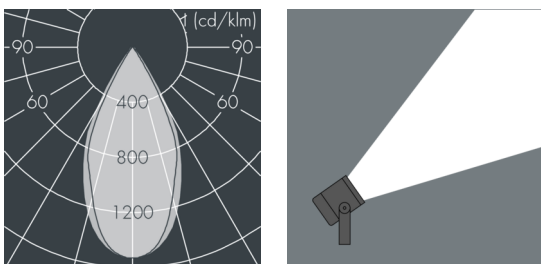

Superlight Compact LED

8 891 055 559

46 W, 5437 lm, 4000 K neutral white, DALI,
wide beam 48° / 52°

Customized solutions and modifications are possible: Special RAL, DB or NCS colours as polyester powder coat, luminaires in 2700 K and other colour temperatures and versions for high ambient temperature.

Specification text

housing made of die-cast aluminum AlSi12, polyester powder coated by high-quality and UV-stabilized coating process, Colour: silver grey, all exterior parts are stainless steel, tempered safety glass, anti-reflective coating from 1 side, dark screenprint, silicon gasket, closure with 4 stainless steel screws, powder coated aluminum mounting bracket with tilt scale: 2 drilled holes Ø 8.5 mm, spacing 70 mm, 1 centre hole Ø 17 mm, tilt range: 120°, cable gland: 2 x M20, cable entry: 2, connecting terminal: 5 pole, highly efficient anodized rotationally symmetrical reflector with matt finish, integral driver (DALI), CRI > 80, max 2 SDCM, service life L90/B10 > 50.000 h, Beam angle (FWHM): 48° / 52°, luminous flux: 5437 lm, wattage: 46 W, delivered lumens 119 lm/W, protection type IP67, protection class I, impact resistance IK08, windage area 0,04 m², dimensions (L×H×W): 192 × 162 × 140 mm, weight 2.6 kg

Specification

Wattage	46 W	Beam angle (FWHM)	48° / 52°
Delivered lumens	119 lm/W	Housing colour	silver grey
Light source	LED 4000 K	Power supply cable	Ø 6 – 13 mm
Color Rendering Index	CRI > 80	Protection type	IP67
Colour tolerance	max 2 SDCM	Protection class	I
Lifetime ta 25° C	L90/B10 > 50.000 h	Impact resistance	IK08
Control gear	DALI	Windage area	0,04m²
Input voltage AC	220 – 240 V	Dimensions	192 × 162 × 140 mm
Input voltage DC	195 – 255 V	Weight	2,60 kg
Voltage protection	2 kV L/N 2 kV L/PE	Max. ambient temperature ta	40°
Luminaires per B16A / C16A	23 / 39		