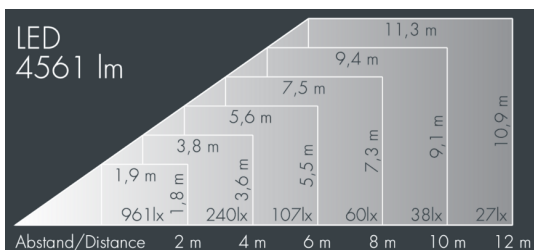

Superlight Compact LED

8 891 055 559

46 W, 5437 lm, 4000 K neutral white, DALI,
wide beam 48° / 52°

Customized solutions and modifications are possible: Special RAL, DB or NCS colours as polyester powder coat, luminaires in 2700 K and other colour temperatures and versions for high ambient temperature.

Specification text

housing made of die-cast aluminum AlSi12, polyester powder coated by high-quality and UV-stabilized coating process, Colour: silver grey, all exterior parts are stainless steel, tempered safety glass, anti-reflective coating from 1 side, dark screenprint, silicon gasket, closure with 4 stainless steel screws, powder coated aluminum mounting bracket with tilt scale: 2 drilled holes Ø 8.5 mm, spacing 70 mm, 1 centre hole Ø 17 mm, tilt range: 120°, cable gland: 2 x M20, cable entry: 2, connecting terminal: 5 pole, highly efficient anodized rotationally symmetrical reflector with matt finish, integral driver (DALI), CRI > 80, max 2 SDCM, service life L90/B10 > 50.000 h, Beam angle (FWHM): 48° / 52°, luminous flux: 5437 lm, wattage: 46 W, delivered lumens 119 lm/W, protection type IP67, protection class I, impact resistance IK08, windage area 0,04 m², dimensions (L×H×W): 192 × 162 × 140 mm, weight 2.6 kg

Specification

Wattage	46 W	Beam angle (FWHM)	48° / 52°
Delivered lumens	119 lm/W	Housing colour	silver grey
Light source	LED 4000 K	Power supply cable	Ø 6 – 13 mm
Color Rendering Index	CRI > 80	Protection type	IP67
Colour tolerance	max 2 SDCM	Protection class	I
Lifetime ta 25° C	L90/B10 > 50.000 h	Impact resistance	IK08
Control gear	DALI	Windage area	0,04m²
Input voltage AC	220 – 240 V	Dimensions	192 × 162 × 140 mm
Input voltage DC	195 – 255 V	Weight	2,60 kg
Voltage protection	2 kV L/N 2 kV L/PE	Max. ambient temperature ta	40°
Luminaires per B16A / C16A	23 / 39		