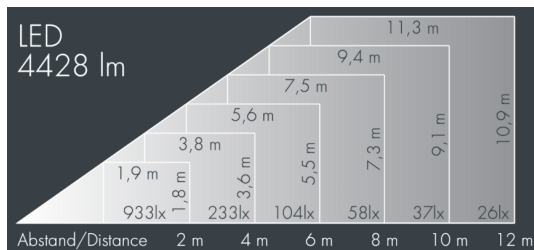

Superlight Compact LED

8 891 046 059

46 W, 5288 lm, 3000 K warm white,
wide beam 48° / 52°

Customized solutions and modifications are possible: Special RAL, DB or NCS colours as polyester powder coat, luminaires in 2700 K and other colour temperatures and versions for high ambient temperature.

Specification text

housing made of die-cast aluminum ALSi12, polyester powder coated by high-quality and UV-stabilized coating process, Colour: black RAL 7021, all exterior parts are stainless steel, tempered safety glass, anti-reflective coating from 1 side, dark screenprint, silicon gasket, closure with 4 stainless steel screws, powder coated aluminum mounting bracket with tilt scale: 2 drilled holes Ø 8.5 mm, spacing 70 mm, 1 centre hole Ø 17 mm, tilt range: 120°, cable gland: M20, connecting terminal: 3 pole, highly efficient anodized rotationally symmetrical reflector with matt finish, integral driver (AC/DC), CRI > 80, max 2 SDCM, service life L90/B10 > 50.000 h, Beam angle (FWHM): 48° / 52°, luminous flux: 5288 lm, wattage: 46 W, delivered lumens 116 lm/W, protection type IP67, protection class I, impact resistance IK08, windage area 0,04 m², dimensions (L×H×W): 190 × 160 × 140 mm, weight 2.6 kg

Specification

Wattage	46 W	Beam angle (FWHM)	48° / 52°
Delivered lumens	116 lm/W	Housing colour	black RAL 7021
Light source	LED 3000 K	Power supply cable	Ø 6 – 13 mm
Color Rendering Index	CRI > 80	Protection type	IP67
Colour tolerance	max 2 SDCM	Protection class	I
Lifetime ta 25° C	L90/B10 > 50.000 h	Impact resistance	IK08
Control gear	on / off	Windage area	0,04m ²
Input voltage AC	220 – 240 V	Dimensions	190 × 160 × 140 mm
Input voltage DC	195 – 255 V	Weight	2,60 kg
Voltage protection	± kV L/N ± kV L/PE	Max. ambient temperature ta	40°
Luminaires per B16A / C16A	23 / 39		