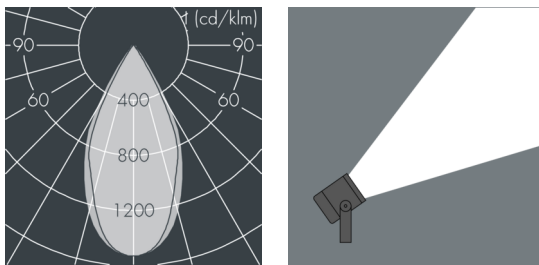

Superlight Compact LED

8 891 046 059

46 W, 5288 lm, 3000 K warm white,
wide beam 48° / 52°

Customized solutions and modifications are possible: Special RAL, DB or NCS colours as polyester powder coat, luminaires in 2700 K and other colour temperatures and versions for high ambient temperature.

Specification text

housing made of die-cast aluminum ALSi12, polyester powder coated by high-quality and UV-stabilized coating process, Colour: black RAL 7021, all exterior parts are stainless steel, tempered safety glass, anti-reflective coating from 1 side, dark screenprint, silicon gasket, closure with 4 stainless steel screws, powder coated aluminum mounting bracket with tilt scale: 2 drilled holes Ø 8.5 mm, spacing 70 mm, 1 centre hole Ø 17 mm, tilt range: 120°, cable gland: M20, connecting terminal: 3 pole, highly efficient anodized rotationally symmetrical reflector with matt finish, integral driver (AC/DC), CRI > 80, max 2 SDCM, service life L90/B10 > 50.000 h, Beam angle (FWHM): 48° / 52°, luminous flux: 5288 lm, wattage: 46 W, delivered lumens 116 lm/W, protection type IP67, protection class I, impact resistance IK08, windage area 0,04 m², dimensions (L×H×W): 190 × 160 × 140 mm, weight 2.6 kg

Specification

Wattage	46 W	Beam angle (FWHM)	48° / 52°
Delivered lumens	116 lm/W	Housing colour	black RAL 7021
Light source	LED 3000 K	Power supply cable	Ø 6 – 13 mm
Color Rendering Index	CRI > 80	Protection type	IP67
Colour tolerance	max 2 SDCM	Protection class	I
Lifetime ta 25° C	L90/B10 > 50.000 h	Impact resistance	IK08
Control gear	on / off	Windage area	0,04m ²
Input voltage AC	220 – 240 V	Dimensions	190 × 160 × 140 mm
Input voltage DC	195 – 255 V	Weight	2,60 kg
Voltage protection	± kV L/N ± kV L/PE	Max. ambient temperature ta	40°
Luminaires per B16A / C16A	23 / 39		