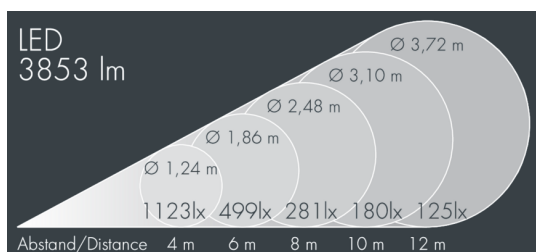

## Superlight Compact LED

8 890 065 049

48 W, 4565 lm, 4000 K neutral white,  
medium wide beam 18°

Customized solutions and modifications are possible: Special RAL, DB or NCS colours as polyester powder coat, luminaires in 2700 K and other colour temperatures and versions for high ambient temperature.

## Specification text

housing made of die-cast aluminum AlSi12, polyester powder coated by high-quality and UV-stabilized coating process, Colour: white RAL 9002, all exterior parts are stainless steel, tempered safety glass, anti-reflective coating from 1 side, dark screenprint, silicon gasket, closure with 4 stainless steel screws, powder coated aluminum mounting bracket with tilt scale: 2 drilled holes Ø 8.5 mm, spacing 70 mm, 1 centre hole Ø 17 mm, tilt range: 120°, cable gland: M20, connecting terminal: 3 pole, highly efficient anodized rotationally symmetrical reflector with matt finish, integral driver (AC/DC), CRI > 80, max 2 SDCM, service life L90/B10 > 50.000 h, Beam angle (FWHM): 18°, luminous flux: 4565 lm, wattage: 48 W, delivered lumens 95 lm/W, protection type IP67, protection class I, impact resistance IK08, windage area 0,04 m², dimensions (L×H×W): 140 × 163 × 190 mm, weight 2.6 kg

## Specification

Wattage	48 W	Beam angle (FWHM)	18°
Delivered lumens	95 lm/W	Housing colour	white RAL 9002
Light source	LED 4000 K	Power supply cable	Ø 6 – 13 mm
Color Rendering Index	CRI > 80	Protection type	IP67
Colour tolerance	max 2 SDCM	Protection class	I
Lifetime ta 25° C	L90/B10 > 50.000 h	Impact resistance	IK08
Control gear	on / off	Windage area	0,04m²
Input voltage AC	220 – 240 V	Dimensions	140 × 163 × 190 mm
Input voltage DC	195 – 255 V	Weight	2,60 kg
Voltage protection	4 kV L/N   2 kV L/PE	Max. ambient temperature ta	40°
Luminaires per B16A / C16A	34 / 57		