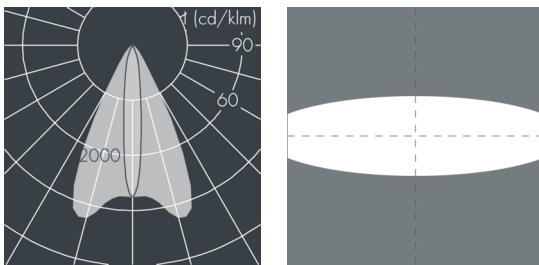

Superlight Compact LED

8 890 065 039

48 W, 4436 lm, 4000 K neutral white,
linear horizontal 11° / 54°

Customized solutions and modifications are possible: Special RAL, DB or NCS colours as polyester powder coat, luminaires in 2700 K and other colour temperatures and versions for high ambient temperature.

Specification text

housing made of die-cast aluminum ALSi12, polyester powder coated by high-quality and UV-stabilized coating process, Colour: white RAL 9002, all exterior parts are stainless steel, tempered safety glass, anti-reflective coating from 1 side, dark screenprint, silicon gasket, closure with 4 stainless steel screws, powder coated aluminum mounting bracket with tilt scale: 2 drilled holes Ø 8.5 mm, spacing 70 mm, 1 centre hole Ø 17 mm, tilt range: 120°, cable gland: M20, connecting terminal: 3 pole, highly efficient anodized rotationally symmetrical reflector with matt finish, integral driver (AC/DC), CRI > 80, max 2 SDCM, service life L90/B10 > 50.000 h, Beam angle (FWHM): 11° / 54°, luminous flux: 4436 lm, wattage: 48 W, delivered lumens 92 lm/W, protection type IP67, protection class I, impact resistance IK08, windage area 0,04 m², dimensions (L×H×W): 190 × 160 × 140 mm, weight 2.6 kg

Specification

Wattage	48 W	Beam angle (FWHM)	11° / 54°
Delivered lumens	92 lm/W	Housing colour	white RAL 9002
Light source	LED 4000 K	Power supply cable	Ø 6 – 13 mm
Color Rendering Index	CRI > 80	Protection type	IP67
Colour tolerance	max 2 SDCM	Protection class	I
Lifetime ta 25° C	L90/B10 > 50.000 h	Impact resistance	IK08
Control gear	on / off	Windage area	0,04m²
Input voltage AC	220 – 240 V	Dimensions	190 × 160 × 140 mm
Input voltage DC	195 – 255 V	Weight	2,60 kg
Voltage protection	4 kV L/N 2 kV L/PE	Max. ambient temperature ta	40°
Luminaires per B16A / C16A	34 / 57		