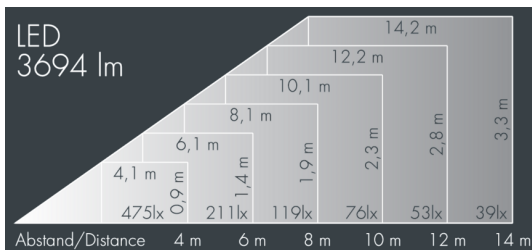

Superlight Compact LED

8 890 065 039

48 W, 4436 lm, 4000 K neutral white,
linear horizontal 11° / 54°

Customized solutions and modifications are possible: Special RAL, DB or NCS colours as polyester powder coat, luminaires in 2700 K and other colour temperatures and versions for high ambient temperature.

Specification text

housing made of die-cast aluminum ALSi12, polyester powder coated by high-quality and UV-stabilized coating process, Colour: white RAL 9002, all exterior parts are stainless steel, tempered safety glass, anti-reflective coating from 1 side, dark screenprint, silicon gasket, closure with 4 stainless steel screws, powder coated aluminum mounting bracket with tilt scale: 2 drilled holes Ø 8.5 mm, spacing 70 mm, 1 centre hole Ø 17 mm, tilt range: 120°, cable gland: M20, connecting terminal: 3 pole, highly efficient anodized rotationally symmetrical reflector with matt finish, integral driver (AC/DC), CRI > 80, max 2 SDCM, service life L90/B10 > 50.000 h, Beam angle (FWHM): 11° / 54°, luminous flux: 4436 lm, wattage: 48 W, delivered lumens 92 lm/W, protection type IP67, protection class I, impact resistance IK08, windage area 0,04 m², dimensions (L×H×W): 190 × 160 × 140 mm, weight 2.6 kg

Specification

Wattage	48 W	Beam angle (FWHM)	11° / 54°
Delivered lumens	92 lm/W	Housing colour	white RAL 9002
Light source	LED 4000 K	Power supply cable	Ø 6 – 13 mm
Color Rendering Index	CRI > 80	Protection type	IP67
Colour tolerance	max 2 SDCM	Protection class	I
Lifetime ta 25° C	L90/B10 > 50.000 h	Impact resistance	IK08
Control gear	on / off	Windage area	0,04m²
Input voltage AC	220 – 240 V	Dimensions	190 × 160 × 140 mm
Input voltage DC	195 – 255 V	Weight	2,60 kg
Voltage protection	4 kV L/N 2 kV L/PE	Max. ambient temperature ta	40°
Luminaires per B16A / C16A	34 / 57		