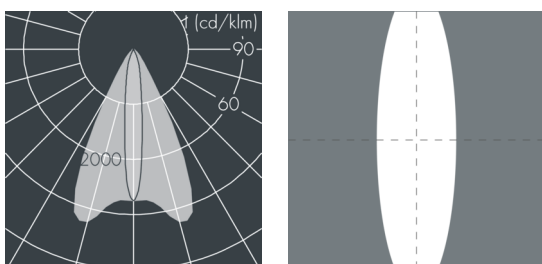

Superlight Compact LED

8 890 056 429

48 W, 4225 lm, 3000 K warm white,
linear vertical 54° / 11°

Customized solutions and modifications are possible: Special RAL, DB or NCS colours as polyester powder coat, luminaires in 2700 K and other colour temperatures and versions for high ambient temperature.

Specification text

housing made of die-cast aluminum ALSi12, polyester powder coated by high-quality and UV-stabilized coating process, Colour: silver grey, all exterior parts are stainless steel, tempered safety glass, anti-reflective coating from 1 side, dark screenprint, silicon gasket, closure with 4 stainless steel screws, powder coated aluminum mounting bracket with tilt scale: 2 drilled holes Ø 8.5 mm, spacing 70 mm, 1 centre hole Ø 17 mm, tilt range: 120°, cable gland: 2 x M20, cable entry: 2, connecting terminal: 3 pole, highly efficient anodized rotationally symmetrical reflector with matt finish, integral driver (AC/DC), CRI > 80, max 2 SDCM, service life L90/B10 > 50.000 h, Beam angle (FWHM): 54° / 11°, luminous flux: 4225 lm, wattage: 48 W, delivered lumens 88 lm/W, protection type IP67, protection class I, impact resistance IK08, windage area 0,04 m², dimensions (L×H×W): 192 × 162 × 140 mm, weight 2.6 kg

Specification

Wattage	48 W	Beam angle (FWHM)	54° / 11°
Delivered lumens	88 lm/W	Housing colour	silver grey
Light source	LED 3000 K	Power supply cable	Ø 6 – 13 mm
Color Rendering Index	CRI > 80	Protection type	IP67
Colour tolerance	max 2 SDCM	Protection class	I
Lifetime ta 25° C	L90/B10 > 50.000 h	Impact resistance	IK08
Control gear	on / off	Windage area	0,04m ²
Input voltage AC	220 – 240 V	Dimensions	192 × 162 × 140 mm
Input voltage DC	195 – 255 V	Weight	2,60 kg
Voltage protection	4 kV L/N 2 kV L/PE	Max. ambient temperature ta	40°
Luminaires per B16A / C16A	34 / 57		