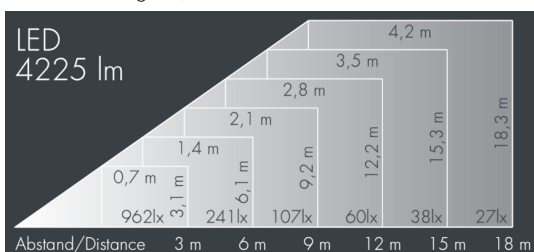

Superlight Compact LED

8 890 056 429

48 W, 4225 lm, 3000 K warm white,
linear vertical 54° / 11°

Customized solutions and modifications are possible: Special RAL, DB or NCS colours as polyester powder coat, luminaires in 2700 K and other colour temperatures and versions for high ambient temperature.

Specification text

housing made of die-cast aluminum ALSi12, polyester powder coated by high-quality and UV-stabilized coating process, Colour: silver grey, all exterior parts are stainless steel, tempered safety glass, anti-reflective coating from 1 side, dark screenprint, silicon gasket, closure with 4 stainless steel screws, powder coated aluminum mounting bracket with tilt scale: 2 drilled holes Ø 8.5 mm, spacing 70 mm, 1 centre hole Ø 17 mm, tilt range: 120°, cable gland: 2 x M20, cable entry: 2, connecting terminal: 3 pole, highly efficient anodized rotationally symmetrical reflector with matt finish, integral driver (AC/DC), CRI > 80, max 2 SDCM, service life L90/B10 > 50.000 h, Beam angle (FWHM): 54° / 11°, luminous flux: 4225 lm, wattage: 48 W, delivered lumens 88 lm/W, protection type IP67, protection class I, impact resistance IK08, windage area 0,04 m², dimensions (L×H×W): 192 × 162 × 140 mm, weight 2.6 kg

Specification

Wattage	48 W	Beam angle (FWHM)	54° / 11°
Delivered lumens	88 lm/W	Housing colour	silver grey
Light source	LED 3000 K	Power supply cable	Ø 6 – 13 mm
Color Rendering Index	CRI > 80	Protection type	IP67
Colour tolerance	max 2 SDCM	Protection class	I
Lifetime ta 25° C	L90/B10 > 50.000 h	Impact resistance	IK08
Control gear	on / off	Windage area	0,04m ²
Input voltage AC	220 – 240 V	Dimensions	192 × 162 × 140 mm
Input voltage DC	195 – 255 V	Weight	2,60 kg
Voltage protection	4 kV L/N 2 kV L/PE	Max. ambient temperature ta	40°
Luminaires per B16A / C16A	34 / 57		