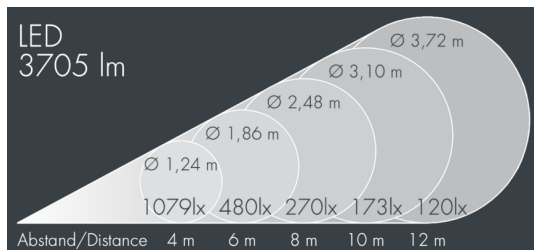

Superlight Compact LED

8 890 056 049

48 W, 4390 lm, 3000 K warm white,
medium wide beam 18°

Customized solutions and modifications are possible: Special RAL, DB or NCS colours as polyester powder coat, luminaires in 2700 K and other colour temperatures and versions for high ambient temperature.

Specification text

housing made of die-cast aluminum AlSi12, polyester powder coated by high-quality and UV-stabilized coating process, Colour: silver grey, all exterior parts are stainless steel, tempered safety glass, anti-reflective coating from 1 side, dark screenprint, silicon gasket, closure with 4 stainless steel screws, powder coated aluminum mounting bracket with tilt scale: 2 drilled holes \varnothing 8.5 mm, spacing 70 mm, 1 centre hole \varnothing 17 mm, tilt range: 120°, cable gland: M20, connecting terminal: 3 pole, highly efficient anodized rotationally symmetrical reflector with matt finish, integral driver (AC/DC), CRI > 80, max 2 SDCM, service life L90/B10 > 50.000 h, Beam angle (FWHM): 18°, luminous flux: 4390 lm, wattage: 48 W, delivered lumens 91 lm/W, protection type IP67, protection class I, impact resistance IK08, windage area 0,04 m², dimensions (L×H×W): 140 × 163 × 190 mm, weight 2.56 kg

Specification

Wattage	48 W	Beam angle (FWHM)	18°
Delivered lumens	91 lm/W	Housing colour	silver grey
Light source	LED 3000 K	Power supply cable	\varnothing 6 – 13 mm
Color Rendering Index	CRI > 80	Protection type	IP67
Colour tolerance	max 2 SDCM	Protection class	I
Lifetime ta 25° C	L90/B10 > 50.000 h	Impact resistance	IK08
Control gear	on / off	Windage area	0,04m ²
Input voltage AC	220 – 240 V	Dimensions	140 × 163 × 190 mm
Input voltage DC	195 – 255 V	Weight	2,56 kg
Voltage protection	4 kV L/N 2 kV L/PE	Max. ambient temperature ta	40°
Luminaires per B16A / C16A	34 / 57		