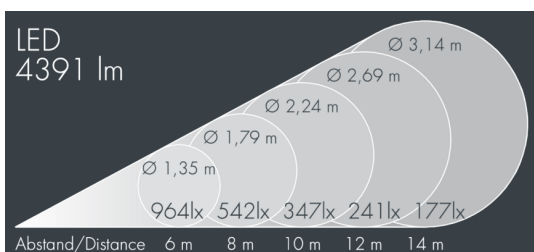

Superlight Compact LED

8 890 046 119

48 W, 4391 lm, 3000 K warm white, DALI, narrow beam 12°

Customized solutions and modifications are possible: Special RAL, DB or NCS colours as polyester powder coat, luminaires in 2700 K and other colour temperatures and versions for high ambient temperature.

Specification text

housing made of die-cast aluminum AlSi12, polyester powder coated by high-quality and UV-stabilized coating process, Colour: black RAL 7021, all exterior parts are stainless steel, tempered safety glass, anti-reflective coating from 1 side, dark screenprint, silicon gasket, closure with 4 stainless steel screws, powder coated aluminum mounting bracket with tilt scale: 2 drilled holes Ø 8.5 mm, spacing 70 mm, 1 centre hole Ø 17 mm, tilt range: 120°, cable gland: M20, connecting terminal: 5 pole, highly efficient anodized rotationally symmetrical reflector with matt finish, integral driver (DALI), CRI > 80, max 3 SDCM, service life L90/B10 > 50.000 h, Beam angle (FWHM): 12°, luminous flux: 4391 lm, wattage: 48 W, delivered lumens 91 lm/W, protection type IP67, protection class I, impact resistance IK08, windage area 0,04 m², dimensions (L×H×W): 192 × 162 × 140 mm, weight 3.26 kg

Specification

Wattage	48 W	Beam angle (FWHM)	12°
Delivered lumens	91 lm/W	Housing colour	black RAL 7021
Light source	LED 3000 K	Power supply cable	Ø 6 – 13 mm
Color Rendering Index	CRI > 80	Protection type	IP67
Colour tolerance	max 3 SDCM	Protection class	I
Lifetime ta 25° C	L90/B10 > 50.000 h	Impact resistance	IK08
Control gear	DALI	Windage area	0,04m²
Input voltage AC	220 – 240 V	Dimensions	192 × 162 × 140 mm
Input voltage DC	195 – 255 V	Weight	3,26 kg
Voltage protection	4 kV L/N 2 kV L/PE	Max. ambient temperature ta	40°
Luminaires per B16A / C16A	36 / 61		