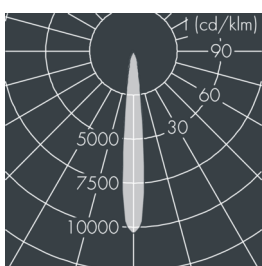

Superlight Compact LED

8 890 046 119

48 W, 4391 lm, 3000 K warm white, DALI, narrow beam 12°

Customized solutions and modifications are possible: Special RAL, DB or NCS colours as polyester powder coat, luminaires in 2700 K and other colour temperatures and versions for high ambient temperature.

Specification text

housing made of die-cast aluminum AlSi12, polyester powder coated by high-quality and UV-stabilized coating process, Colour: black RAL 7021, all exterior parts are stainless steel, tempered safety glass, anti-reflective coating from 1 side, dark screenprint, silicon gasket, closure with 4 stainless steel screws, powder coated aluminum mounting bracket with tilt scale: 2 drilled holes Ø 8.5 mm, spacing 70 mm, 1 centre hole Ø 17 mm, tilt range: 120°, cable gland: M20, connecting terminal: 5 pole, highly efficient anodized rotationally symmetrical reflector with matt finish, integral driver (DALI), CRI > 80, max 3 SDCM, service life L90/B10 > 50.000 h, Beam angle (FWHM): 12°, luminous flux: 4391 lm, wattage: 48 W, delivered lumens 91 lm/W, protection type IP67, protection class I, impact resistance IK08, windage area 0,04 m², dimensions (L×H×W): 192 × 162 × 140 mm, weight 3.26 kg

Specification

Wattage	48 W	Beam angle (FWHM)	12°
Delivered lumens	91 lm/W	Housing colour	black RAL 7021
Light source	LED 3000 K	Power supply cable	Ø 6 – 13 mm
Color Rendering Index	CRI > 80	Protection type	IP67
Colour tolerance	max 3 SDCM	Protection class	I
Lifetime ta 25° C	L90/B10 > 50.000 h	Impact resistance	IK08
Control gear	DALI	Windage area	0,04m²
Input voltage AC	220 – 240 V	Dimensions	192 × 162 × 140 mm
Input voltage DC	195 – 255 V	Weight	3,26 kg
Voltage protection	4 kV L/N 2 kV L/PE	Max. ambient temperature ta	40°
Luminaires per B16A / C16A	36 / 61		