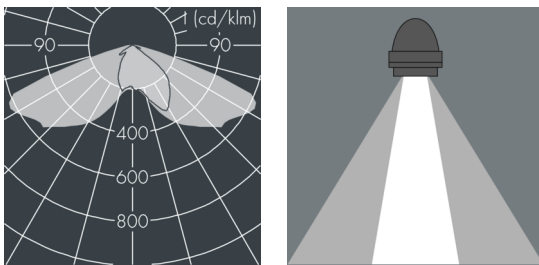

## Nightspot B

8 988 266 109

40 W, 3596 lm, 3000 K warm white, DALI,  
Street Optic 47° / 126°

Customized solutions and modifications are possible: Special RAL, DB or NCS colours as polyester powder coat, luminaires in 2700 K and other colour temperatures and versions for high ambient temperature.

## Specification text

housing made of corrosion-resistant die-cast aluminum AlSi12, polyester powder coated by high-quality and UV-stabilized coating process, Colour: white RAL 9002, all exterior parts are stainless steel, tempered safety glass, anti-reflective coating from 1 side, silicon gasket, closure with 4 stainless steel screws, for installation on poles  $\varnothing$  60-100mm, adjustable aluminum mounting base, powder coated: 2 drilled holes  $\varnothing$  9mm, spacing 105mm, 1 centre hole  $\varnothing$  22mm, tilt range: 80°, cable gland: M20, connecting terminal: 5 pole, lens for batwing light distribution made of highly efficient optical silicon, integral, dimmable driver (DALI), min. 80, max 3 SDCM, service life L80/B20 > 50.000 h, Beam angle (FWHM): 47° / 126°, luminous flux: 3596 lm, wattage: 40 W, delivered lumens 91 lm/W, protection type IP67, protection class I, impact resistance IK08, windage area 0,05 m<sup>2</sup>, weight 5.3 kg

## Specification

Wattage	40 W	Beam angle (FWHM)	47° / 126°
Delivered lumens	91 lm/W	Housing colour	white RAL 9002
Light source	LED 3000 K	Power supply cable	$\varnothing$ 8 – 15 mm
Color Rendering Index	min. 80	Protection type	IP67
Colour tolerance	max 3 SDCM	Protection class	I
Lifetime ta 25° C	L80/B20 > 50.000 h	Impact resistance	IK08
Control gear	DALI	Windage area	0,05m <sup>2</sup>
Input voltage AC	220 – 240 V	Weight	5,30 kg
Input voltage DC	195 – 255 V	Max. ambient temperature ta	40°
Voltage protection	4 kV L/N   2 kV L/PE		
Luminaires per B16A / C16A	36 / 61		