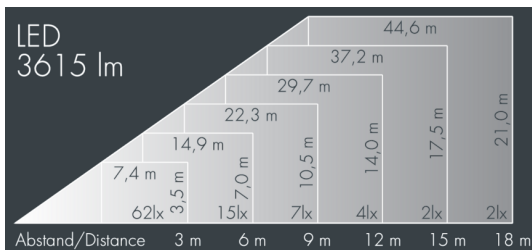

## Nightspot B

8 988 266 109

40 W, 3596 lm, 3000 K warm white, DALI,  
Street Optic 47° / 126°

Customized solutions and modifications are possible: Special RAL, DB or NCS colours as polyester powder coat, luminaires in 2700 K and other colour temperatures and versions for high ambient temperature.

## Specification text

housing made of corrosion-resistant die-cast aluminum AlSi12, polyester powder coated by high-quality and UV-stabilized coating process, Colour: white RAL 9002, all exterior parts are stainless steel, tempered safety glass, anti-reflective coating from 1 side, silicon gasket, closure with 4 stainless steel screws, for installation on poles  $\varnothing$  60-100mm, adjustable aluminum mounting base, powder coated: 2 drilled holes  $\varnothing$  9mm, spacing 105mm, 1 centre hole  $\varnothing$  22mm, tilt range: 80°, cable gland: M20, connecting terminal: 5 pole, lens for batwing light distribution made of highly efficient optical silicon, integral, dimmable driver (DALI), min. 80, max 3 SDCM, service life L80/B20 > 50.000 h, Beam angle (FWHM): 47° / 126°, luminous flux: 3596 lm, wattage: 40 W, delivered lumens 91 lm/W, protection type IP67, protection class I, impact resistance IK08, windage area 0,05 m<sup>2</sup>, weight 5.3 kg

## Specification

Wattage	40 W	Beam angle (FWHM)	47° / 126°
Delivered lumens	91 lm/W	Housing colour	white RAL 9002
Light source	LED 3000 K	Power supply cable	$\varnothing$ 8 – 15 mm
Color Rendering Index	min. 80	Protection type	IP67
Colour tolerance	max 3 SDCM	Protection class	I
Lifetime ta 25° C	L80/B20 > 50.000 h	Impact resistance	IK08
Control gear	DALI	Windage area	0,05m <sup>2</sup>
Input voltage AC	220 – 240 V	Weight	5,30 kg
Input voltage DC	195 – 255 V	Max. ambient temperature ta	40°
Voltage protection	4 kV L/N   2 kV L/PE		
Luminaires per B16A / C16A	36 / 61		