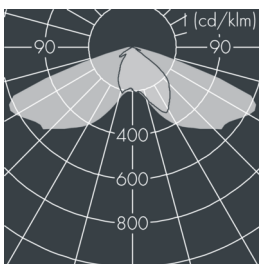

## Nightspot B

8 988 245 009

40 W, 3772 lm, 4000 K neutral white,  
Street Optic 47° / 126°

Customized solutions and modifications are possible: Special RAL, DB or NCS colours as polyester powder coat, luminaires in 2700 K and other colour temperatures and versions for high ambient temperature.

## Specification text

housing made of corrosion-resistant die-cast aluminum AlSi12, polyester powder coated by high-quality and UV-stabilized coating process, Colour: black RAL 7021, all exterior parts are stainless steel, tempered safety glass, anti-reflective coating from 1 side, silicon gasket, closure with 4 stainless steel screws, for installation on poles  $\varnothing 60-100$ mm, adjustable aluminum mounting base, powder coated: 2 drilled holes  $\varnothing 9$ mm, spacing 105mm, 1 centre hole  $\varnothing 2$ mm, tilt range: 80°, cable gland: M20, connecting terminal: 3 pole, lens for batwing light distribution made of highly efficient optical silicon, integral control gear, min. 80, max 3 SDCM, service life L80/B20 > 50.000 h, Beam angle (FWHM): 47° / 126°, luminous flux: 3772 lm, wattage: 40 W, delivered lumens 95 lm/W, protection type IP67, protection class I, impact resistance IK08, windage area 0,05 m<sup>2</sup>, weight 5.3 kg

## Specification

Wattage	40 W	Beam angle (FWHM)	47° / 126°
Delivered lumens	95 lm/W	Housing colour	black RAL 7021
Light source	LED 4000 K	Power supply cable	$\varnothing 8 - 15$ mm
Color Rendering Index	min. 80	Protection type	IP67
Colour tolerance	max 3 SDCM	Protection class	I
Lifetime ta 25° C	L80/B20 > 50.000 h	Impact resistance	IK08
Control gear	on / off	Windage area	0,05m <sup>2</sup>
Input voltage AC	198 – 240 V	Weight	5,30 kg
Input voltage DC	195 – 255 V	Max. ambient temperature ta	40°
Voltage protection	4 kV L/N   2 kV L/PE		
Luminaires per B16A / C16A	34 / 57		