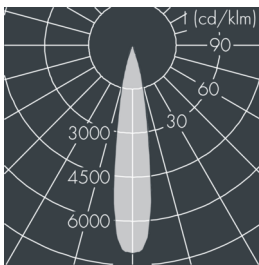

Nightspot A2

8 983 256 249

28 W, 2277 lm, 3000 K warm white, 1-10V,
medium wide beam 19°

Customized solutions and modifications are possible: Special RAL, DB or NCS colours as polyester powder coat, luminaires in 2700 K and other colour temperatures and versions for high ambient temperature.

Specification text

housing made of corrosion-resistant die-cast aluminum AlSi12, polyester powder coated by high-quality and UV-stabilized coating process, Colour: silver grey, all exterior parts are stainless steel, tempered safety glass, anti-reflective coating from 1 side, silicon gasket, closure with 4 stainless steel screws, for installation on poles Ø 60-100mm, adjustable aluminum mounting base, powder coated: 2 drilled holes Ø 9mm, spacing 105mm, 1 centre hole Ø 22mm, tilt range: 100°, cable gland: M20, connecting terminal: 5 pole, highly efficient anodized aluminum reflector, with built-in secondary reflector (narrow beam/medium wide beam) for optimal visual comfort and high efficiency, for glare control and reduction of spill light, integral driver (dimmable 1-10V), CRI > 80, max 2 SDCM, service life L90/B10 > 50.000 h, Beam angle (FWHM): 19°, luminous flux: 2277 lm, wattage: 28 W, delivered lumens 81 lm/W, protection type IP67, protection class I, impact resistance IK08, windage area 0,035 m², dimensions: Ø 180 mm, width 200 mm, weight 2.695 kg

Wattage	28 W	Beam angle (FWHM)	19°
Delivered lumens	81 lm/W	Housing colour	silver grey
Light source	LED 3000 K	Power supply cable	Ø 8 – 11 mm
Color Rendering Index	CRI > 80	Protection type	IP67
Colour tolerance	max 2 SDCM	Protection class	I
Lifetime ta 25° C	L90/B10 > 50.000 h	Impact resistance	IK08
Control gear	1-10V	Windage area	0,035m ²
		Dimensions	Ø 180 mm, width 200 mm
		Weight	2,70 kg
		Max. ambient temperature ta	35°