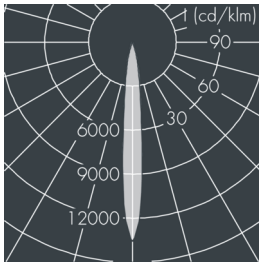

## Nightspot A2

8 983 255 119

28 W, 2492 lm, 4000 K neutral white, DALI, narrow beam 11°

Customized solutions and modifications are possible: Special RAL, DB or NCS colours as polyester powder coat, luminaires in 2700 K and other colour temperatures and versions for high ambient temperature.

## Specification text

housing made of corrosion-resistant die-cast aluminum AlSi12, polyester powder coated by high-quality and UV-stabilized coating process, Colour: silver grey, all exterior parts are stainless steel, tempered safety glass, anti-reflective coating from 1 side, silicon gasket, closure with 4 stainless steel screws, for installation on poles  $\varnothing$  60-100mm, adjustable aluminum mounting base, powder coated: 2 drilled holes  $\varnothing$  9mm, spacing 105mm, 1 centre hole  $\varnothing$  22mm, tilt range: 100°, cable gland: M20, connecting terminal: 5 pole, highly efficient anodized aluminum reflector, with built-in secondary reflector (narrow beam/medium wide beam) for optimal visual comfort and high efficiency, for glare control and reduction of spill light, integral, dimmable driver (DALI), CRI > 80, max 2 SDCM, service life L90/B10 > 50.000 h, Beam angle (FWHM): 11°, luminous flux: 2492 lm, wattage: 28 W, delivered lumens 89 lm/W, protection type IP67, protection class I, impact resistance IK08, windage area 0,035 m<sup>2</sup>, dimensions:  $\varnothing$  180 mm, width 200 mm, weight 2.695 kg

## Specification

Wattage	28 W	Beam angle (FWHM)	11°
Delivered lumens	89 lm/W	Housing colour	silver grey
Light source	LED 4000 K	Power supply cable	$\varnothing$ 8 – 11 mm
Color Rendering Index	CRI > 80	Protection type	IP67
Colour tolerance	max 2 SDCM	Protection class	I
Lifetime ta 25° C	L90/B10 > 50.000 h	Impact resistance	IK08
Control gear	DALI	Windage area	0,035m <sup>2</sup>
		Dimensions	$\varnothing$ 180 mm, width 200 mm
		Weight	2,70 kg
		Max. ambient temperature ta	35°