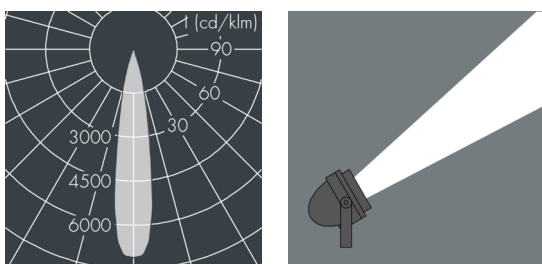

Nightspot A2

8 983 245 749

28 W, 2459 lm, 4000 K neutral white, 1-10V,
medium wide beam 19°

Customized solutions and modifications are possible: Special RAL, DB or NCS colours as polyester powder coat, luminaires in 2700 K and other colour temperatures and versions for high ambient temperature.

Specification text

housing made of corrosion-resistant die-cast aluminum AlSi12, polyester powder coated by high-quality and UV-stabilized coating process, Colour: black RAL 7021, all exterior parts are stainless steel, tempered safety glass, anti-reflective coating from 1 side, silicon gasket, closure with 4 stainless steel screws, for installation on poles \varnothing 60-100mm, adjustable aluminum mounting base, powder coated: 2 drilled holes \varnothing 9mm, spacing 105mm, 1 centre hole \varnothing 22mm, tilt range: 100°, cable gland: M20, connecting terminal: 5 pole, highly efficient anodized aluminum reflector, with built-in secondary reflector (narrow beam/medium wide beam) for optimal visual comfort and high efficiency, for glare control and reduction of spill light, integral driver (dimnable 1-10V), CRI > 80, max 2 SDCM, service life L90/B10 > 50.000 h, Beam angle (FWHM): 19°, luminous flux: 2459 lm, wattage: 28 W, delivered lumens 88 lm/W, protection type IP67, protection class II, impact resistance IK08, windage area 0,035 m², dimensions: \varnothing 180 mm, width 200 mm, weight 2.695 kg

Wattage	28 W	Beam angle (FWHM)	19°
Delivered lumens	88 lm/W	Housing colour	black RAL 7021
Light source	LED 4000 K	Power supply cable	\varnothing 8 – 11 mm
Color Rendering Index	CRI > 80	Protection type	IP67
Colour tolerance	max 2 SDCM	Protection class	II
Lifetime ta 25° C	L90/B10 > 50.000 h	Impact resistance	IK08
Control gear	1-10V	Windage area	0,035m ²
		Dimensions	\varnothing 180 mm, width 200 mm
		Weight	2,70 kg
		Max. ambient temperature ta	35°