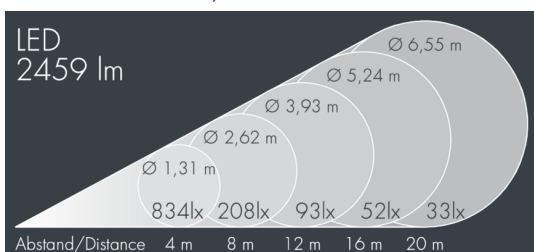

Nightspot A2

8 983 245 749

28 W, 2459 lm, 4000 K neutral white, 1-10V,
medium wide beam 19°

Customized solutions and modifications are possible: Special RAL, DB or NCS colours as polyester powder coat, luminaires in 2700 K and other colour temperatures and versions for high ambient temperature.

Specification text

housing made of corrosion-resistant die-cast aluminum AlSi12, polyester powder coated by high-quality and UV-stabilized coating process, Colour: black RAL 7021, all exterior parts are stainless steel, tempered safety glass, anti-reflective coating from 1 side, silicon gasket, closure with 4 stainless steel screws, for installation on poles \varnothing 60-100mm, adjustable aluminum mounting base, powder coated: 2 drilled holes \varnothing 9mm, spacing 105mm, 1 centre hole \varnothing 22mm, tilt range: 100°, cable gland: M20, connecting terminal: 5 pole, highly efficient anodized aluminum reflector, with built-in secondary reflector (narrow beam/medium wide beam) for optimal visual comfort and high efficiency, for glare control and reduction of spill light, integral driver (dimnable 1-10V), CRI > 80, max 2 SDCM, service life L90/B10 > 50.000 h, Beam angle (FWHM): 19°, luminous flux: 2459 lm, wattage: 28 W, delivered lumens 88 lm/W, protection type IP67, protection class II, impact resistance IK08, windage area 0,035 m², dimensions: \varnothing 180 mm, width 200 mm, weight 2.695 kg

Wattage	28 W	Beam angle (FWHM)	19°
Delivered lumens	88 lm/W	Housing colour	black RAL 7021
Light source	LED 4000 K	Power supply cable	\varnothing 8 – 11 mm
Color Rendering Index	CRI > 80	Protection type	IP67
Colour tolerance	max 2 SDCM	Protection class	II
Lifetime ta 25° C	L90/B10 > 50.000 h	Impact resistance	IK08
Control gear	1-10V	Windage area	0,035m ²
		Dimensions	\varnothing 180 mm, width 200 mm
		Weight	2,70 kg
		Max. ambient temperature ta	35°