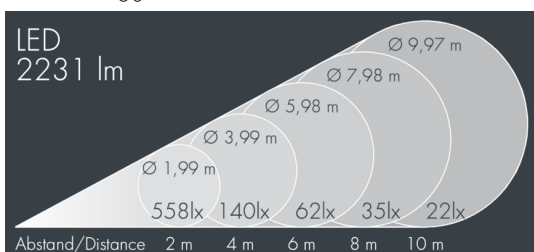

Nightspot A2

8 983 155 259

28 W, 2231 lm, 4000 K neutral white, 1-10V,
wide beam 53°

Customized solutions and modifications are possible: Special RAL, DB or NCS colours as polyester powder coat, luminaires in 2700 K and other colour temperatures and versions for high ambient temperature.

Specification text

housing made of corrosion-resistant die-cast aluminum AlSi12, polyester powder coated by high-quality and UV-stabilized coating process, Colour: silver grey, all exterior parts are stainless steel, tempered safety glass, anti-reflective coating from 1 side, silicon gasket, closure with 4 stainless steel screws, powder coated aluminum mounting base adjustable: 2 drilled holes \varnothing 9 mm, spacing 105 mm, 1 centre hole \varnothing 22 mm, tilt range: 125°, cable gland: M20, connecting terminal: 5 pole, highly efficient anodized aluminum reflector, with built-in secondary reflector (narrow beam/medium wide beam) for optimal visual comfort and high efficiency, for glare control and reduction of spill light, integral driver (dimnable 1-10V), CRI > 80, max 2 SDCM, service life L90/B10 > 50.000 h, Beam angle (FWHM): 53°, luminous flux: 2231 lm, wattage: 28 W, delivered lumens 81 lm/W, protection type IP67, protection class I, impact resistance IK08, windage area 0,035 m², dimensions: \varnothing 180 mm, width 200 mm, weight 2.5 kg

Wattage	28 W	Beam angle (FWHM)	53°
Delivered lumens	81 lm/W	Housing colour	silver grey
Light source	LED 4000 K	Power supply cable	\varnothing 8 – 11 mm
Color Rendering Index	CRI > 80	Protection type	IP67
Colour tolerance	max 2 SDCM	Protection class	I
Lifetime ta 25° C	L90/B10 > 50.000 h	Impact resistance	IK08
Control gear	1-10V	Windage area	0,035m ²
		Dimensions	\varnothing 180 mm, width 200 mm
		Weight	2,50 kg
		Max. ambient temperature ta	35°