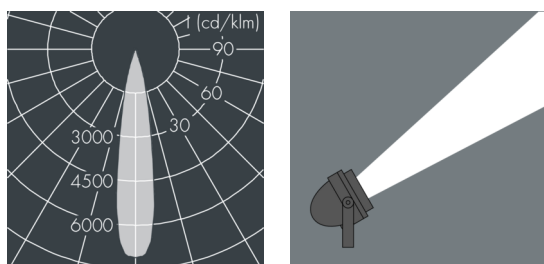

## Nightspot A2

8 983 145 249  
28 W, 2459 lm, 4000 K neutral white, 1-10V,  
medium wide beam 19°

Customized solutions and modifications are possible: Special RAL, DB or NCS colours as polyester powder coat, luminaires in 2700 K and other colour temperatures and versions for high ambient temperature.

## Specification text

housing made of corrosion-resistant die-cast aluminum AlSi12, polyester powder coated by high-quality and UV-stabilized coating process, Colour: black RAL 7021, all exterior parts are stainless steel, tempered safety glass, anti-reflective coating from 1 side, silicon gasket, closure with 4 stainless steel screws, powder coated aluminum mounting base adjustable: 2 drilled holes  $\varnothing$  9 mm, spacing 105 mm, 1 centre hole  $\varnothing$  22 mm, tilt range: 125°, cable gland: M20, connecting terminal: 5 pole, highly efficient anodized aluminum reflector, with built-in secondary reflector (narrow beam/medium wide beam) for optimal visual comfort and high efficiency, for glare control and reduction of spill light, integral driver (dimnable 1-10V), CRI > 80, max 2 SDCM, service life L90/B10 > 50.000 h, Beam angle (FWHM): 19°, luminous flux: 2459 lm, wattage: 28 W, delivered lumens 88 lm/W, protection type IP67, protection class I, impact resistance IK08, windage area 0,035 m<sup>2</sup>, dimensions:  $\varnothing$  180 mm, width 200 mm, weight 2.5 kg

## Specification

Wattage	28 W	Beam angle (FWHM)	19°
Delivered lumens	88 lm/W	Housing colour	black RAL 7021
Light source	LED 4000 K	Power supply cable	$\varnothing$ 8 – 11 mm
Color Rendering Index	CRI > 80	Protection type	IP67
Colour tolerance	max 2 SDCM	Protection class	I
Lifetime ta 25° C	L90/B10 > 50.000 h	Impact resistance	IK08
Control gear	1-10V	Windage area	0,035m <sup>2</sup>
		Dimensions	$\varnothing$ 180 mm, width 200 mm
		Weight	2,50 kg
		Max. ambient temperature ta	35°