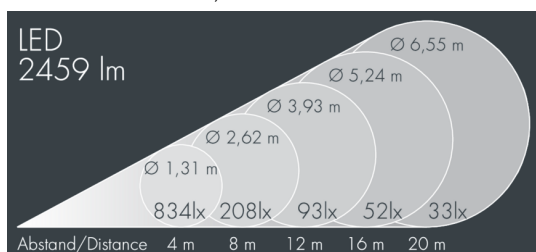

## Nightspot A2

8 983 145 249  
28 W, 2459 lm, 4000 K neutral white, 1-10V,  
medium wide beam 19°

Customized solutions and modifications are possible: Special RAL, DB or NCS colours as polyester powder coat, luminaires in 2700 K and other colour temperatures and versions for high ambient temperature.

## Specification text

housing made of corrosion-resistant die-cast aluminum AlSi12, polyester powder coated by high-quality and UV-stabilized coating process, Colour: black RAL 7021, all exterior parts are stainless steel, tempered safety glass, anti-reflective coating from 1 side, silicon gasket, closure with 4 stainless steel screws, powder coated aluminum mounting base adjustable: 2 drilled holes  $\varnothing$  9 mm, spacing 105 mm, 1 centre hole  $\varnothing$  22 mm, tilt range: 125°, cable gland: M20, connecting terminal: 5 pole, highly efficient anodized aluminum reflector, with built-in secondary reflector (narrow beam/medium wide beam) for optimal visual comfort and high efficiency, for glare control and reduction of spill light, integral driver (dimnable 1-10V), CRI > 80, max 2 SDCM, service life L90/B10 > 50.000 h, Beam angle (FWHM): 19°, luminous flux: 2459 lm, wattage: 28 W, delivered lumens 88 lm/W, protection type IP67, protection class I, impact resistance IK08, windage area 0,035 m<sup>2</sup>, dimensions:  $\varnothing$  180 mm, width 200 mm, weight 2.5 kg

## Specification

Wattage	28 W	Beam angle (FWHM)	19°
Delivered lumens	88 lm/W	Housing colour	black RAL 7021
Light source	LED 4000 K	Power supply cable	$\varnothing$ 8 – 11 mm
Color Rendering Index	CRI > 80	Protection type	IP67
Colour tolerance	max 2 SDCM	Protection class	I
Lifetime ta 25° C	L90/B10 > 50.000 h	Impact resistance	IK08
Control gear	1-10V	Windage area	0,035m <sup>2</sup>
		Dimensions	$\varnothing$ 180 mm, width 200 mm
		Weight	2,50 kg
		Max. ambient temperature ta	35°