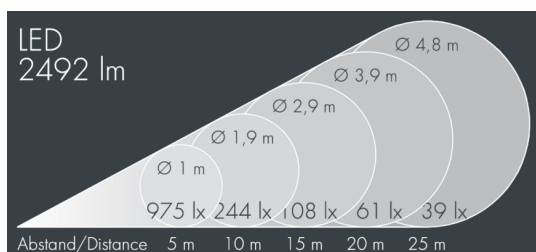

## Nightspot A2

8 983 045 719

28 W, 2492 lm, 4000 K neutral white, 1-10V,  
narrow beam 11°

Customized solutions and modifications are possible: Special RAL, DB or NCS colours as polyester powder coat, luminaires in 2700 K and other colour temperatures and versions for high ambient temperature.

## Specification text

housing made of corrosion-resistant die-cast aluminum AlSi12, polyester powder coated by high-quality and UV-stabilized coating process, Colour: black RAL 7021, all exterior parts are stainless steel, tempered safety glass, anti-reflective coating from 1 side, silicon gasket, closure with 4 stainless steel screws, powder coated aluminum mounting bracket with tilt scale: 2 drilled holes  $\varnothing$  9 mm, spacing 70 mm, 1 centre hole  $\varnothing$  22 mm, tilt range: 135°, cable gland: M20, connecting terminal: 5 pole, highly efficient anodized aluminum reflector, with built-in secondary reflector (narrow beam/medium wide beam) for optimal visual comfort and high efficiency, for glare control and reduction of spill light, integral driver (dimnable 1-10V), CRI > 80, max 3 SDCM, service life L80/B20 > 50.000 h, Beam angle (FWHM): 11°, luminous flux: 2492 lm, wattage: 28 W, delivered lumens 89 lm/W, protection type IP67, protection class II, impact resistance IK08, windage area 0,035 m<sup>2</sup>, dimensions:  $\varnothing$  180 mm, width 200 mm, weight 2.7 kg

## Specification

Wattage	28 W	Beam angle (FWHM)	11°
Delivered lumens	89 lm/W	Housing colour	black RAL 7021
Light source	LED 4000 K	Power supply cable	$\varnothing$ 8 – 15 mm
Color Rendering Index	CRI > 80	Protection type	IP67
Colour tolerance	max 3 SDCM	Protection class	II
Lifetime ta 25° C	L80/B20 > 50.000 h	Impact resistance	IK08
Control gear	1-10V	Windage area	0,035m <sup>2</sup>
		Dimensions	$\varnothing$ 180 mm, width 200 mm
		Weight	2,70 kg
		Max. ambient temperature ta	35°