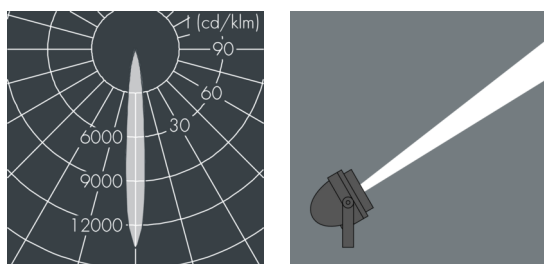

## Nightspot A2

8 983 045 719

28 W, 2492 lm, 4000 K neutral white, 1-10V,  
narrow beam 11°

Customized solutions and modifications are possible: Special RAL, DB or NCS colours as polyester powder coat, luminaires in 2700 K and other colour temperatures and versions for high ambient temperature.

## Specification text

housing made of corrosion-resistant die-cast aluminum AlSi12, polyester powder coated by high-quality and UV-stabilized coating process, Colour: black RAL 7021, all exterior parts are stainless steel, tempered safety glass, anti-reflective coating from 1 side, silicon gasket, closure with 4 stainless steel screws, powder coated aluminum mounting bracket with tilt scale: 2 drilled holes  $\varnothing$  9 mm, spacing 70 mm, 1 centre hole  $\varnothing$  22 mm, tilt range: 135°, cable gland: M20, connecting terminal: 5 pole, highly efficient anodized aluminum reflector, with built-in secondary reflector (narrow beam/medium wide beam) for optimal visual comfort and high efficiency, for glare control and reduction of spill light, integral driver (dimnable 1-10V), CRI > 80, max 3 SDCM, service life L80/B20 > 50.000 h, Beam angle (FWHM): 11°, luminous flux: 2492 lm, wattage: 28 W, delivered lumens 89 lm/W, protection type IP67, protection class II, impact resistance IK08, windage area 0,035 m<sup>2</sup>, dimensions:  $\varnothing$  180 mm, width 200 mm, weight 2.7 kg

## Specification

Wattage	28 W	Beam angle (FWHM)	11°
Delivered lumens	89 lm/W	Housing colour	black RAL 7021
Light source	LED 4000 K	Power supply cable	$\varnothing$ 8 – 15 mm
Color Rendering Index	CRI > 80	Protection type	IP67
Colour tolerance	max 3 SDCM	Protection class	II
Lifetime ta 25° C	L80/B20 > 50.000 h	Impact resistance	IK08
Control gear	1-10V	Windage area	0,035m <sup>2</sup>
		Dimensions	$\varnothing$ 180 mm, width 200 mm
		Weight	2,70 kg
		Max. ambient temperature ta	35°