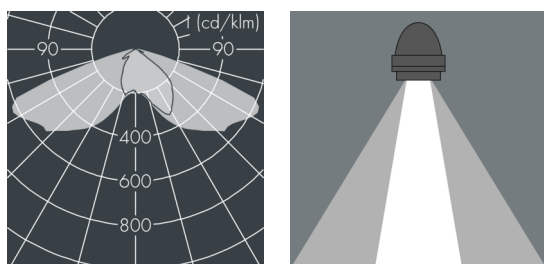

## Nightspot B

8 988 246 109

40 W, 3596 lm, 3000 K warm white, DALI,  
Street Optic 47° / 126°

Customized solutions and modifications are possible: Special RAL, DB or NCS colours as polyester powder coat, luminaires in 2700 K and other colour temperatures and versions for high ambient temperature.

## Specification text

housing made of corrosion-resistant die-cast aluminum AlSi12, polyester powder coated by high-quality and UV-stabilized coating process, Colour: black RAL 7021, all exterior parts are stainless steel, tempered safety glass, anti-reflective coating from 1 side, silicon gasket, closure with 4 stainless steel screws, for installation on poles  $\varnothing$  60-100mm, adjustable aluminum mounting base, powder coated: 2 drilled holes  $\varnothing$  9mm, spacing 105mm, 1 centre hole  $\varnothing$  2mm, tilt range: 80°, cable gland: M20, connecting terminal: 5 pole, lens for batwing light distribution made of highly efficient optical silicon, integral, dimmable driver (DALI), min. 80, max 3 SDCM, service life L80/B20 > 50.000 h, Beam angle (FWHM): 47° / 126°, luminous flux: 3596 lm, wattage: 40 W, delivered lumens 91 lm/W, protection type IP67, protection class I, impact resistance IK08, windage area 0,05 m<sup>2</sup>, weight 5.3 kg

## Specification

Wattage	40 W	Beam angle (FWHM)	47° / 126°
Delivered lumens	91 lm/W	Housing colour	black RAL 7021
Light source	LED 3000 K	Power supply cable	$\varnothing$ 8 – 15 mm
Color Rendering Index	min. 80	Protection type	IP67
Colour tolerance	max 3 SDCM	Protection class	I
Lifetime ta 25° C	L80/B20 > 50.000 h	Impact resistance	IK08
Control gear	DALI	Windage area	0,05m <sup>2</sup>
Input voltage AC	220 – 240 V	Weight	5,30 kg
Input voltage DC	195 – 255 V	Max. ambient temperature ta	40°
Voltage protection	4 kV L/N   2 kV L/PE		
Luminaires per B16A / C16A	36 / 61		