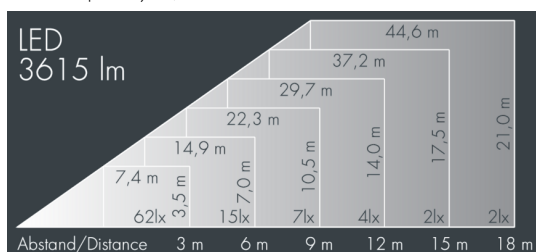

## Nightspot B

8 988 246 109

40 W, 3596 lm, 3000 K warm white, DALI,  
Street Optic 47° / 126°

Customized solutions and modifications are possible: Special RAL, DB or NCS colours as polyester powder coat, luminaires in 2700 K and other colour temperatures and versions for high ambient temperature.

## Specification text

housing made of corrosion-resistant die-cast aluminum AlSi12, polyester powder coated by high-quality and UV-stabilized coating process, Colour: black RAL 7021, all exterior parts are stainless steel, tempered safety glass, anti-reflective coating from 1 side, silicon gasket, closure with 4 stainless steel screws, for installation on poles  $\varnothing$  60-100mm, adjustable aluminum mounting base, powder coated: 2 drilled holes  $\varnothing$  9mm, spacing 105mm, 1 centre hole  $\varnothing$  2mm, tilt range: 80°, cable gland: M20, connecting terminal: 5 pole, lens for batwing light distribution made of highly efficient optical silicon, integral, dimmable driver (DALI), min. 80, max 3 SDCM, service life L80/B20 > 50.000 h, Beam angle (FWHM): 47° / 126°, luminous flux: 3596 lm, wattage: 40 W, delivered lumens 91 lm/W, protection type IP67, protection class I, impact resistance IK08, windage area 0,05 m<sup>2</sup>, weight 5.3 kg

## Specification

Wattage	40 W	Beam angle (FWHM)	47° / 126°
Delivered lumens	91 lm/W	Housing colour	black RAL 7021
Light source	LED 3000 K	Power supply cable	$\varnothing$ 8 – 15 mm
Color Rendering Index	min. 80	Protection type	IP67
Colour tolerance	max 3 SDCM	Protection class	I
Lifetime ta 25° C	L80/B20 > 50.000 h	Impact resistance	IK08
Control gear	DALI	Windage area	0,05m <sup>2</sup>
Input voltage AC	220 – 240 V	Weight	5,30 kg
Input voltage DC	195 – 255 V	Max. ambient temperature ta	40°
Voltage protection	4 kV L/N   2 kV L/PE		
Luminaires per B16A / C16A	36 / 61		