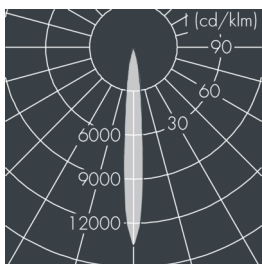

## Nightspot A2

8 983 156 719

28 W, 2308 lm, 3000 K warm white, 1-10V, narrow beam 11°

Customized solutions and modifications are possible: Special RAL, DB or NCS colours as polyester powder coat, luminaires in 2700 K and other colour temperatures and versions for high ambient temperature.

## Specification text

housing made of corrosion-resistant die-cast aluminum AlSi12, polyester powder coated by high-quality and UV-stabilized coating process, Colour: silver grey, all exterior parts are stainless steel, tempered safety glass, anti-reflective coating from 1 side, silicon gasket, closure with 4 stainless steel screws, powder coated aluminum mounting base adjustable: 2 drilled holes Ø 9 mm, spacing 105 mm, 1 centre hole Ø 22 mm, tilt range: 125°, cable gland: M20, connecting terminal: 5 pole, highly efficient anodized aluminum reflector, with built-in secondary reflector (narrow beam/medium wide beam) for optimal visual comfort and high efficiency, for glare control and reduction of spill light, integral driver (dimnable 1-10V), CRI > 80, max 2 SDCM, service life L90/B10 > 50.000 h, Beam angle (FWHM): 11°, luminous flux: 2308 lm, wattage: 28 W, delivered lumens 82 lm/W, protection type IP67, protection class II, impact resistance IK08, windage area 0,035 m<sup>2</sup>, dimensions: Ø 180 mm, width 200 mm, weight 2.8 kg

## Specification

Wattage	28 W	Beam angle (FWHM)	11°
Delivered lumens	82 lm/W	Housing colour	silver grey
Light source	LED 3000 K	Power supply cable	Ø 8 – 11 mm
Color Rendering Index	CRI > 80	Protection type	IP67
Colour tolerance	max 2 SDCM	Protection class	II
Lifetime ta 25° C	L90/B10 > 50.000 h	Impact resistance	IK08
Control gear	1-10V	Windage area	0,035m <sup>2</sup>
		Dimensions	Ø 180 mm, width 200 mm
		Weight	2,80 kg
		Max. ambient temperature ta	35°