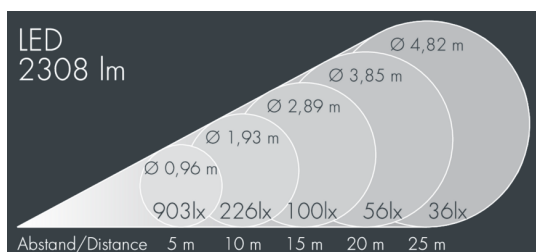

## Nightspot A2

8 983 156 719

28 W, 2308 lm, 3000 K warm white, 1-10V, narrow beam 11°

Customized solutions and modifications are possible: Special RAL, DB or NCS colours as polyester powder coat, luminaires in 2700 K and other colour temperatures and versions for high ambient temperature.

## Specification text

housing made of corrosion-resistant die-cast aluminum AlSi12, polyester powder coated by high-quality and UV-stabilized coating process, Colour: silver grey, all exterior parts are stainless steel, tempered safety glass, anti-reflective coating from 1 side, silicon gasket, closure with 4 stainless steel screws, powder coated aluminum mounting base adjustable: 2 drilled holes Ø 9 mm, spacing 105 mm, 1 centre hole Ø 22 mm, tilt range: 125°, cable gland: M20, connecting terminal: 5 pole, highly efficient anodized aluminum reflector, with built-in secondary reflector (narrow beam/medium wide beam) for optimal visual comfort and high efficiency, for glare control and reduction of spill light, integral driver (dimnable 1-10V), CRI > 80, max 2 SDCM, service life L90/B10 > 50.000 h, Beam angle (FWHM): 11°, luminous flux: 2308 lm, wattage: 28 W, delivered lumens 82 lm/W, protection type IP67, protection class II, impact resistance IK08, windage area 0,035 m<sup>2</sup>, dimensions: Ø 180 mm, width 200 mm, weight 2.8 kg

## Specification

Wattage	28 W	Beam angle (FWHM)	11°
Delivered lumens	82 lm/W	Housing colour	silver grey
Light source	LED 3000 K	Power supply cable	Ø 8 – 11 mm
Color Rendering Index	CRI > 80	Protection type	IP67
Colour tolerance	max 2 SDCM	Protection class	II
Lifetime ta 25° C	L90/B10 > 50.000 h	Impact resistance	IK08
Control gear	1-10V	Windage area	0,035m <sup>2</sup>
		Dimensions	Ø 180 mm, width 200 mm
		Weight	2,80 kg
		Max. ambient temperature ta	35°