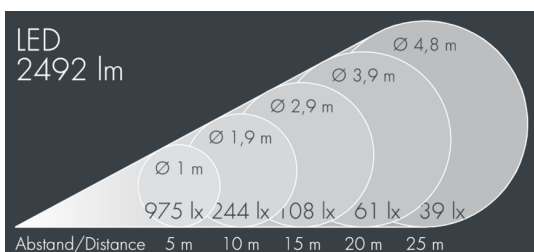

## Nightspot A2

8 983 045 719

28 W, 2492 lm, 4000 K neutral white, 1-10V,  
narrow beam 11°

Customized solutions and modifications are possible: Special RAL, DB or NCS colours as polyester powder coat, luminaires in 2700 K and other colour temperatures and versions for high ambient temperature.

## Specification text

housing made of corrosion-resistant die-cast aluminum AlSi12, polyester powder coated by high-quality and UV-stabilized coating process, Colour: black RAL 7021, all exterior parts are stainless steel, tempered safety glass, anti-reflective coating from 1 side, silicon gasket, closure with 4 stainless steel screws, powder coated aluminum mounting bracket with tilt scale: 2 drilled holes  $\varnothing$  9 mm, spacing 70 mm, 1 centre hole  $\varnothing$  22 mm, tilt range: 135°, cable gland: M20, connecting terminal: 5 pole, highly efficient anodized aluminum reflector, with built-in secondary reflector (narrow beam/medium wide beam) for optimal visual comfort and high efficiency, for glare control and reduction of spill light, integral driver (dimnable 1-10V), CRI > 80, max 3 SDCM, service life L80/B20 > 50.000 h, Beam angle (FWHM): 11°, luminous flux: 2492 lm, wattage: 28 W, delivered lumens 89 lm/W, protection type IP67, protection class II, impact resistance IK08, windage area 0,035 m<sup>2</sup>, dimensions:  $\varnothing$  180 mm, width 200 mm, weight 2.7 kg

## Specification

Wattage	28 W	Beam angle (FWHM)	11°
Delivered lumens	89 lm/W	Housing colour	black RAL 7021
Light source	LED 4000 K	Power supply cable	$\varnothing$ 8 – 15 mm
Color Rendering Index	CRI > 80	Protection type	IP67
Colour tolerance	max 3 SDCM	Protection class	II
Lifetime ta 25° C	L80/B20 > 50.000 h	Impact resistance	IK08
Control gear	1-10V	Windage area	0,035m <sup>2</sup>
		Dimensions	$\varnothing$ 180 mm, width 200 mm
		Weight	2,70 kg
		Max. ambient temperature ta	35°