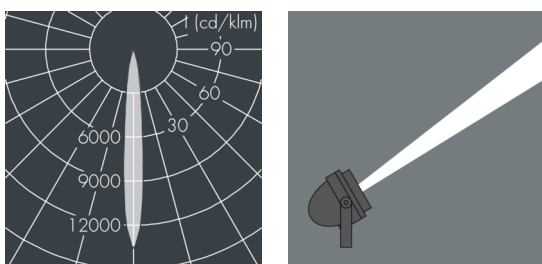

## Nightspot A2

8 983 045 719

28 W, 2492 lm, 4000 K neutral white, 1-10V,  
narrow beam 11°

Customized solutions and modifications are possible: Special RAL, DB or NCS colours as polyester powder coat, luminaires in 2700 K and other colour temperatures and versions for high ambient temperature.

## Specification text

housing made of corrosion-resistant die-cast aluminum AlSi12, polyester powder coated by high-quality and UV-stabilized coating process, Colour: black RAL 7021, all exterior parts are stainless steel, tempered safety glass, anti-reflective coating from 1 side, silicon gasket, closure with 4 stainless steel screws, powder coated aluminum mounting bracket with tilt scale: 2 drilled holes  $\varnothing$  9 mm, spacing 70 mm, 1 centre hole  $\varnothing$  22 mm, tilt range: 135°, cable gland: M20, connecting terminal: 5 pole, highly efficient anodized aluminum reflector, with built-in secondary reflector (narrow beam/medium wide beam) for optimal visual comfort and high efficiency, for glare control and reduction of spill light, integral driver (dimnable 1-10V), CRI > 80, max 3 SDCM, service life L80/B20 > 50.000 h, Beam angle (FWHM): 11°, luminous flux: 2492 lm, wattage: 28 W, delivered lumens 89 lm/W, protection type IP67, protection class II, impact resistance IK08, windage area 0,035 m<sup>2</sup>, dimensions:  $\varnothing$  180 mm, width 200 mm, weight 2.7 kg

## Specification

Wattage	28 W	Beam angle (FWHM)	11°
Delivered lumens	89 lm/W	Housing colour	black RAL 7021
Light source	LED 4000 K	Power supply cable	$\varnothing$ 8 – 15 mm
Color Rendering Index	CRI > 80	Protection type	IP67
Colour tolerance	max 3 SDCM	Protection class	II
Lifetime ta 25° C	L80/B20 > 50.000 h	Impact resistance	IK08
Control gear	1-10V	Windage area	0,035m <sup>2</sup>
		Dimensions	$\varnothing$ 180 mm, width 200 mm
		Weight	2,70 kg
		Max. ambient temperature ta	35°