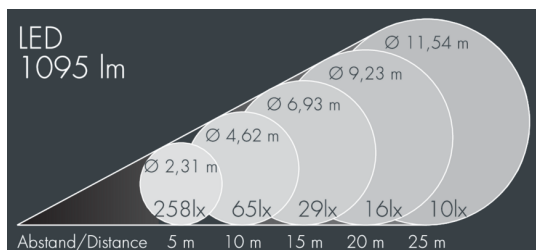

Nightspot B Gobo Projector

8 987 064 649

55 W, 1680 lm, 6500 K cold white, DALI,
85 mm focal length 22°

Customized solutions and modifications are possible: Special RAL, DB or NCS colours as polyester powder coat, luminaires in 2700 K and other colour temperatures and versions for high ambient temperature.

Specification text

housing made of extruded aluminum and corrosion-resistant die-cast aluminum AlSi12, polyester powder coated by high-quality and UV-stabilized coating process, Colour: white RAL 9002, all exterior parts are stainless steel, tempered safety glass, anti-reflective coating from 1 side, silicon gasket, closure with 4 stainless steel screws, powder coated aluminum mounting bracket with tilt scale: 2 drilled holes Ø 9 mm, spacing 70 mm, 1 centre hole Ø 22 mm, tilt range: 105°, cable gland: M20, connecting terminal: 5 pole, focusable projection lens for precise light control and sharp-edged image projections, integral, dimmable driver (DALI), CRI > 70, service life L70/B > 50.000 h, Beam angle (FWHM): 22°, luminous flux: 1680 lm, wattage: 55 W, delivered lumens 31 lm/W, protection type IP67, protection class II, impact resistance IK08, windage area 0,085 m², dimensions: Ø 240 mm, width 425 mm, weight 8.1 kg

Wattage	55 W	Beam angle (FWHM)	22°
Delivered lumens	31 lm/W	Housing colour	white RAL 9002
Light source	LED 6500 K	Power supply cable	Ø 8 – 1.5 mm
Color Rendering Index	CRI > 70	Protection type	IP67
Lifetime ta 25° C	L70/B > 50.000 h	Protection class	II
Control gear	DALI	Impact resistance	IK08
Input voltage AC	220 – 240 V	Windage area	0,085m ²
Input voltage DC	220 – 240 V	Dimensions	Ø 240 mm, width 425 mm
Voltage protection	2 kV L/N 4 kV L/PE	Weight	8,10 kg
Luminaires per B16A / C16A	23 / 39	Max. ambient temperature ta	35°