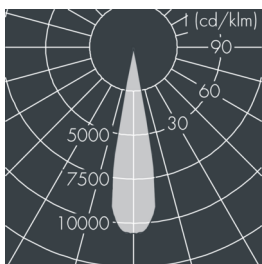

Nightspot B Gobo Projector

8 987 064 649

55 W, 1680 lm, 6500 K cold white, DALI,
85 mm focal length 22°

Customized solutions and modifications are possible: Special RAL, DB or NCS colours as polyester powder coat, luminaires in 2700 K and other colour temperatures and versions for high ambient temperature.

Specification text

housing made of extruded aluminum and corrosion-resistant die-cast aluminum AlSi12, polyester powder coated by high-quality and UV-stabilized coating process, Colour: white RAL 9002, all exterior parts are stainless steel, tempered safety glass, anti-reflective coating from 1 side, silicon gasket, closure with 4 stainless steel screws, powder coated aluminum mounting bracket with tilt scale: 2 drilled holes Ø 9 mm, spacing 70 mm, 1 centre hole Ø 22 mm, tilt range: 105°, cable gland: M20, connecting terminal: 5 pole, focusable projection lens for precise light control and sharp-edged image projections, integral, dimmable driver (DALI), CRI > 70, service life L70/B > 50.000 h, Beam angle (FWHM): 22°, luminous flux: 1680 lm, wattage: 55 W, delivered lumens 31 lm/W, protection type IP67, protection class II, impact resistance IK08, windage area 0,085 m², dimensions: Ø 240 mm, width 425 mm, weight 8.1 kg

Wattage	55 W	Beam angle (FWHM)	22°
Delivered lumens	31 lm/W	Housing colour	white RAL 9002
Light source	LED 6500 K	Power supply cable	Ø 8 – 1.5 mm
Color Rendering Index	CRI > 70	Protection type	IP67
Lifetime ta 25° C	L70/B > 50.000 h	Protection class	II
Control gear	DALI	Impact resistance	IK08
Input voltage AC	220 – 240 V	Windage area	0,085m ²
Input voltage DC	220 – 240 V	Dimensions	Ø 240 mm, width 425 mm
Voltage protection	2 kV L/N 4 kV L/PE	Weight	8,10 kg
Luminaires per B16A / C16A	23 / 39	Max. ambient temperature ta	35°