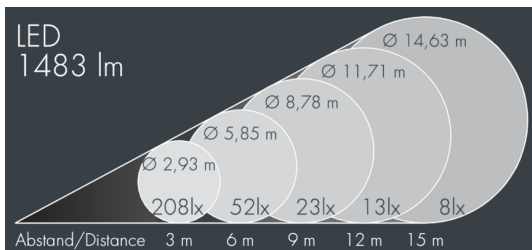

Nightspot B Gobo Projector

8 987 056 669

55 W, 1483 lm, 3000 K warm white, DALI,
45 mm focal length 41°

Customized solutions and modifications are possible: Special RAL, DB or NCS colours as polyester powder coat, luminaires in 2700 K and other colour temperatures and versions for high ambient temperature.

Specification text

housing made of extruded aluminum and corrosion-resistant die-cast aluminum AlSi12, polyester powder coated by high-quality and UV-stabilized coating process, Colour: silver grey, all exterior parts are stainless steel, tempered safety glass, anti-reflective coating from 1 side, silicon gasket, closure with 4 stainless steel screws, powder coated aluminum mounting bracket with tilt scale: 2 drilled holes \varnothing 9 mm, spacing 70 mm, 1 centre hole \varnothing 22 mm, tilt range: 105°, cable gland: M20, connecting terminal: 5 pole, focusable projection lens for precise light control and sharp-edged image projections, integral, dimmable driver (DALI), CRI > 80, service life L70/B > 50.000 h, Beam angle (FWHM): 41°, luminous flux: 1483 lm, wattage: 55 W, delivered lumens 27 lm/W, protection type IP67, protection class II, impact resistance IK08, windage area 0,085 m², dimensions: \varnothing 240 mm, width 425 mm, weight 8.1 kg

Wattage	55 W	Beam angle (FWHM)	41°
Delivered lumens	27 lm/W	Housing colour	silver grey
Light source	LED 3000 K	Power supply cable	\varnothing 8 – 15 mm
Color Rendering Index	CRI > 80	Protection type	IP67
Lifetime ta 25° C	L70/B > 50.000 h	Protection class	II
Control gear	DALI	Impact resistance	IK08
Input voltage AC	220 – 240 V	Windage area	0,085m ²
Input voltage DC	220 – 240 V	Dimensions	\varnothing 240 mm, width 425 mm
Voltage protection	2 kV L/N 4 kV L/PE	Weight	8,10 kg
Luminaires per B16A / C16A	23 / 39	Max. ambient temperature ta	35°