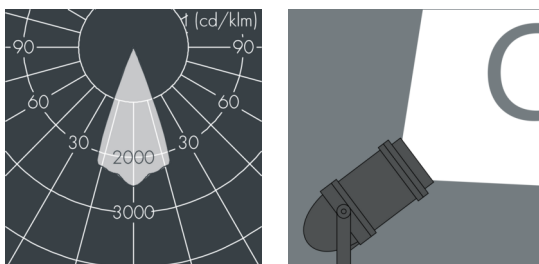

Nightspot B Gobo Projector

8 987 056 669

55 W, 1483 lm, 3000 K warm white, DALI,
45 mm focal length 41°

Customized solutions and modifications are possible: Special RAL, DB or NCS colours as polyester powder coat, luminaires in 2700 K and other colour temperatures and versions for high ambient temperature.

Specification text

housing made of extruded aluminum and corrosion-resistant die-cast aluminum AlSi12, polyester powder coated by high-quality and UV-stabilized coating process, Colour: silver grey, all exterior parts are stainless steel, tempered safety glass, anti-reflective coating from 1 side, silicon gasket, closure with 4 stainless steel screws, powder coated aluminum mounting bracket with tilt scale: 2 drilled holes \varnothing 9 mm, spacing 70 mm, 1 centre hole \varnothing 22 mm, tilt range: 105°, cable gland: M20, connecting terminal: 5 pole, focusable projection lens for precise light control and sharp-edged image projections, integral, dimmable driver (DALI), CRI > 80, service life L70/B > 50.000 h, Beam angle (FWHM): 41°, luminous flux: 1483 lm, wattage: 55 W, delivered lumens 27 lm/W, protection type IP67, protection class II, impact resistance IK08, windage area 0,085 m², dimensions: \varnothing 240 mm, width 425 mm, weight 8.1 kg

Wattage	55 W	Beam angle (FWHM)	41°
Delivered lumens	27 lm/W	Housing colour	silver grey
Light source	LED 3000 K	Power supply cable	\varnothing 8 – 15 mm
Color Rendering Index	CRI > 80	Protection type	IP67
Lifetime ta 25° C	L70/B > 50.000 h	Protection class	II
Control gear	DALI	Impact resistance	IK08
Input voltage AC	220 – 240 V	Windage area	0,085m ²
Input voltage DC	220 – 240 V	Dimensions	\varnothing 240 mm, width 425 mm
Voltage protection	2 kV L/N 4 kV L/PE	Weight	8,10 kg
Luminaires per B16A / C16A	23 / 39	Max. ambient temperature ta	35°