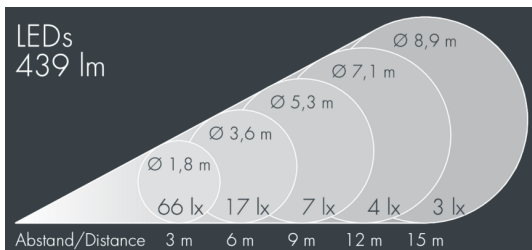

Nightfocus

8 395 056 059

5 × 1 W, 439 lm, 3000 K warm white,
wide beam, gimbal mounted, adjustable 33°

Customized solutions and modifications are possible: Special RAL, DB or NCS colours as polyester powder coat, luminaires in 2700 K and other colour temperatures and versions for high ambient temperature.

Specification text

housing made of corrosion-resistant die-cast aluminum AlSi12, polyester powder coated by high-quality and UV-stabilized coating process, Colour: silver grey, all exterior parts are stainless steel, tempered safety glass, anti-reflective coating from 1 side, silicon gasket, closure with 4 stainless steel screws, wall mounting: 2 drilled holes \varnothing 7 mm, spacing 60 mm, cable gland: up to \varnothing 13 mm, recessed or surface mounted cable, connecting terminal: 3 pole, gimbal mounted, tilt range: 0-15, integral control gear, CRI > 80, max 2 SDCM, service life $L_{90/B_{10}} > 50.000$ h, Beam angle (FWHM): 33°, luminous flux: 439 lm, wattage: 7 W, delivered lumens 63 lm/W, protection type IP65, protection class I, impact resistance IK08, windage area 0,025 m², dimensions (L×H×W): 191 × 110 × 130 mm, weight 3.657 kg

Wattage	7 W	Beam angle (FWHM)	33°
Delivered lumens	63 lm/W	Housing colour	silver grey
Light source	LED 3000 K	Protection type	IP65
Color Rendering Index	CRI > 80	Protection class	I
Colour tolerance	max 2 SDCM	Impact resistance	IK08
Lifetime ta 25° C	$L_{90/B_{10}} > 50.000$ h	Windage area	0,025m ²
Control gear	on / off	Dimensions	191 × 110 × 130 mm
Input voltage AC	220 – 240 V	Weight	3,66 kg
Voltage protection	1 kV L/N 0 kV L/PE		