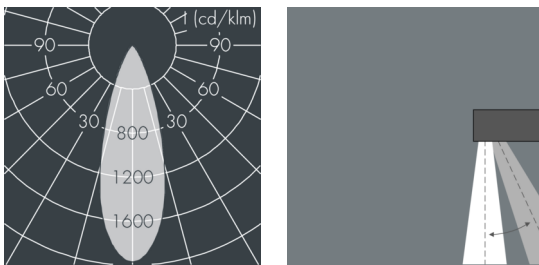

Nightfocus

8 395 056 059

5 × 1 W, 439 lm, 3000 K warm white,
wide beam, gimbal mounted, adjustable 33°

Customized solutions and modifications are possible: Special RAL, DB or NCS colours as polyester powder coat, luminaires in 2700 K and other colour temperatures and versions for high ambient temperature.

Specification text

housing made of corrosion-resistant die-cast aluminum AlSi12, polyester powder coated by high-quality and UV-stabilized coating process, Colour: silver grey, all exterior parts are stainless steel, tempered safety glass, anti-reflective coating from 1 side, silicon gasket, closure with 4 stainless steel screws, wall mounting: 2 drilled holes \varnothing 7 mm, spacing 60 mm, cable gland: up to \varnothing 13 mm, recessed or surface mounted cable, connecting terminal: 3 pole, gimbal mounted, tilt range: 0-15, integral control gear, CRI > 80, max 2 SDCM, service life $L_{90/B_{10}} > 50.000$ h, Beam angle (FWHM): 33°, luminous flux: 439 lm, wattage: 7 W, delivered lumens 63 lm/W, protection type IP65, protection class I, impact resistance IK08, windage area 0,025 m², dimensions (L×H×W): 191 × 110 × 130 mm, weight 3.657 kg

Wattage	7 W	Beam angle (FWHM)	33°
Delivered lumens	63 lm/W	Housing colour	silver grey
Light source	LED 3000 K	Protection type	IP65
Color Rendering Index	CRI > 80	Protection class	I
Colour tolerance	max 2 SDCM	Impact resistance	IK08
Lifetime ta 25° C	$L_{90/B_{10}} > 50.000$ h	Windage area	0,025m ²
Control gear	on / off	Dimensions	191 × 110 × 130 mm
Input voltage AC	220 – 240 V	Weight	3,66 kg
Voltage protection	1 kV L/N 0 kV L/PE		