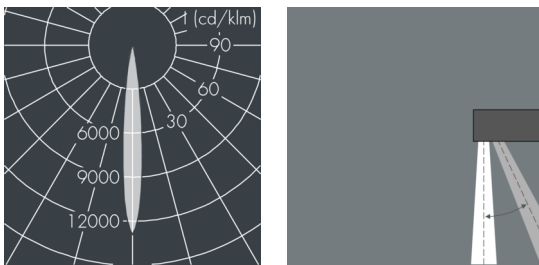

Nightfocus

8 395 056 019

5 × 1 W, 439 lm, 3000 K warm white,
narrow beam, gimbal mounted, adjustable 10°

Customized solutions and modifications are possible: Special RAL, DB or NCS colours as polyester powder coat, luminaires in 2700 K and other colour temperatures and versions for high ambient temperature.

Specification text

housing made of corrosion-resistant die-cast aluminum AlSi12, polyester powder coated by high-quality and UV-stabilized coating process, Colour: silver grey, all exterior parts are stainless steel, tempered safety glass, anti-reflective coating from 1 side, silicon gasket, closure with 4 stainless steel screws, wall mounting: 2 drilled holes Ø 7 mm, spacing 60 mm, cable gland: up to Ø 13 mm, recessed or surface mounted cable, connecting terminal: 3 pole, gimbal mounted, tilt range: 0-15, integral control gear, CRI > 80, max 2 SDCM, service life L90/B10 > 50.000 h, Beam angle (FWHM): 10°, luminous flux: 439 lm, wattage: 7 W, delivered lumens 63 lm/W, protection type IP65, protection class I, impact resistance IK08, windage area 0,025 m², dimensions (L×H×W): 191 × 110 × 130 mm, weight 3.657 kg

Wattage	7 W	Beam angle (FWHM)	10°
Delivered lumens	63 lm/W	Housing colour	silver grey
Light source	LED 3000 K	Protection type	IP65
Color Rendering Index	CRI > 80	Protection class	I
Colour tolerance	max 2 SDCM	Impact resistance	IK08
Lifetime ta 25° C	L90/B10 > 50.000 h	Windage area	0,025m²
Control gear	on / off	Dimensions	191 × 110 × 130 mm
Input voltage AC	220 – 240 V	Weight	3,66 kg
Voltage protection	1 kV L/N 0 kV L/PE		