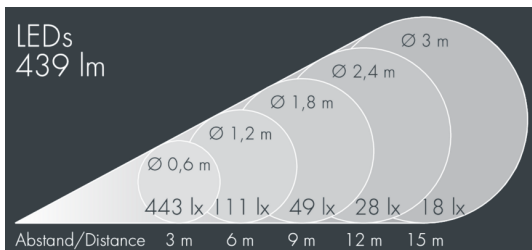

Nightfocus

8 395 056 019

5 × 1 W, 439 lm, 3000 K warm white,
narrow beam, gimbal mounted, adjustable 10°

Customized solutions and modifications are possible: Special RAL, DB or NCS colours as polyester powder coat, luminaires in 2700 K and other colour temperatures and versions for high ambient temperature.

Specification text

housing made of corrosion-resistant die-cast aluminum AlSi12, polyester powder coated by high-quality and UV-stabilized coating process, Colour: silver grey, all exterior parts are stainless steel, tempered safety glass, anti-reflective coating from 1 side, silicon gasket, closure with 4 stainless steel screws, wall mounting: 2 drilled holes Ø 7 mm, spacing 60 mm, cable gland: up to Ø 13 mm, recessed or surface mounted cable, connecting terminal: 3 pole, gimbal mounted, tilt range: 0-15, integral control gear, CRI > 80, max 2 SDCM, service life L90/B10 > 50.000 h, Beam angle (FWHM): 10°, luminous flux: 439 lm, wattage: 7 W, delivered lumens 63 lm/W, protection type IP65, protection class I, impact resistance IK08, windage area 0,025 m², dimensions (L×H×W): 191 × 110 × 130 mm, weight 3.657 kg

Wattage	7 W	Beam angle (FWHM)	10°
Delivered lumens	63 lm/W	Housing colour	silver grey
Light source	LED 3000 K	Protection type	IP65
Color Rendering Index	CRI > 80	Protection class	I
Colour tolerance	max 2 SDCM	Impact resistance	IK08
Lifetime ta 25° C	L90/B10 > 50.000 h	Windage area	0,025m²
Control gear	on / off	Dimensions	191 × 110 × 130 mm
Input voltage AC	220 – 240 V	Weight	3,66 kg
Voltage protection	1 kV L/N 0 kV L/PE		