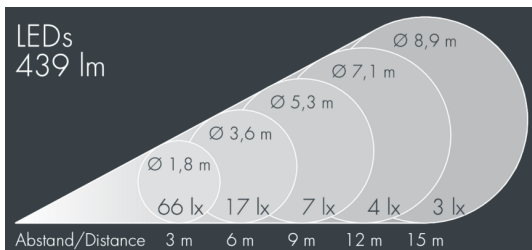

Nightfocus

8 395 055 059

5 × 1 W, 505 lm, 4000 K neutral white,
wide beam, gimbal mounted, adjustable 33°

Customized solutions and modifications are possible: Special RAL, DB or NCS colours as polyester powder coat, luminaires in 2700 K and other colour temperatures and versions for high ambient temperature.

Specification text

housing made of corrosion-resistant die-cast aluminum AlSi12, polyester powder coated by high-quality and UV-stabilized coating process, Colour: silver grey, all exterior parts are stainless steel, tempered safety glass, anti-reflective coating from 1 side, silicon gasket, closure with 4 stainless steel screws, wall mounting: 2 drilled holes \varnothing 7 mm, spacing 60 mm, cable gland: up to \varnothing 13 mm, recessed or surface mounted cable, connecting terminal: 3 pole, gimbal mounted, tilt range: 0-15°, integral control gear, CRI > 80, max 2 SDCM, service life L90/B10 > 50.000 h, Beam angle (FWHM): 33°, luminous flux: 505 lm, wattage: 7 W, delivered lumens 72 lm/W, protection type IP65, protection class I, impact resistance IK08, windage area 0,025 m², dimensions (L×H×W): 191 × 110 × 130 mm, weight 3.657 kg

Specification

Wattage	7 W	Beam angle (FWHM)	33°
Delivered lumens	72 lm/W	Housing colour	silver grey
Light source	LED 4000 K	Protection type	IP65
Color Rendering Index	CRI > 80	Protection class	I
Colour tolerance	max 2 SDCM	Impact resistance	IK08
Lifetime ta 25° C	L90/B10 > 50.000 h	Windage area	0,025m ²
Control gear	on / off	Dimensions	191 × 110 × 130 mm
Input voltage AC	220 – 240 V	Weight	3,66 kg
Voltage protection	1 kV L/N 0 kV L/PE		