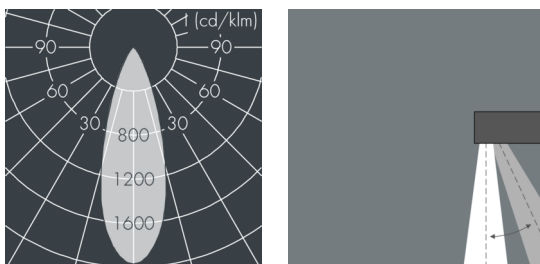

Nightfocus

8 395 055 059

5 × 1 W, 505 lm, 4000 K neutral white,
wide beam, gimbal mounted, adjustable 33°

Customized solutions and modifications are possible: Special RAL, DB or NCS colours as polyester powder coat, luminaires in 2700 K and other colour temperatures and versions for high ambient temperature.

Specification text

housing made of corrosion-resistant die-cast aluminum AlSi12, polyester powder coated by high-quality and UV-stabilized coating process, Colour: silver grey, all exterior parts are stainless steel, tempered safety glass, anti-reflective coating from 1 side, silicon gasket, closure with 4 stainless steel screws, wall mounting: 2 drilled holes \varnothing 7 mm, spacing 60 mm, cable gland: up to \varnothing 13 mm, recessed or surface mounted cable, connecting terminal: 3 pole, gimbal mounted, tilt range: 0-15°, integral control gear, CRI > 80, max 2 SDCM, service life L90/B10 > 50.000 h, Beam angle (FWHM): 33°, luminous flux: 505 lm, wattage: 7 W, delivered lumens 72 lm/W, protection type IP65, protection class I, impact resistance IK08, windage area 0,025 m², dimensions (L×H×W): 191 × 110 × 130 mm, weight 3.657 kg

Specification

Wattage	7 W	Beam angle (FWHM)	33°
Delivered lumens	72 lm/W	Housing colour	silver grey
Light source	LED 4000 K	Protection type	IP65
Color Rendering Index	CRI > 80	Protection class	I
Colour tolerance	max 2 SDCM	Impact resistance	IK08
Lifetime ta 25° C	L90/B10 > 50.000 h	Windage area	0,025m ²
Control gear	on / off	Dimensions	191 × 110 × 130 mm
Input voltage AC	220 – 240 V	Weight	3,66 kg
Voltage protection	1 kV L/N 0 kV L/PE		