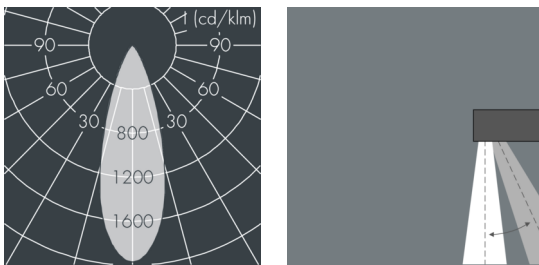

Nightfocus

8 395 046 059

5 × 1 W, 439 lm, 3000 K warm white,
wide beam, gimbal mounted, adjustable 33°

Customized solutions and modifications are possible: Special RAL, DB or NCS colours as polyester powder coat, luminaires in 2700 K and other colour temperatures and versions for high ambient temperature.

Specification text

housing made of corrosion-resistant die-cast aluminum AlSi12, polyester powder coated by high-quality and UV-stabilized coating process, Colour: black RAL 7021, all exterior parts are stainless steel, tempered safety glass, anti-reflective coating from 1 side, silicon gasket, closure with 4 stainless steel screws, wall mounting: 2 drilled holes Ø 7 mm, spacing 60 mm, cable gland: up to Ø 13 mm, recessed or surface mounted cable, connecting terminal: 3 pole, gimbal mounted, tilt range: 0-15, integral control gear, CRI > 80, max 2 SDCM, service life L90/B10 > 50.000 h, Beam angle (FWHM): 33°, luminous flux: 439 lm, wattage: 7 W, delivered lumens 63 lm/W, protection type IP65, protection class I, impact resistance IK08, windage area 0,025 m², dimensions (L×H×W): 191 × 110 × 130 mm, weight 3.657 kg

Wattage	7 W	Beam angle (FWHM)	33°
Delivered lumens	63 lm/W	Housing colour	black RAL 7021
Light source	LED 3000 K	Protection type	IP65
Color Rendering Index	CRI > 80	Protection class	I
Colour tolerance	max 2 SDCM	Impact resistance	IK08
Lifetime ta 25° C	L90/B10 > 50.000 h	Windage area	0,025m²
Control gear	on / off	Dimensions	191 × 110 × 130 mm
Input voltage AC	220 – 240 V	Weight	3,66 kg
Voltage protection	1 kV L/N 0 kV L/PE		