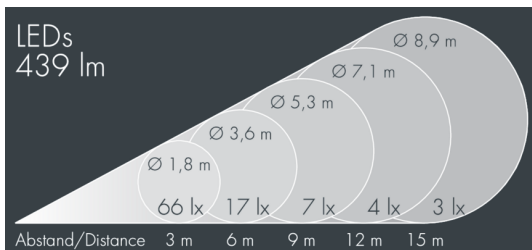

Nightfocus

8 395 046 059

5 × 1 W, 439 lm, 3000 K warm white,
wide beam, gimbal mounted, adjustable 33°

Customized solutions and modifications are possible: Special RAL, DB or NCS colours as polyester powder coat, luminaires in 2700 K and other colour temperatures and versions for high ambient temperature.

Specification text

housing made of corrosion-resistant die-cast aluminum AlSi12, polyester powder coated by high-quality and UV-stabilized coating process, Colour: black RAL 7021, all exterior parts are stainless steel, tempered safety glass, anti-reflective coating from 1 side, silicon gasket, closure with 4 stainless steel screws, wall mounting: 2 drilled holes Ø 7 mm, spacing 60 mm, cable gland: up to Ø 13 mm, recessed or surface mounted cable, connecting terminal: 3 pole, gimbal mounted, tilt range: 0-15, integral control gear, CRI > 80, max 2 SDCM, service life L90/B10 > 50.000 h, Beam angle (FWHM): 33°, luminous flux: 439 lm, wattage: 7 W, delivered lumens 63 lm/W, protection type IP65, protection class I, impact resistance IK08, windage area 0,025 m², dimensions (L×H×W): 191 × 110 × 130 mm, weight 3.657 kg

Wattage	7 W	Beam angle (FWHM)	33°
Delivered lumens	63 lm/W	Housing colour	black RAL 7021
Light source	LED 3000 K	Protection type	IP65
Color Rendering Index	CRI > 80	Protection class	I
Colour tolerance	max 2 SDCM	Impact resistance	IK08
Lifetime ta 25° C	L90/B10 > 50.000 h	Windage area	0,025m²
Control gear	on / off	Dimensions	191 × 110 × 130 mm
Input voltage AC	220 – 240 V	Weight	3,66 kg
Voltage protection	1 kV L/N 0 kV L/PE		