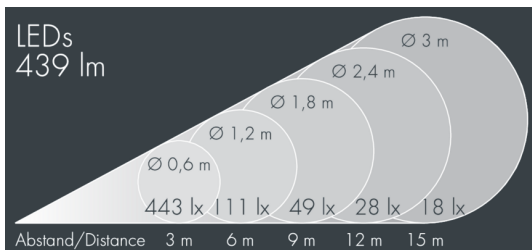

Nightfocus

8 395 046 019

5 × 1 W, 439 lm, 3000 K warm white,
narrow beam, gimbal mounted, adjustable 10°

Customized solutions and modifications are possible: Special RAL, DB or NCS colours as polyester powder coat, luminaires in 2700 K and other colour temperatures and versions for high ambient temperature.

Specification text

housing made of corrosion-resistant die-cast aluminum AlSi12, polyester powder coated by high-quality and UV-stabilized coating process, Colour: black RAL 7021, all exterior parts are stainless steel, tempered safety glass, anti-reflective coating from 1 side, silicon gasket, closure with 4 stainless steel screws, wall mounting: 2 drilled holes Ø 7 mm, spacing 60 mm, cable gland: up to Ø 13 mm, recessed or surface mounted cable, connecting terminal: 3 pole, gimbal mounted, tilt range: 0-15, integral control gear, CRI > 80, max 2 SDCM, service life L90/B10 > 50.000 h, Beam angle (FWHM): 10°, luminous flux: 439 lm, wattage: 7 W, delivered lumens 63 lm/W, protection type IP65, protection class I, impact resistance IK08, windage area 0,025 m², dimensions (L×H×W): 191 × 110 × 130 mm, weight 3.657 kg

Wattage	7 W	Beam angle (FWHM)	10°
Delivered lumens	63 lm/W	Housing colour	black RAL 7021
Light source	LED 3000 K	Protection type	IP65
Color Rendering Index	CRI > 80	Protection class	I
Colour tolerance	max 2 SDCM	Impact resistance	IK08
Lifetime ta 25° C	L90/B10 > 50.000 h	Windage area	0,025m²
Control gear	on / off	Dimensions	191 × 110 × 130 mm
Input voltage AC	220 – 240 V	Weight	3,66 kg
Voltage protection	1 kV L/N 0 kV L/PE		