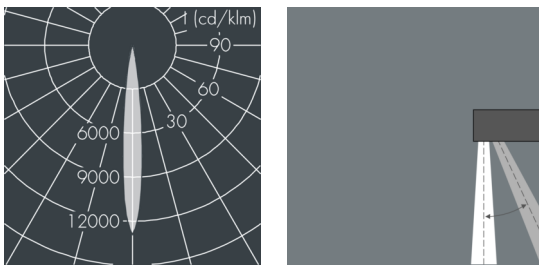

Nightfocus

8 395 046 019

5 × 1 W, 439 lm, 3000 K warm white,
narrow beam, gimbal mounted, adjustable 10°

Customized solutions and modifications are possible: Special RAL, DB or NCS colours as polyester powder coat, luminaires in 2700 K and other colour temperatures and versions for high ambient temperature.

Specification text

housing made of corrosion-resistant die-cast aluminum AlSi12, polyester powder coated by high-quality and UV-stabilized coating process, Colour: black RAL 7021, all exterior parts are stainless steel, tempered safety glass, anti-reflective coating from 1 side, silicon gasket, closure with 4 stainless steel screws, wall mounting: 2 drilled holes Ø 7 mm, spacing 60 mm, cable gland: up to Ø 13 mm, recessed or surface mounted cable, connecting terminal: 3 pole, gimbal mounted, tilt range: 0-15, integral control gear, CRI > 80, max 2 SDCM, service life L90/B10 > 50.000 h, Beam angle (FWHM): 10°, luminous flux: 439 lm, wattage: 7 W, delivered lumens 63 lm/W, protection type IP65, protection class I, impact resistance IK08, windage area 0,025 m², dimensions (L×H×W): 191 × 110 × 130 mm, weight 3.657 kg

Wattage	7 W	Beam angle (FWHM)	10°
Delivered lumens	63 lm/W	Housing colour	black RAL 7021
Light source	LED 3000 K	Protection type	IP65
Color Rendering Index	CRI > 80	Protection class	I
Colour tolerance	max 2 SDCM	Impact resistance	IK08
Lifetime ta 25° C	L90/B10 > 50.000 h	Windage area	0,025m²
Control gear	on / off	Dimensions	191 × 110 × 130 mm
Input voltage AC	220 – 240 V	Weight	3,66 kg
Voltage protection	1 kV L/N 0 kV L/PE		