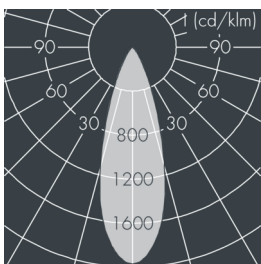

Nightfocus

8 395 045 059

5 × 1 W, 505 lm, 4000 K neutral white,
wide beam, gimbal mounted, adjustable 33°

Customized solutions and modifications are possible: Special RAL, DB or NCS colours as polyester powder coat, luminaires in 2700 K and other colour temperatures and versions for high ambient temperature.

Specification text

housing made of corrosion-resistant die-cast aluminum AlSi12, polyester powder coated by high-quality and UV-stabilized coating process, Colour: black RAL 7021, all exterior parts are stainless steel, tempered safety glass, anti-reflective coating from 1 side, silicon gasket, closure with 4 stainless steel screws, wall mounting: 2 drilled holes Ø 7 mm, spacing 60 mm, cable gland: up to Ø 13 mm, recessed or surface mounted cable, connecting terminal: 3 pole, gimbal mounted, tilt range: 0-15, integral control gear, CRI > 80, max 2 SDCM, service life L90/B10 > 50.000 h, Beam angle (FWHM): 33°, luminous flux: 505 lm, wattage: 7 W, delivered lumens 72 lm/W, protection type IP65, protection class I, impact resistance IK08, windage area 0,025 m², dimensions (L×H×W): 191 × 110 × 130 mm, weight 3.657 kg

Wattage	7 W	Beam angle (FWHM)	33°
Delivered lumens	72 lm/W	Housing colour	black RAL 7021
Light source	LED 4000 K	Protection type	IP65
Color Rendering Index	CRI > 80	Protection class	I
Colour tolerance	max 2 SDCM	Impact resistance	IK08
Lifetime ta 25° C	L90/B10 > 50.000 h	Windage area	0,025m²
Control gear	on / off	Dimensions	191 × 110 × 130 mm
Input voltage AC	220 – 240 V	Weight	3,66 kg
Voltage protection	1 kV L/N 0 kV L/PE		