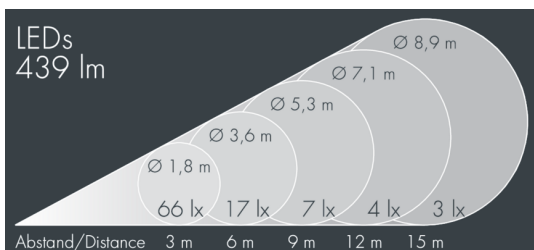

Nightfocus

8 395 045 059

5 × 1 W, 505 lm, 4000 K neutral white,
wide beam, gimbal mounted, adjustable 33°

Customized solutions and modifications are possible: Special RAL, DB or NCS colours as polyester powder coat, luminaires in 2700 K and other colour temperatures and versions for high ambient temperature.

Specification text

housing made of corrosion-resistant die-cast aluminum AlSi12, polyester powder coated by high-quality and UV-stabilized coating process, Colour: black RAL 7021, all exterior parts are stainless steel, tempered safety glass, anti-reflective coating from 1 side, silicon gasket, closure with 4 stainless steel screws, wall mounting: 2 drilled holes Ø 7 mm, spacing 60 mm, cable gland: up to Ø 13 mm, recessed or surface mounted cable, connecting terminal: 3 pole, gimbal mounted, tilt range: 0-15, integral control gear, CRI > 80, max 2 SDCM, service life L90/B10 > 50.000 h, Beam angle (FWHM): 33°, luminous flux: 505 lm, wattage: 7 W, delivered lumens 72 lm/W, protection type IP65, protection class I, impact resistance IK08, windage area 0,025 m², dimensions (L×H×W): 191 × 110 × 130 mm, weight 3.657 kg

Wattage	7 W	Beam angle (FWHM)	33°
Delivered lumens	72 lm/W	Housing colour	black RAL 7021
Light source	LED 4000 K	Protection type	IP65
Color Rendering Index	CRI > 80	Protection class	I
Colour tolerance	max 2 SDCM	Impact resistance	IK08
Lifetime ta 25° C	L90/B10 > 50.000 h	Windage area	0,025m²
Control gear	on / off	Dimensions	191 × 110 × 130 mm
Input voltage AC	220 – 240 V	Weight	3,66 kg
Voltage protection	1 kV L/N 0 kV L/PE		