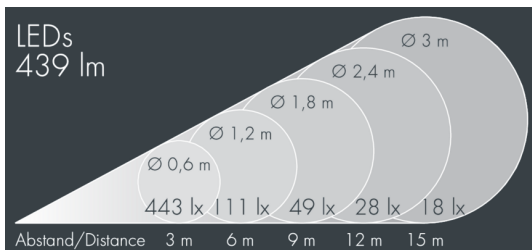

Nightfocus

8 395 045 019

5 × 1 W, 505 lm, 4000 K neutral white,
narrow beam, gimbal mounted, adjustable 10°

Customized solutions and modifications are possible: Special RAL, DB or NCS colours as polyester powder coat, luminaires in 2700 K and other colour temperatures and versions for high ambient temperature.

Specification text

housing made of corrosion-resistant die-cast aluminum AlSi12, polyester powder coated by high-quality and UV-stabilized coating process, Colour: black RAL 7021, all exterior parts are stainless steel, tempered safety glass, anti-reflective coating from 1 side, silicon gasket, closure with 4 stainless steel screws, wall mounting: 2 drilled holes Ø 7 mm, spacing 60 mm, cable gland: up to Ø 13 mm, recessed or surface mounted cable, connecting terminal: 3 pole, gimbal mounted, tilt range: 0-15, integral control gear, CRI > 80, max 2 SDCM, service life L90/B10 > 50.000 h, Beam angle (FWHM): 10°, luminous flux: 505 lm, wattage: 7 W, delivered lumens 72 lm/W, protection type IP65, protection class I, impact resistance IK08, windage area 0,025 m², dimensions (L×H×W): 191 × 110 × 130 mm, weight 3.657 kg

Wattage	7 W	Beam angle (FWHM)	10°
Delivered lumens	72 lm/W	Housing colour	black RAL 7021
Light source	LED 4000 K	Protection type	IP65
Color Rendering Index	CRI > 80	Protection class	I
Colour tolerance	max 2 SDCM	Impact resistance	IK08
Lifetime ta 25° C	L90/B10 > 50.000 h	Windage area	0,025m²
Control gear	on / off	Dimensions	191 × 110 × 130 mm
Input voltage AC	220 – 240 V	Weight	3,66 kg
Voltage protection	1 kV L/N 0 kV L/PE		