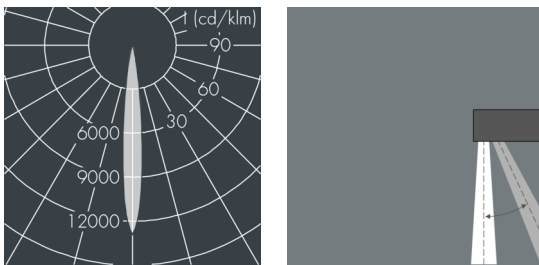

Nightfocus

8 395 045 019

5 × 1 W, 505 lm, 4000 K neutral white,
narrow beam, gimbal mounted, adjustable 10°

Customized solutions and modifications are possible: Special RAL, DB or NCS colours as polyester powder coat, luminaires in 2700 K and other colour temperatures and versions for high ambient temperature.

Specification text

housing made of corrosion-resistant die-cast aluminum AlSi12, polyester powder coated by high-quality and UV-stabilized coating process, Colour: black RAL 7021, all exterior parts are stainless steel, tempered safety glass, anti-reflective coating from 1 side, silicon gasket, closure with 4 stainless steel screws, wall mounting: 2 drilled holes Ø 7 mm, spacing 60 mm, cable gland: up to Ø 13 mm, recessed or surface mounted cable, connecting terminal: 3 pole, gimbal mounted, tilt range: 0-15, integral control gear, CRI > 80, max 2 SDCM, service life L90/B10 > 50.000 h, Beam angle (FWHM): 10°, luminous flux: 505 lm, wattage: 7 W, delivered lumens 72 lm/W, protection type IP65, protection class I, impact resistance IK08, windage area 0,025 m², dimensions (L×H×W): 191 × 110 × 130 mm, weight 3.657 kg

Wattage	7 W	Beam angle (FWHM)	10°
Delivered lumens	72 lm/W	Housing colour	black RAL 7021
Light source	LED 4000 K	Protection type	IP65
Color Rendering Index	CRI > 80	Protection class	I
Colour tolerance	max 2 SDCM	Impact resistance	IK08
Lifetime ta 25° C	L90/B10 > 50.000 h	Windage area	0,025m²
Control gear	on / off	Dimensions	191 × 110 × 130 mm
Input voltage AC	220 – 240 V	Weight	3,66 kg
Voltage protection	1 kV L/N 0 kV L/PE		