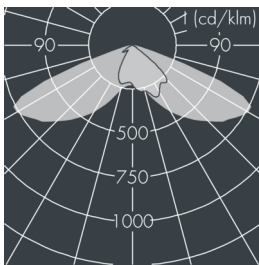

Monospot 3

8 907 045 089

36 W, 3458 lm, 4000 K neutral white,
Street Optic 52° / 138°

Customized solutions and modifications are possible: Special RAL, DB or NCS colours as polyester powder coat, luminaires in 2700 K and other colour temperatures and versions for high ambient temperature.

Specification text

housing made of corrosion-resistant die-cast aluminum AlSi12, polyester powder coated by high-quality and UV-stabilized coating process, Colour: black RAL 7021, all exterior parts are stainless steel, tempered safety glass, anti-reflective coating from 1 side, dark screenprint, silicon gasket, closure with 3 stainless steel screws, bracket: 2 long holes \varnothing 7 mm, spacing 30-40 mm, 1 centre hole \varnothing 17 mm, tilt range: 180°, cable gland: M20, connecting terminal: 3 pole, lens for batwing light distribution made of highly efficient optical silicon, integral driver (AC/DC), CRI > 85, max 2 SDCM, service life L90/B10 > 50.000 h, Beam angle (FWHM): 52° / 138°, luminous flux: 3458 lm, wattage: 36 W, delivered lumens 96 lm/W, protection type IP67, protection class II, impact resistance IK08, windage area 0,049 m², dimensions: \varnothing 175 mm, width 200 mm, weight 3 kg

IP 67 IK 08

Specification

Wattage	36 W	Beam angle (FWHM)	52° / 138°
Delivered lumens	96 lm/W	Housing colour	black RAL 7021
Light source	LED 4000 K	Power supply cable	\varnothing 6 – 13 mm
Color Rendering Index	CRI > 85	Protection type	IP67
Colour tolerance	max 2 SDCM	Protection class	II
Lifetime ta 25° C	L90/B10 > 50.000 h	Impact resistance	IK08
Control gear	on / off	Windage area	0,049m ²
Input voltage AC	110 – 240 V	Dimensions	\varnothing 175 mm, width 200 mm
Input voltage DC	190 – 250 V	Weight	3,00 kg
Voltage protection	4 kV L/N 5 kV L/PE	Max. ambient temperature ta	30°
Luminaires per B16A / C16A	30 / 51		