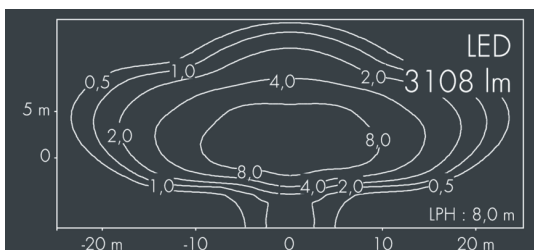

### Monospot 3

8 903 067 189

36 W, 3108 lm, 2700 K warm white, DALI,  
Street Optic 52° / 138°

Customized solutions and modifications are possible: Special RAL, DB or NCS colours as polyester powder coat, luminaires in 2700 K and other colour temperatures and versions for high ambient temperature.

### Specification text

housing made of corrosion-resistant die-cast aluminum AlSi12, polyester powder coated by high-quality and UV-stabilized coating process, Colour: white RAL 9002, all exterior parts are stainless steel, tempered safety glass, anti-reflective coating from 1 side, dark screenprint, silicon gasket, closure with 3 stainless steel screws, bracket: 2 long holes  $\varnothing$  7 mm, spacing 30-40 mm, 1 centre hole  $\varnothing$  17 mm, tilt range: 180°, cable gland: M20, connecting terminal: 5 pole, lens for batwing light distribution made of highly efficient optical silicon, integral, dimmable driver (DALI), CRI > 85, max 2 SDCM, service life L90/B10 > 50.000 h, Beam angle (FWHM): 52° / 138°, luminous flux: 3108 lm, wattage: 36 W, delivered lumens 86 lm/W, protection type IP67, protection class I, impact resistance IK08, windage area 0,049 m<sup>2</sup>, dimensions:  $\varnothing$  175 mm, width 200 mm, weight 3.9 kg

### Specification

Wattage	36 W	Beam angle (FWHM)	52° / 138°
Delivered lumens	86 lm/W	Housing colour	white RAL 9002
Light source	LED 2700 K	Power supply cable	$\varnothing$ 6 – 13 mm
Color Rendering Index	CRI > 85	Protection type	IP67
Colour tolerance	max 2 SDCM	Protection class	I
Lifetime ta 25° C	L90/B10 > 50.000 h	Impact resistance	IK08
Control gear	DALI	Windage area	0,049m <sup>2</sup>
Input voltage AC	110 – 240 V	Dimensions	$\varnothing$ 175 mm, width 200 mm
Input voltage DC	190 – 250 V	Weight	3,90 kg
Voltage protection	4 kV L/N   5 kV L/PE	Max. ambient temperature ta	30°
Luminaires per B16A / C16A	30 / 51		