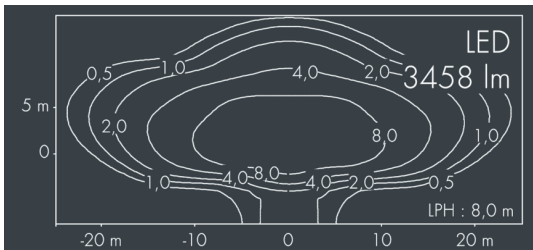

### Monospot 3

8 903 045 089

36 W, 3458 lm, 4000 K neutral white,  
Street Optic 52° / 138°

Customized solutions and modifications are possible: Special RAL, DB or NCS colours as polyester powder coat, luminaires in 2700 K and other colour temperatures and versions for high ambient temperature.

### Specification text

housing made of corrosion-resistant die-cast aluminum AlSi12, polyester powder coated by high-quality and UV-stabilized coating process, Colour: black RAL 7021, all exterior parts are stainless steel, tempered safety glass, anti-reflective coating from 1 side, dark screenprint, silicon gasket, closure with 3 stainless steel screws, bracket: 2 long holes  $\varnothing$  7 mm, spacing 30-40 mm, 1 centre hole  $\varnothing$  17 mm, tilt range: 180°, cable gland: M20, connecting terminal: 3 pole, lens for batwing light distribution made of highly efficient optical silicon, integral driver (AC/DC), CRI > 85, max 2 SDCM, service life L90/B10 > 50.000 h, Beam angle (FWHM): 52° / 138°, luminous flux: 3458 lm, wattage: 36 W, delivered lumens 96 lm/W, protection type IP67, protection class I, impact resistance IK08, windage area 0,049 m<sup>2</sup>, dimensions:  $\varnothing$  175 mm, width 200 mm, weight 3.7 kg

### Specification

Wattage	36 W	Beam angle (FWHM)	52° / 138°
Delivered lumens	96 lm/W	Housing colour	black RAL 7021
Light source	LED 4000 K	Power supply cable	$\varnothing$ 6 – 13 mm
Color Rendering Index	CRI > 85	Protection type	IP67
Colour tolerance	max 2 SDCM	Protection class	I
Lifetime ta 25° C	L90/B10 > 50.000 h	Impact resistance	IK08
Control gear	on / off	Windage area	0,049m <sup>2</sup>
Input voltage AC	110 – 240 V	Dimensions	$\varnothing$ 175 mm, width 200 mm
Input voltage DC	190 – 250 V	Weight	3,70 kg
Voltage protection	4 kV L/N   5 kV L/PE	Max. ambient temperature ta	30°
Luminaires per B16A / C16A	30 / 51		