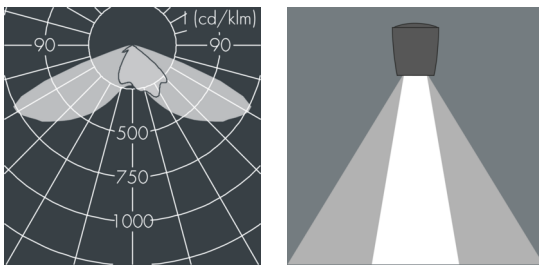

### Monospot 3

8 903 045 089

36 W, 3458 lm, 4000 K neutral white,  
Street Optic 52° / 138°

Customized solutions and modifications are possible: Special RAL, DB or NCS colours as polyester powder coat, luminaires in 2700 K and other colour temperatures and versions for high ambient temperature.

### Specification text

housing made of corrosion-resistant die-cast aluminum AlSi12, polyester powder coated by high-quality and UV-stabilized coating process, Colour: black RAL 7021, all exterior parts are stainless steel, tempered safety glass, anti-reflective coating from 1 side, dark screenprint, silicon gasket, closure with 3 stainless steel screws, bracket: 2 long holes  $\varnothing$  7 mm, spacing 30-40 mm, 1 centre hole  $\varnothing$  17 mm, tilt range: 180°, cable gland: M20, connecting terminal: 3 pole, lens for batwing light distribution made of highly efficient optical silicon, integral driver (AC/DC), CRI > 85, max 2 SDCM, service life L90/B10 > 50.000 h, Beam angle (FWHM): 52° / 138°, luminous flux: 3458 lm, wattage: 36 W, delivered lumens 96 lm/W, protection type IP67, protection class I, impact resistance IK08, windage area 0,049 m<sup>2</sup>, dimensions:  $\varnothing$  175 mm, width 200 mm, weight 3.7 kg

### Specification

Wattage	36 W	Beam angle (FWHM)	52° / 138°
Delivered lumens	96 lm/W	Housing colour	black RAL 7021
Light source	LED 4000 K	Power supply cable	$\varnothing$ 6 – 13 mm
Color Rendering Index	CRI > 85	Protection type	IP67
Colour tolerance	max 2 SDCM	Protection class	I
Lifetime ta 25° C	L90/B10 > 50.000 h	Impact resistance	IK08
Control gear	on / off	Windage area	0,049m <sup>2</sup>
Input voltage AC	110 – 240 V	Dimensions	$\varnothing$ 175 mm, width 200 mm
Input voltage DC	190 – 250 V	Weight	3,70 kg
Voltage protection	4 kV L/N   5 kV L/PE	Max. ambient temperature ta	30°
Luminaires per B16A / C16A	30 / 51		