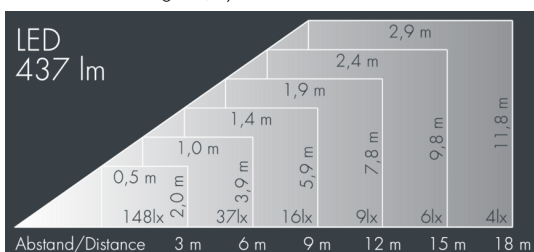

## Monospot 1

8 901 065 079

6 W, 437 lm, 4000 K neutral white,  
linear, rotatable 34° / 7°

Customized solutions and modifications are possible: Special RAL, DB or NCS colours as polyester powder coat, luminaires in 2700 K and other colour temperatures and versions for high ambient temperature.

## Specification text

housing made of corrosion-resistant die-cast aluminum AlSi12, polyester powder coated by high-quality and UV-stabilized coating process, Colour: white RAL 9002, all exterior parts are stainless steel, tempered safety glass, anti-reflective coating from 1 side, silicon gasket, closure with 2 stainless steel screws, mounting bracket: 1 elongated hole  $\varnothing$  7 mm, spacing 18 mm, 1 centre hole  $\varnothing$  8.5 mm, tilt range: 180°, cable gland: M16, connecting terminal: 3 pole, highly efficient faceted rotationally symmetrical reflector, integral driver (AC), CRI > 80, max 3 SDCM, service life L90/B10 > 50.000 h, Beam angle (FWHM): 34° / 7°, luminous flux: 437 lm, wattage: 6 W, delivered lumens 73 lm/W, protection type IP67, protection class I, impact resistance IK08, windage area 0,017 m<sup>2</sup>, dimensions:  $\varnothing$  100 mm, width 113 mm, weight 1.1 kg

## Specification

Wattage	6 W	Beam angle (FWHM)	34° / 7°
Delivered lumens	73 lm/W	Housing colour	white RAL 9002
Light source	LED 4000 K	Power supply cable	$\varnothing$ 5 – 9 mm
Color Rendering Index	CRI > 80	Protection type	IP67
Colour tolerance	max 3 SDCM	Protection class	I
Lifetime ta 25° C	L90/B10 > 50.000 h	Impact resistance	IK08
Control gear	on / off	Windage area	0,017m <sup>2</sup>
Input voltage AC	100 – 240 V	Dimensions	$\varnothing$ 100 mm, width 113 mm
Voltage protection	1 kV L/N   1 kV L/PE	Weight	1,10 kg
Luminaires per B16A / C16A	154 / 154	Max. ambient temperature ta	45°